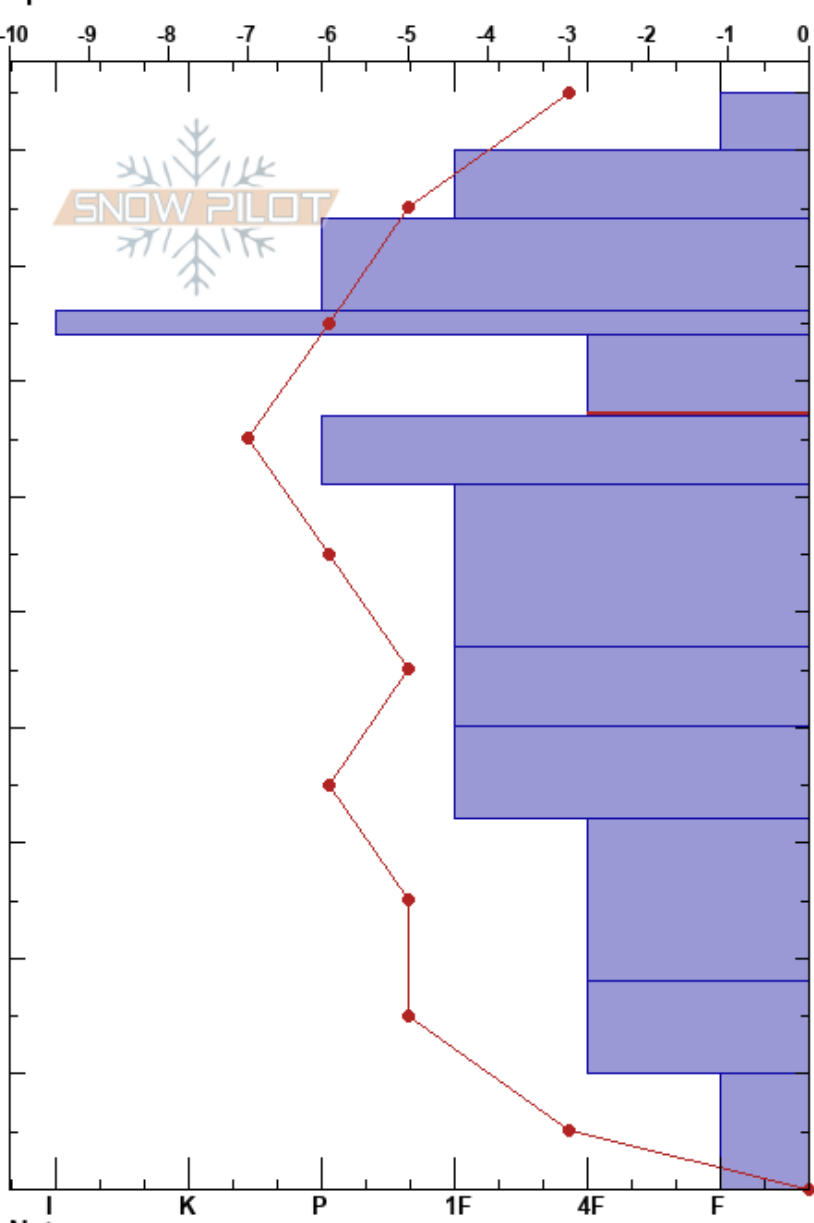

Lost Lake Area  
 Front Range  
 CO  
 Elevation: 9639 ft  
 Aspect: E  
 Specifics:

Joshua Baruch  
 03/09/2019 - 2:30pm  
 Co-ord:  
 Slope Angle: 25°  
 Wind Loading: yes

Stability:  
 Air Temperature: -2°C  
 Sky Cover: SCT  
 Precipitation: NO  
 Wind: W Moderate

HS:95  
 PF:37  
 74-67cm: Problematic layer

Elevation (cm)	Crystal		Moisture	$\rho$ kg/m <sup>3</sup>	Stability tests & Layer comments
	Form	Size			
95	/	0.5			
90	/	0.5			
80	/ (□)	1			← CT11, BRK @84cm
74	■				← CT17, BRK @74cm
70	□	0.5			← CT22, BRK @67cm
67	⊖	0.5			
60	□	1.5			
50	□	1			
40	□	1			
30	□ (^)	1.5			
20	^	2			
10	^	2			
0	^	2			CT27, PC @0cm CT27, RP @0cm CT23, PC @0cm

Notes: Surface: 0.2 cm Wind Crust FC.