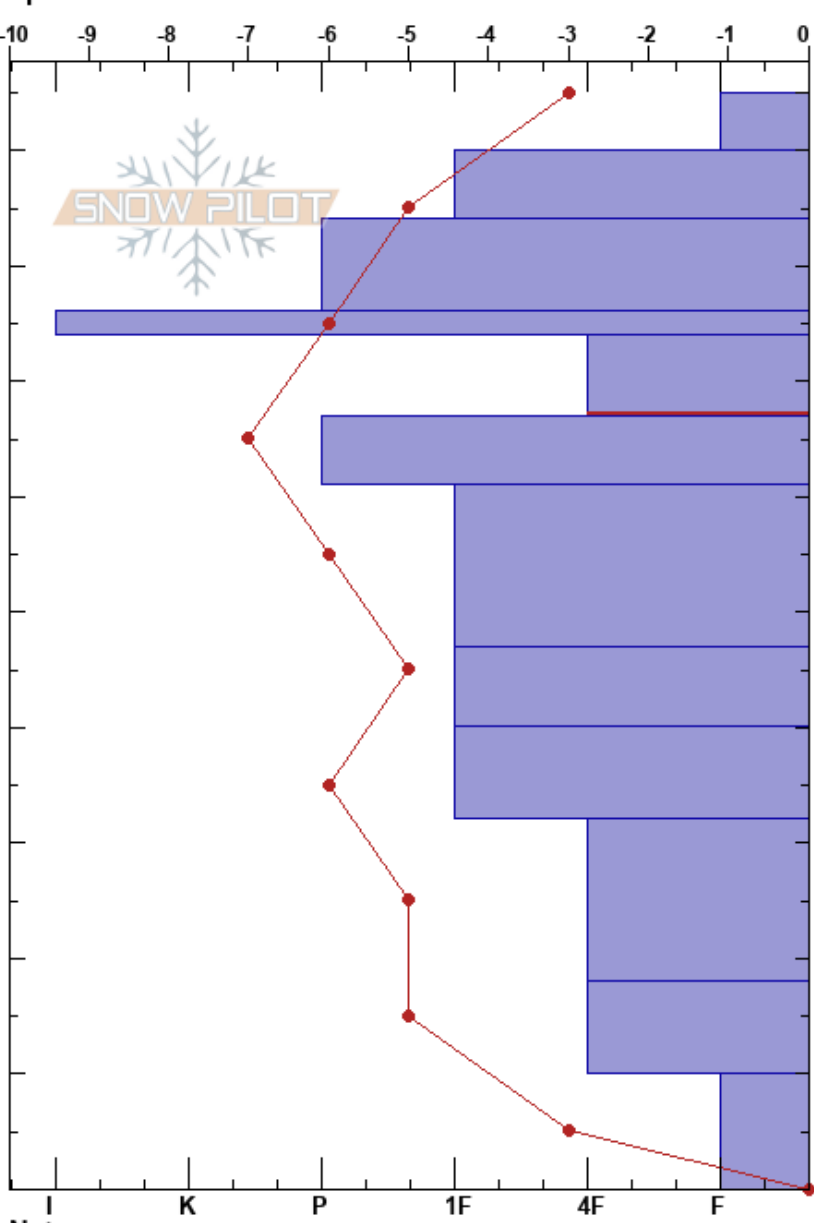

Lost Lake Area  
 Front Range  
 CO  
 Elevation: 9639 ft  
 Aspect: E  
 Specifics:

Joshua Baruch  
 03/09/2019 - 2:30pm  
 Co-ord:  
 Slope Angle: 25°  
 Wind Loading: yes

Stability:  
 Air Temperature: -2°C  
 Sky Cover: SCT  
 Precipitation: NO  
 Wind: W Moderate

HS:95  
 PF:37  
 74-67cm: Problematic layer

Height (cm)	Crystal		Moisture	$\rho$ kg/m <sup>3</sup>	Stability tests & Layer comments
	Form	Size			
95	/	0.5			
90	/	0.5			
80	/ (□)	1			← CT11, BRK @84cm
74	■				← CT17, BRK @74cm
70	□	0.5			← CT22, BRK @67cm
67	⊖	0.5			
60	□	1.5			
50	□	1			
40	□	1			
30	□ (^)	1.5			
20	^	2			
10	^	2			
0	^	2			CT27, PC @0cm CT27, RP @0cm CT23, PC @0cm

Notes: Surface: 0.2 cm Wind Crust FC.