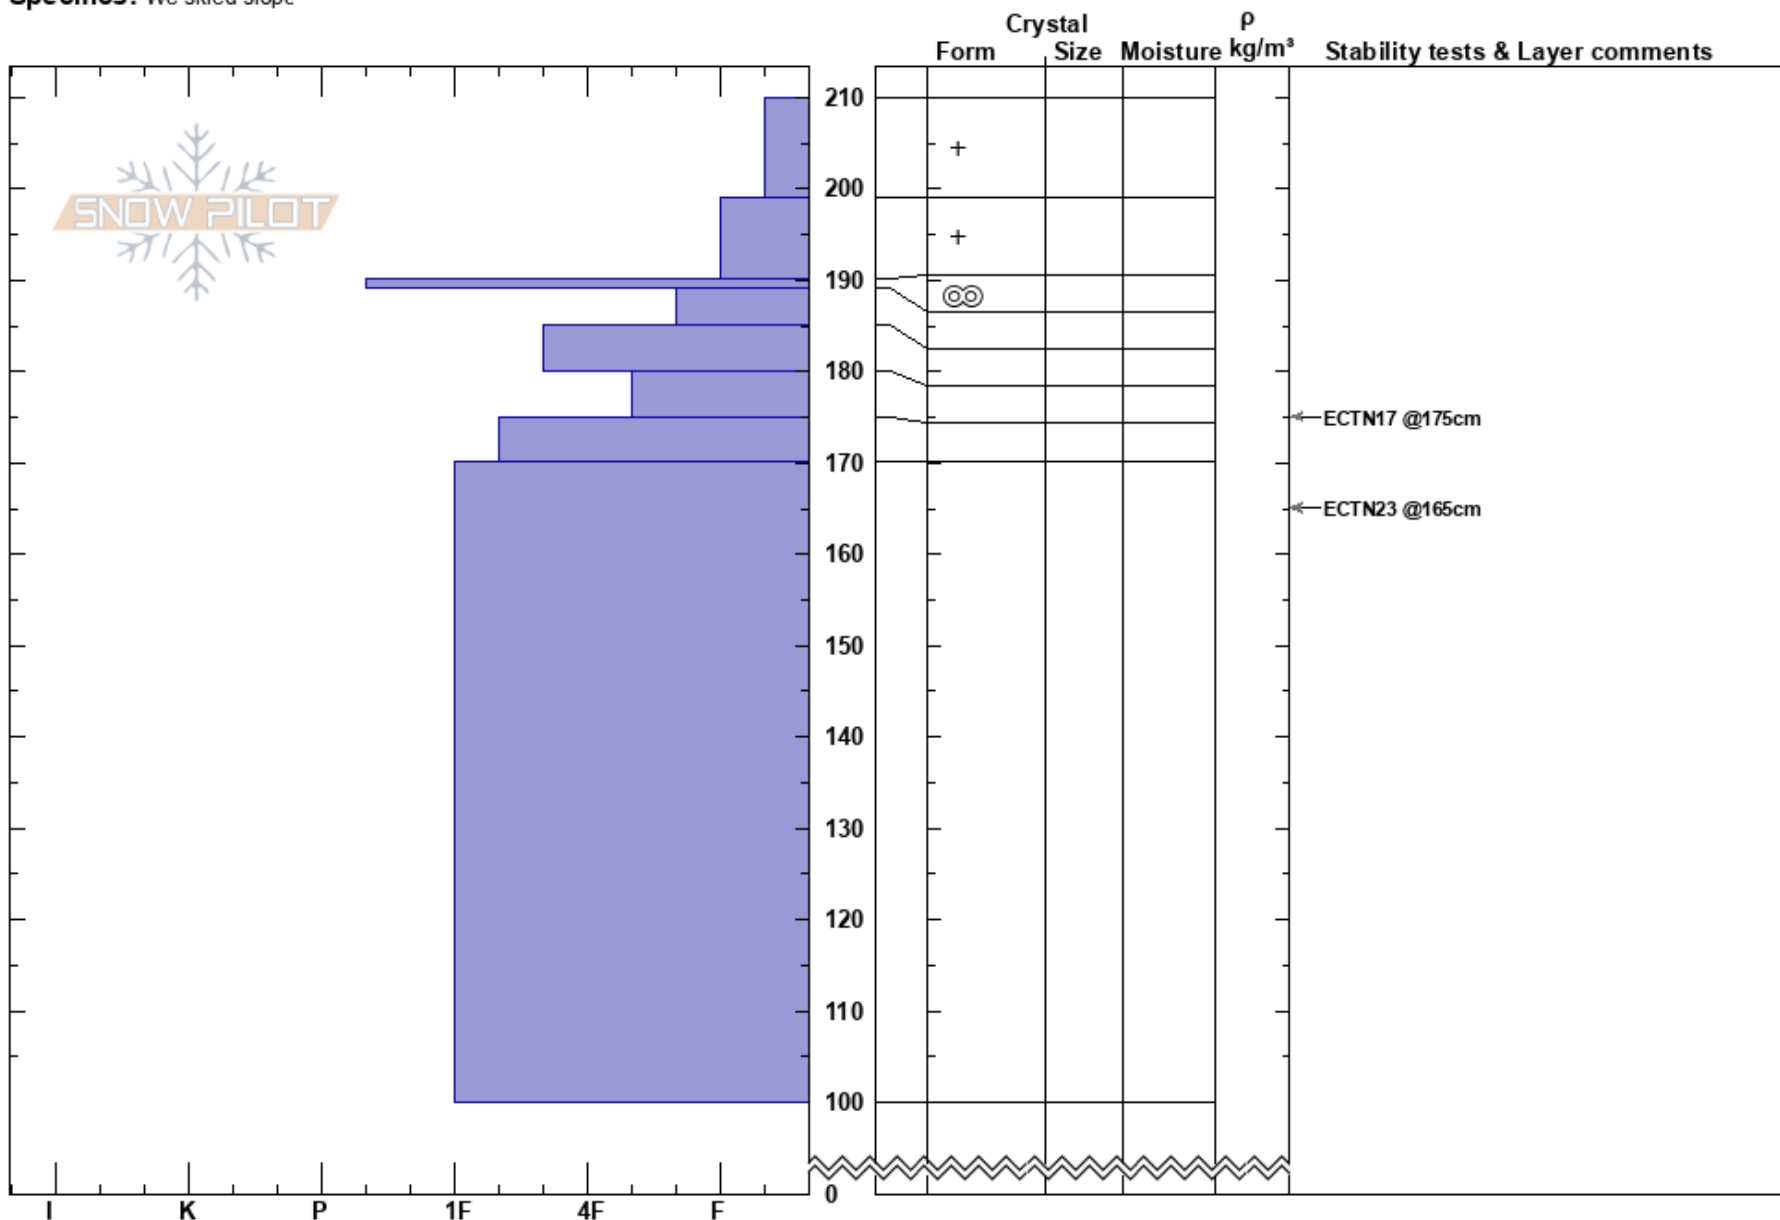

Maid of the Mist - S
 Gallatin Range-N
 MT
Elevation: 9475 ft
Aspect: 175°
Specifics: We skied slope

Andrew Schauer
 03/09/2019 - 12:30pm
Co-ord: 45.41583N, -110.97014W
Slope Angle: 29°
Wind Loading: no

Stability: Good **HS:**210 **Layer Notes:**
Air Temperature: -11°C
Sky Cover: OVC
Precipitation: S-1
Wind: SW Light Breeze

Notes: