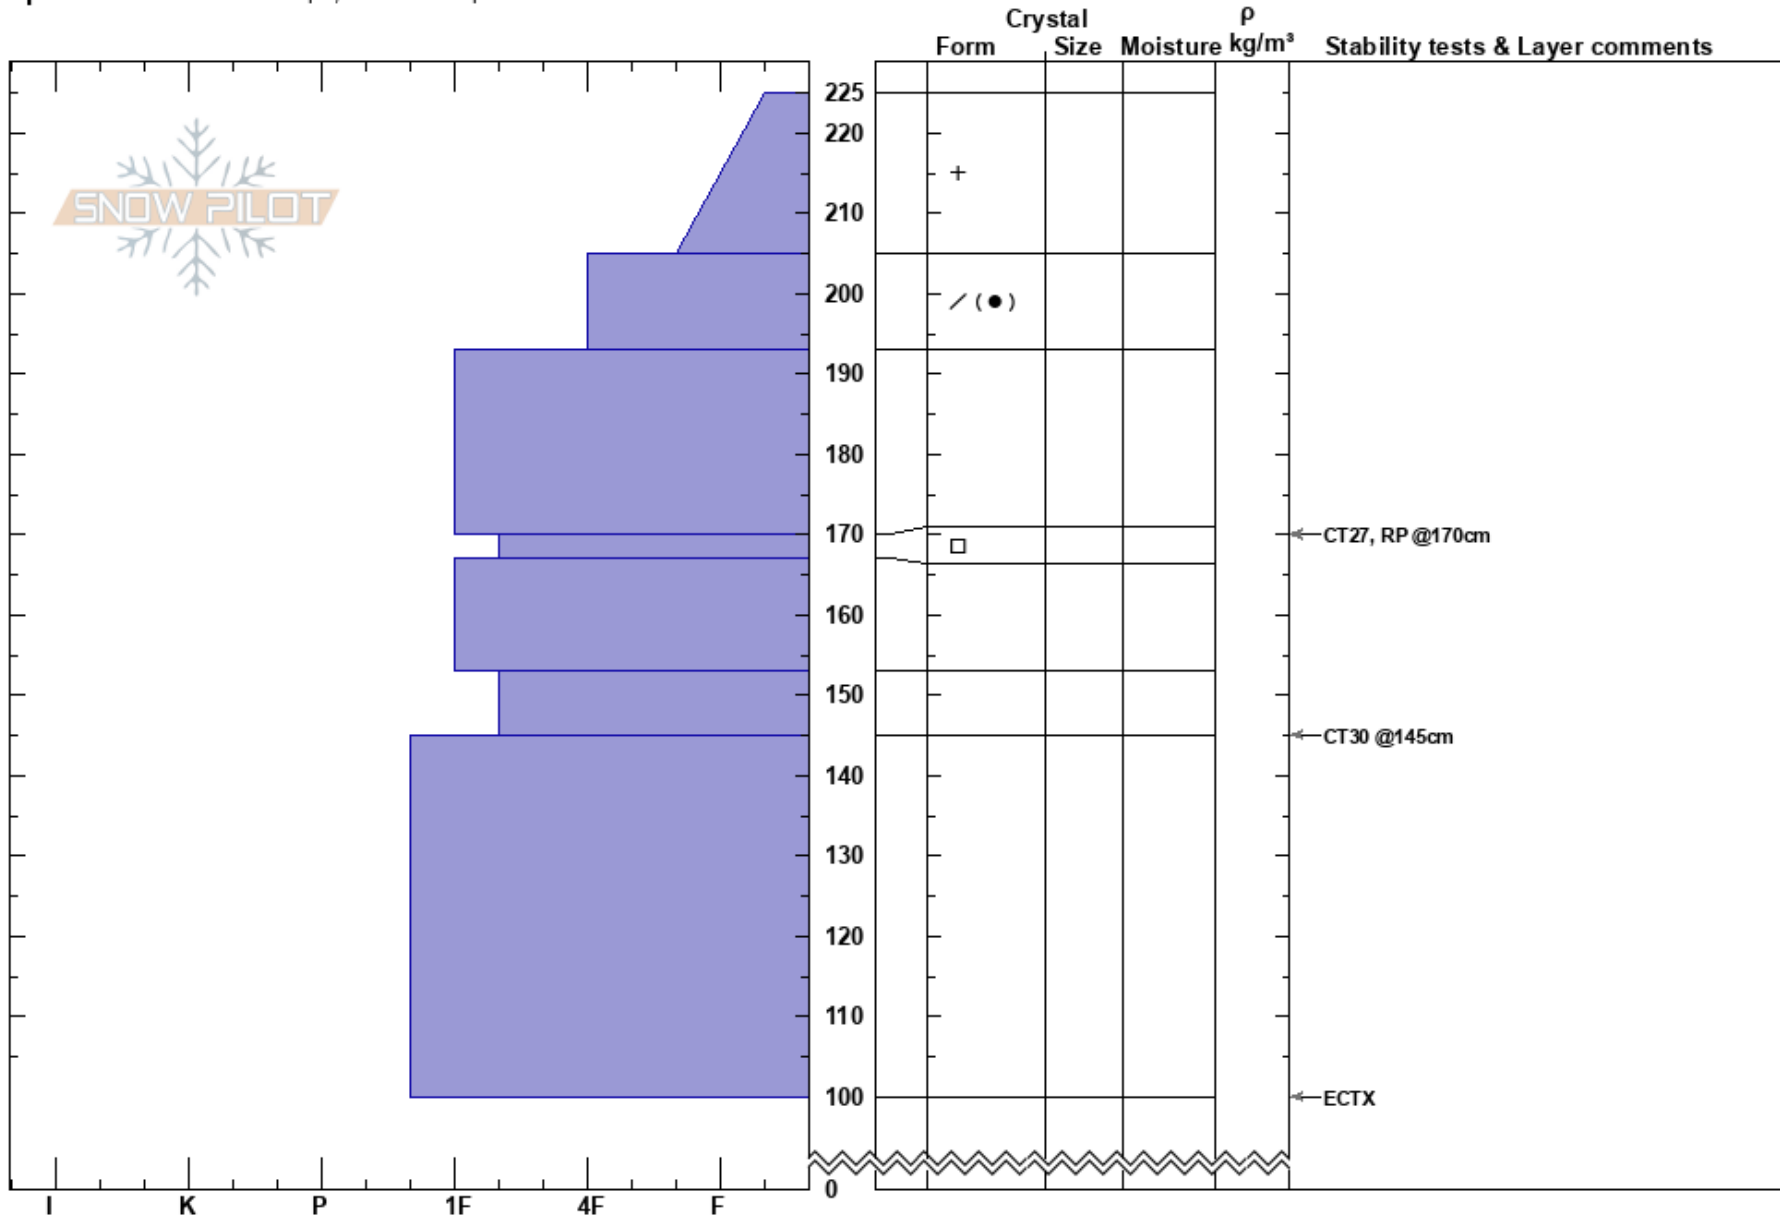

Maid of the Mist - N  
 Gallatin Range-N  
 MT  
 Elevation: 9150 ft  
 Aspect: 315°  
 Specifics: Ski tracks on slope; We skied slope

Andrew Schauer  
 03/09/2019 - 11:15am  
 Co-ord: 45.41522N, -110.97246W  
 Slope Angle: 35°  
 Wind Loading: no

Stability: Good HS:225  
 Air Temperature: -12°C PF:45 170-167cm:Problematic layer  
 Sky Cover: OVC  
 Precipitation: S1  
 Wind: S Light Breeze

Notes: