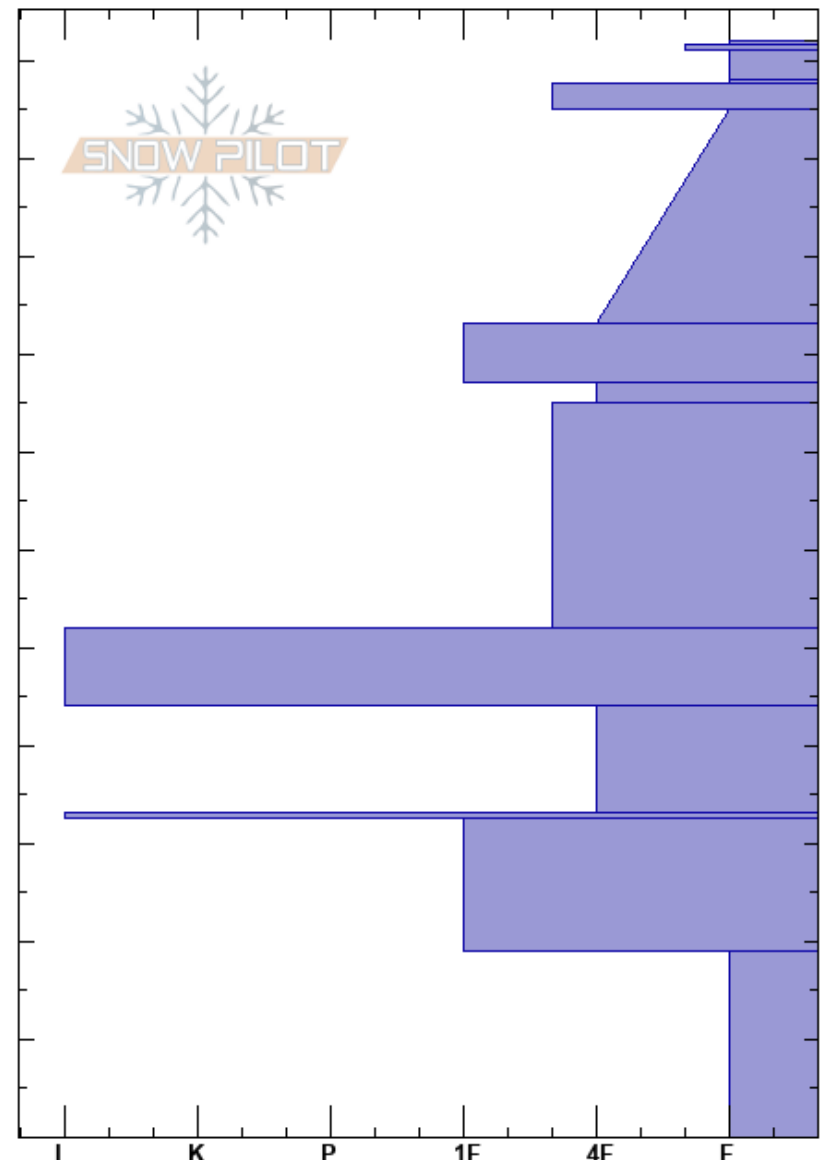

Seeley Lake 03/08/19

Travis Craft

Stability: Good

HS:112

Layer Notes:

Missions

03/08/2019 - 11:00am

Air Temperature: -5°C

19-0cm: Problematic layer

MT

Co-ord: 47.22390N, -113.66371W

Sky Cover: FEW

Elevation: 5780 ft

Slope Angle: 22°

Precipitation: NO

Aspect: 155°

Wind Loading: previous

Wind: N Light Breeze

Specifics: Cracking; Snowmobile tracks on slope

Height (cm)	Crystal		Moisture	ρ kg/m ³	Stability tests & Layer comments
	Form	Size			
112	*				
110	-				
100	/				← ECTN1 @105cm
95	∨				
90	⊙				
85	⊙				
80	⊕				
75	⊕				
70	⊕				
60	⊕				
55	⊕				
50	⊕				← ECTN24 @52cm
45	⊕				
40	□				
35	■				← ECTN27 @33cm
30	⊕				
20	⊕				
10	∧				
0					← ECTN29 @1cm