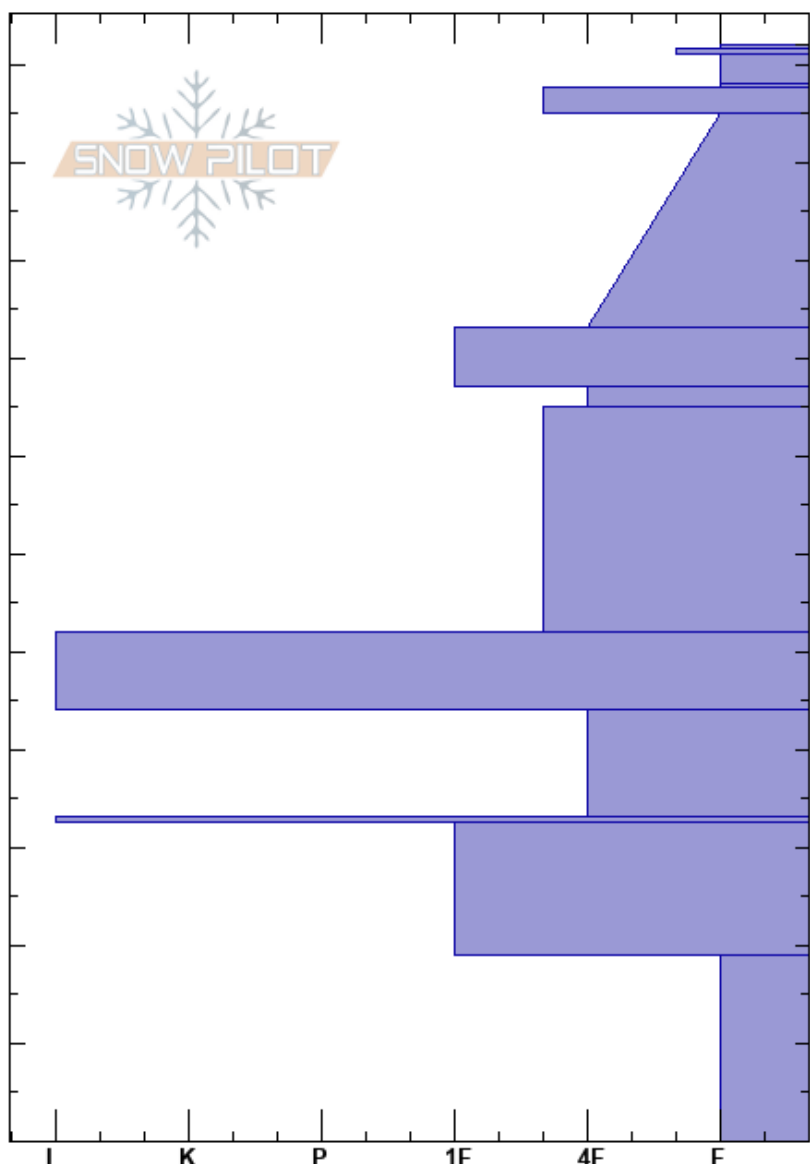

Seeley Lake 03/08/19

Travis Craft

Stability: Good

HS:112

Layer Notes:

Missions

03/08/2019 - 11:00am

Air Temperature: -5°C

19-0cm: Problematic layer

MT

Co-ord: 47.22390N, -113.66371W

Sky Cover: FEW

Elevation: 5780 ft

Slope Angle: 22°

Precipitation: NO

Aspect: 155°

Wind Loading: previous

Wind: N Light Breeze

Specifics: Cracking; Snowmobile tracks on slope

Crystal Form	Crystal Size	Moisture	ρ kg/m³	Stability tests & Layer comments
*				
-				
/				
∨				
⊙				
⊙				
⊕				
⊕				
⊙				
⊕				
⊙				
⊕				
⊙				
□				
■				
⊕				
∧				

← ECTN1 @105cm

← ECTN24 @52cm

← ECTN27 @33cm

← ECTN29 @1cm

Notes: