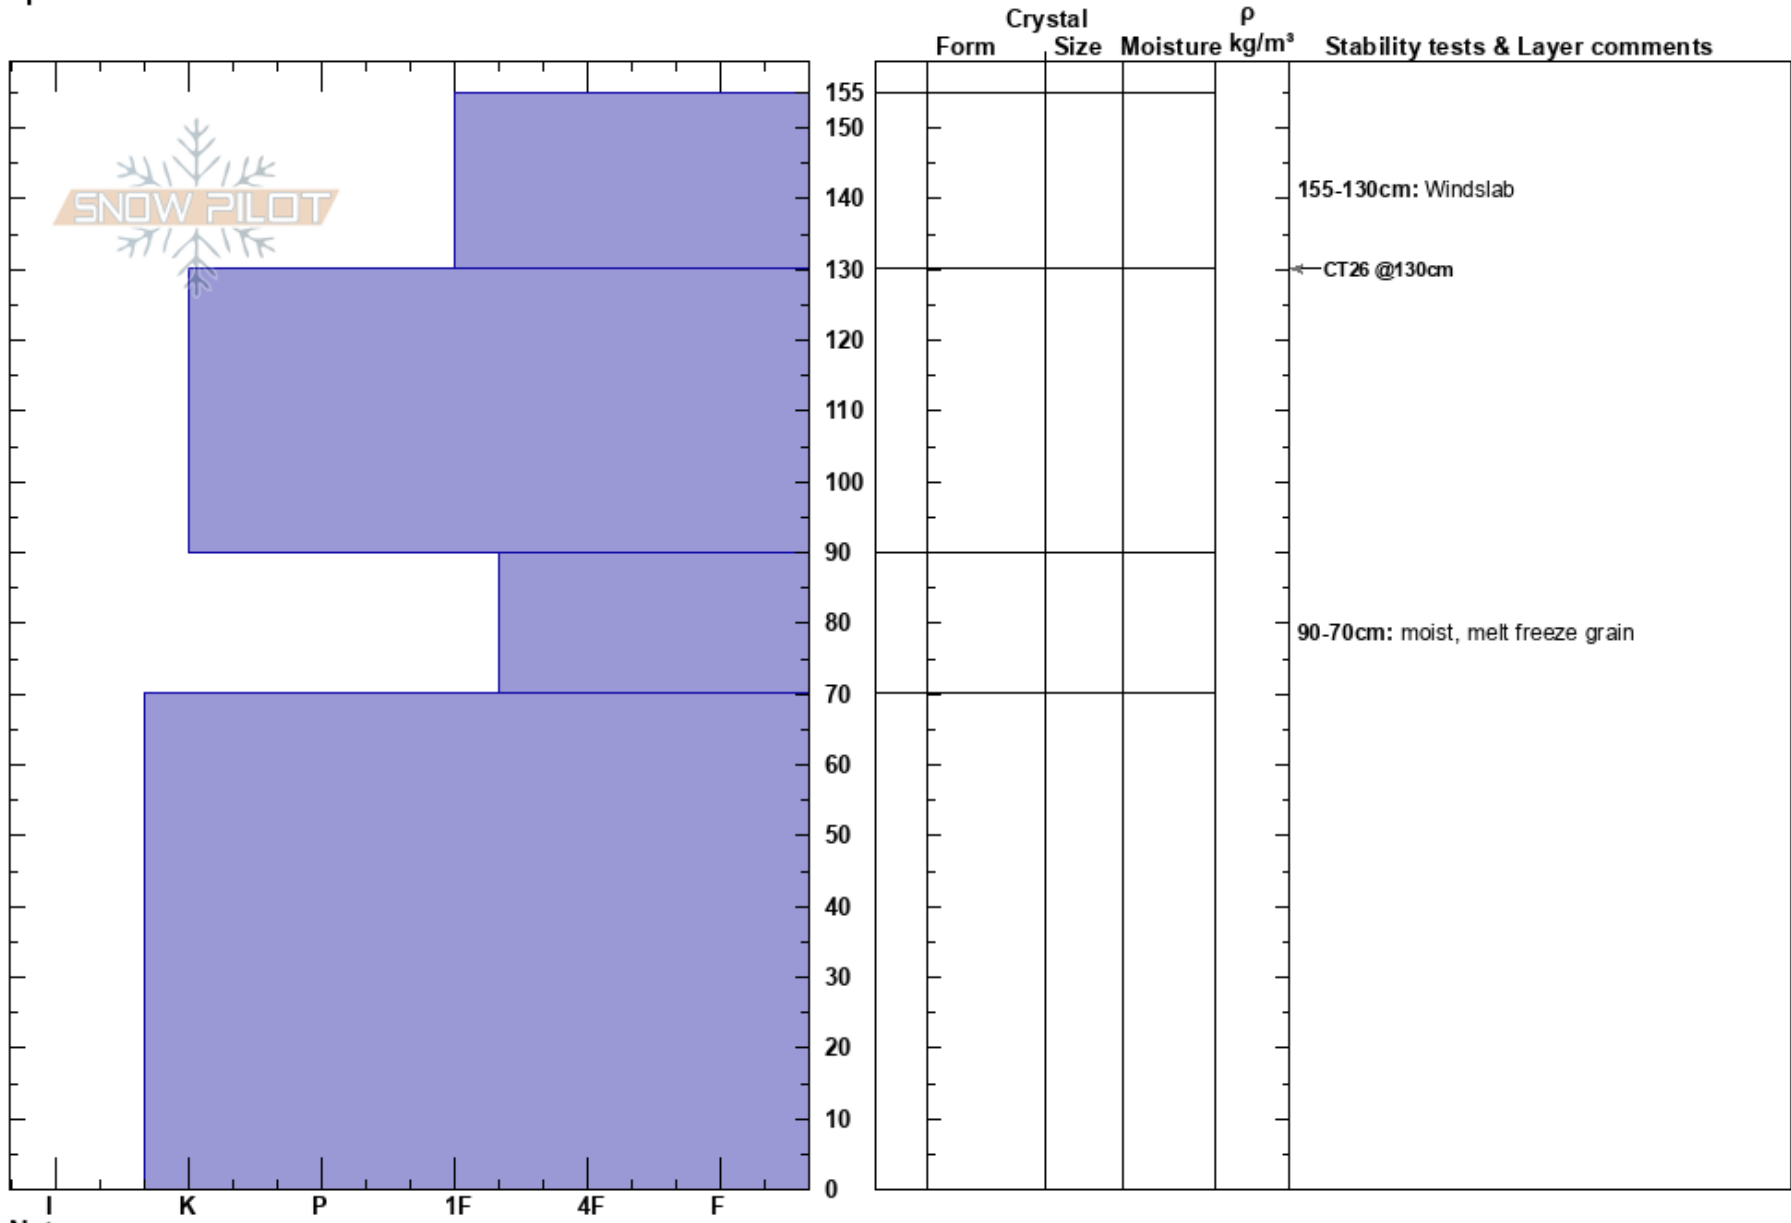

Hestskardshnjukur
Tröllaskagi
Iceland
Elevation: 475 m
Aspect: SW
Specifics:

thorlaktur jon Ingolfsson
08/03/2019 - 14:00
Co-ord:
Slope Angle: 30°
Wind Loading: yes

Stability:
Air Temperature: -10°C
Sky Cover: CLR
Precipitation: NO
Wind: NE Moderate

HS:155
PF:5
155-130cm: Windslab
90-70cm: moist, melt freeze grain
90-70cm: Problematic layer

Notes: