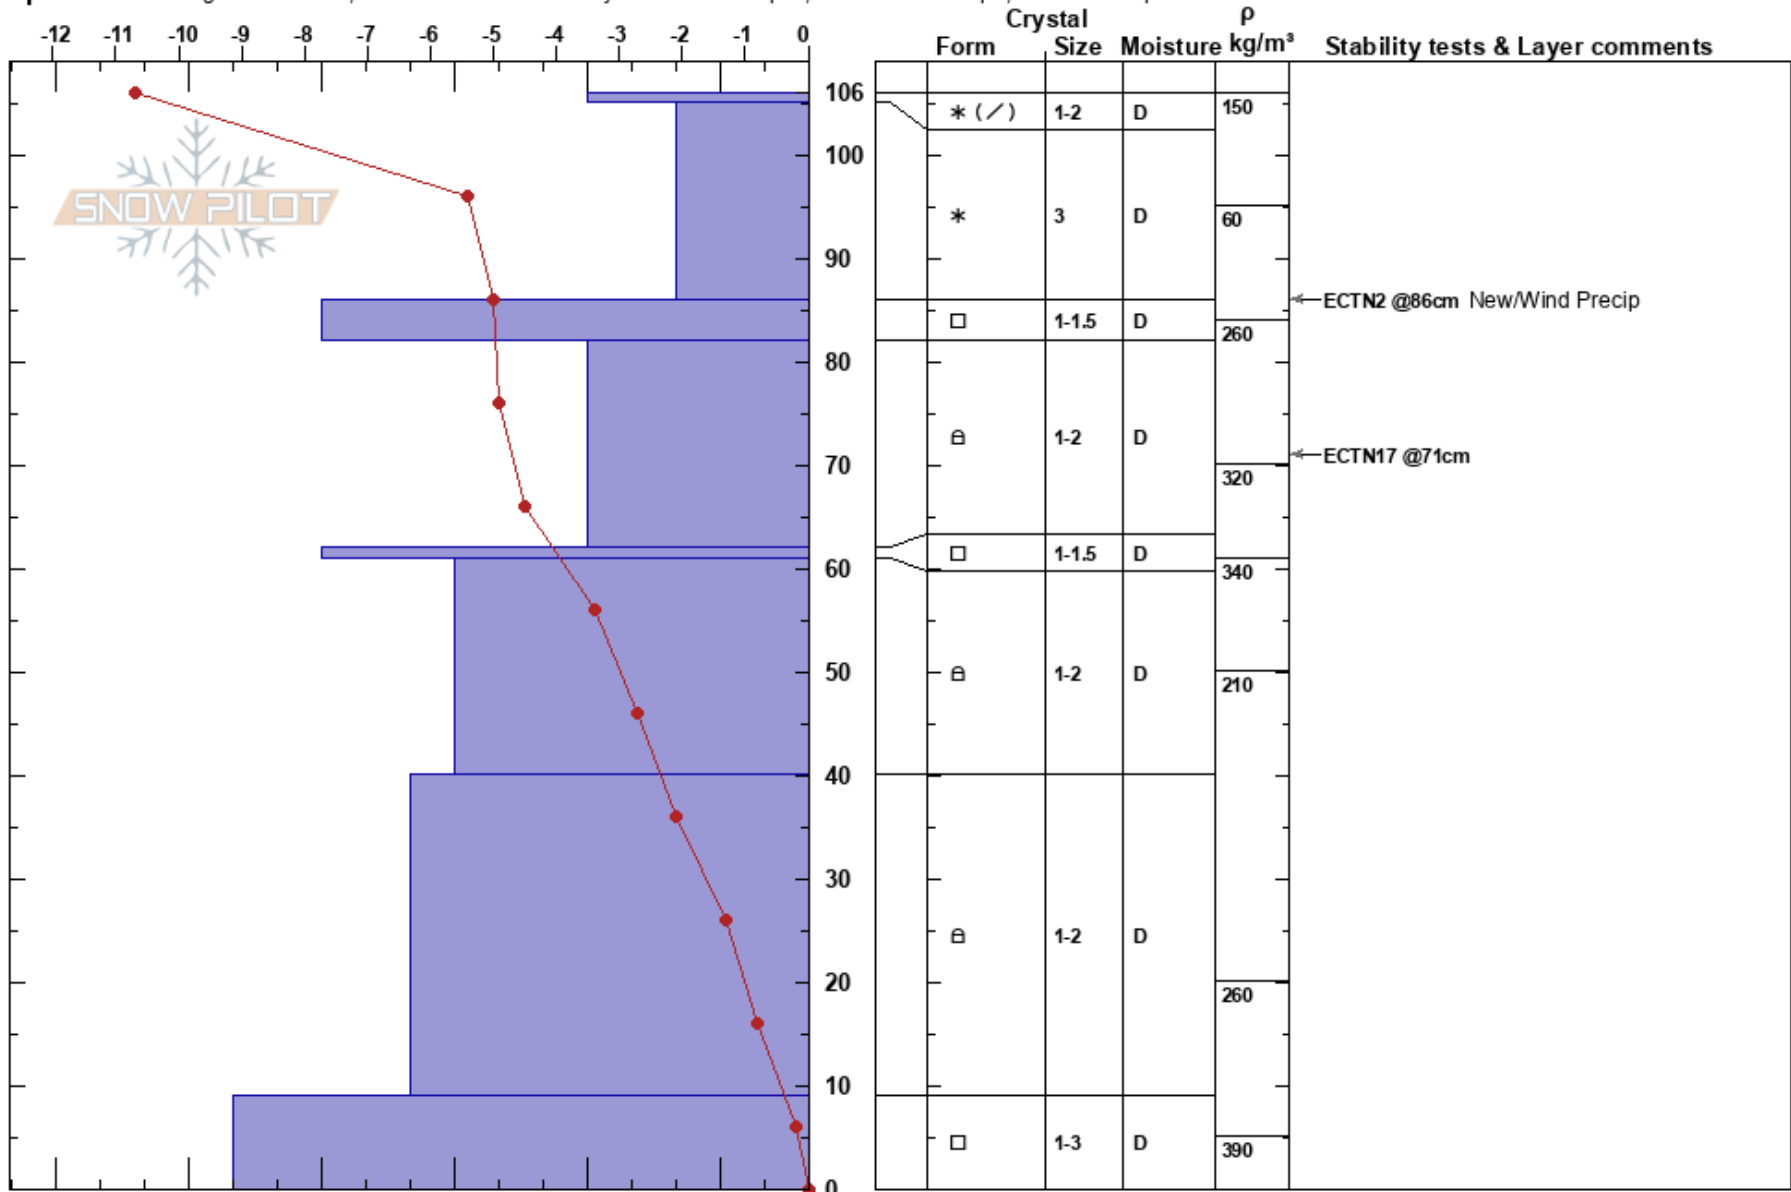

Lab 2
 Bridger Range
 MT
 Elevation: 7171 m
 Aspect: SE

Nikki Champion
 01/27/2017 - 3:00pm
 Co-ord: 45.82393N, -110.92100W
 Slope Angle: 14°
 Wind Loading: yes

Stability: HS:106 Layer Notes:
 Air Temperature: -7.8°C
 Sky Cover: FEW
 Precipitation: NO
 Wind: Calm

Specifics: Pit dug in a Ski Area; Recent avalanche activity on different slopes; Ski tracks on slope; We skied slope

Notes: PS: 12 cm / PB: 31 cm
 SWE for Each Layer (Top Down) Attached