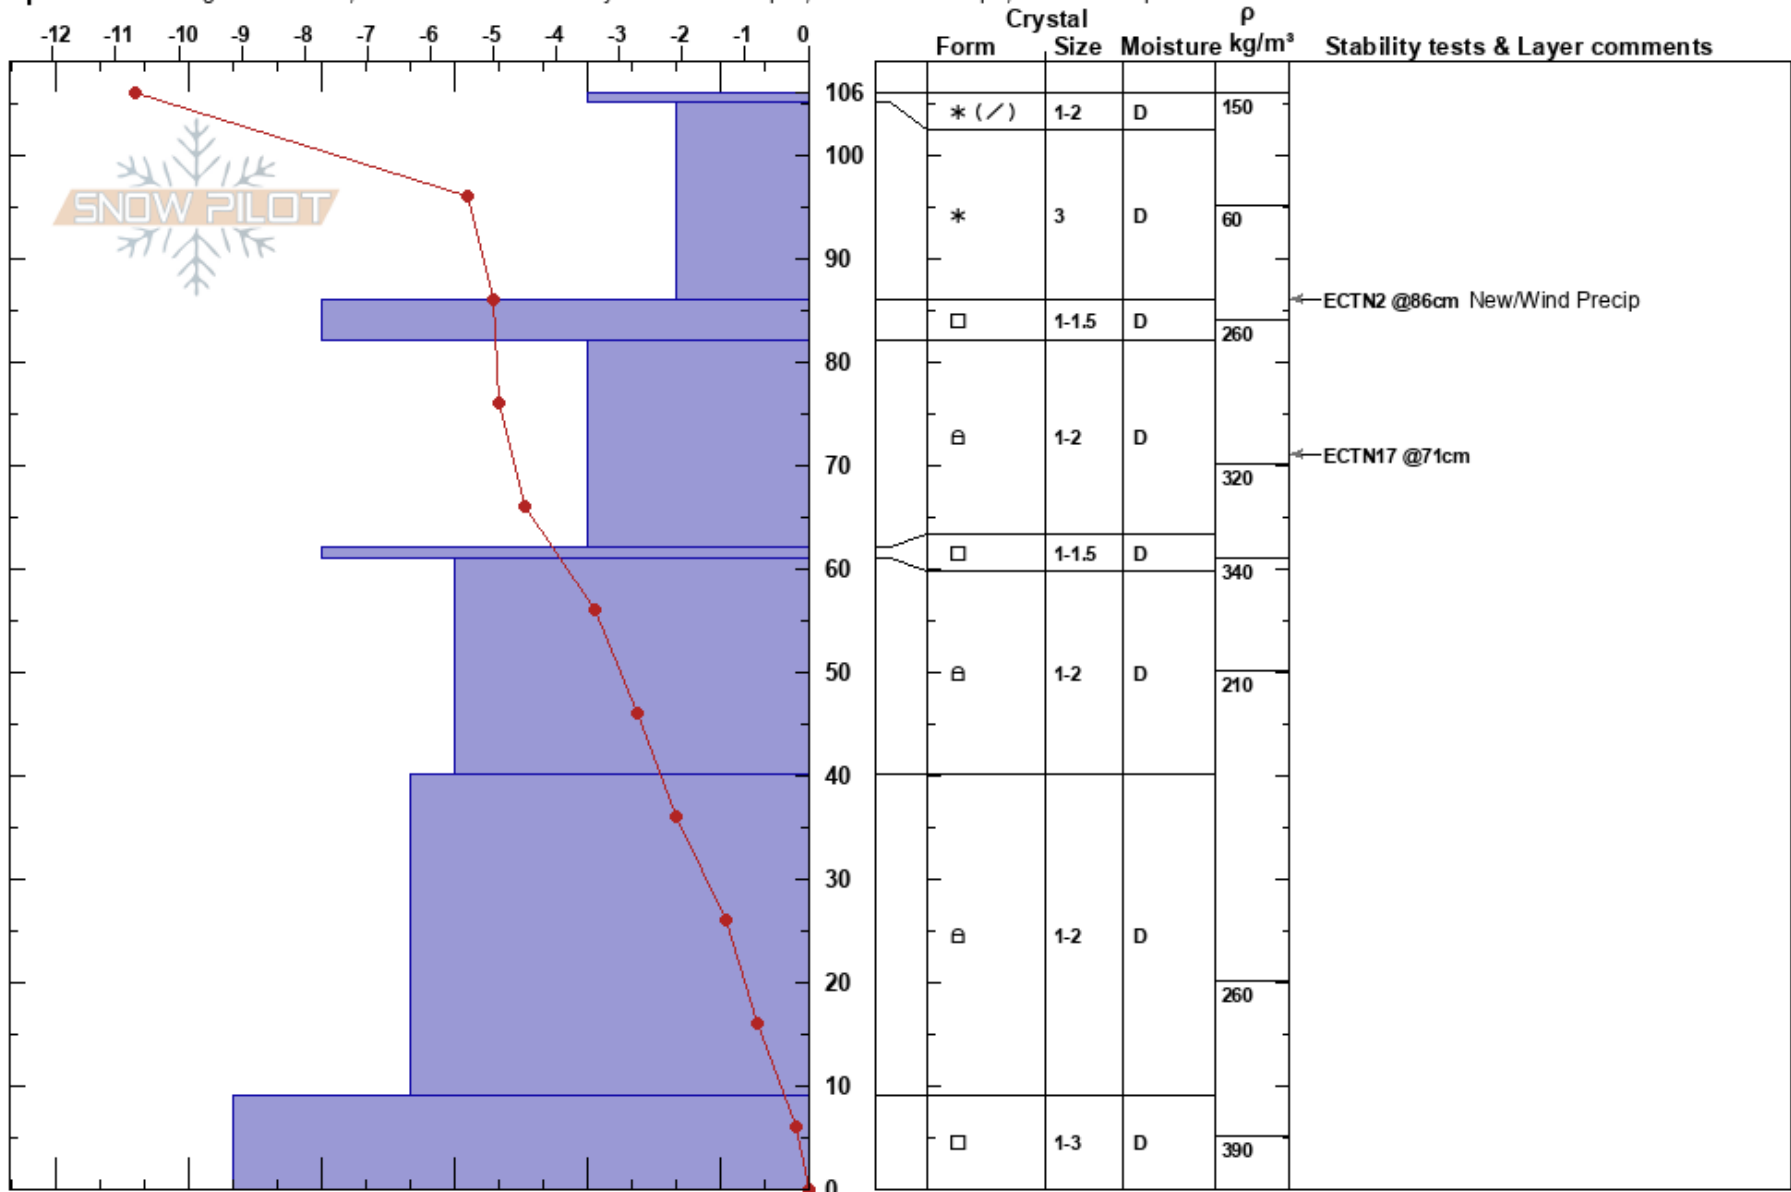

Lab 2
 Bridger Range
 MT
 Elevation: 7171 m
 Aspect: SE

Nikki Champion
 01/27/2017 - 3:00pm
 Co-ord: 45.82393N, -110.92100W
 Slope Angle: 14°
 Wind Loading: yes

Stability: **HS:106** Layer Notes:
 Air Temperature: -7.8°C
 Sky Cover: FEW
 Precipitation: NO
 Wind: Calm

Specifics: Pit dug in a Ski Area; Recent avalanche activity on different slopes; Ski tracks on slope; We skied slope

Notes: PS: 12 cm / PB: 31 cm
 SWE for Each Layer (Top Down) Attached