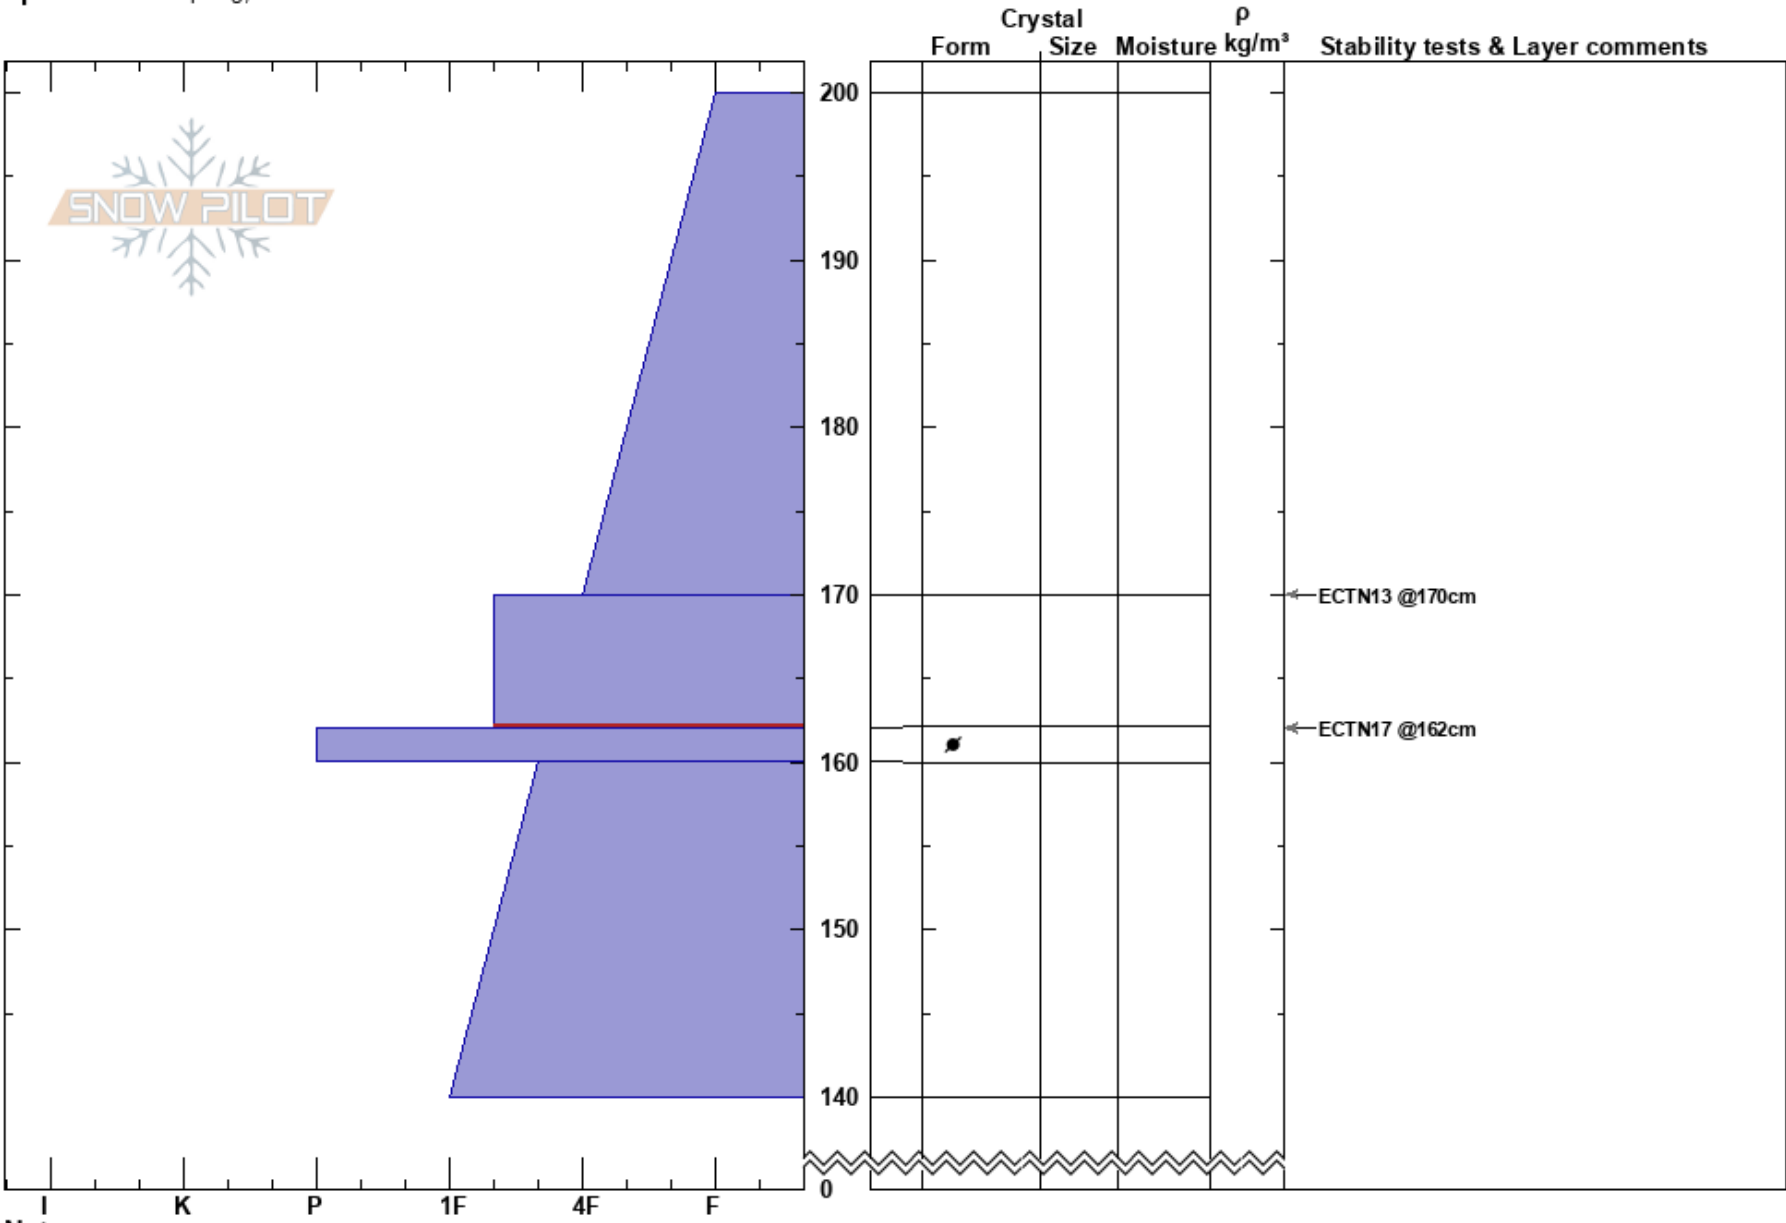

east Ross Peak  
 Bridger Range  
 MT  
**Elevation:** 8500 ft  
**Aspect:** 55°  
**Specifics:** Collapsing, localized

Beau Fredlund  
 03/07/2019 - 1:00pm  
**Co-ord:** 45.85762N, -110.95089E  
**Slope Angle:** 27°  
**Wind Loading:**

**Stability:** **HS:200**  
**Air Temperature:** 170-162cm:Problematic layer  
**Sky Cover:**  
**Precipitation:**  
**Wind:**

**Notes:** Slightly wind loaded slope- from previous storms.