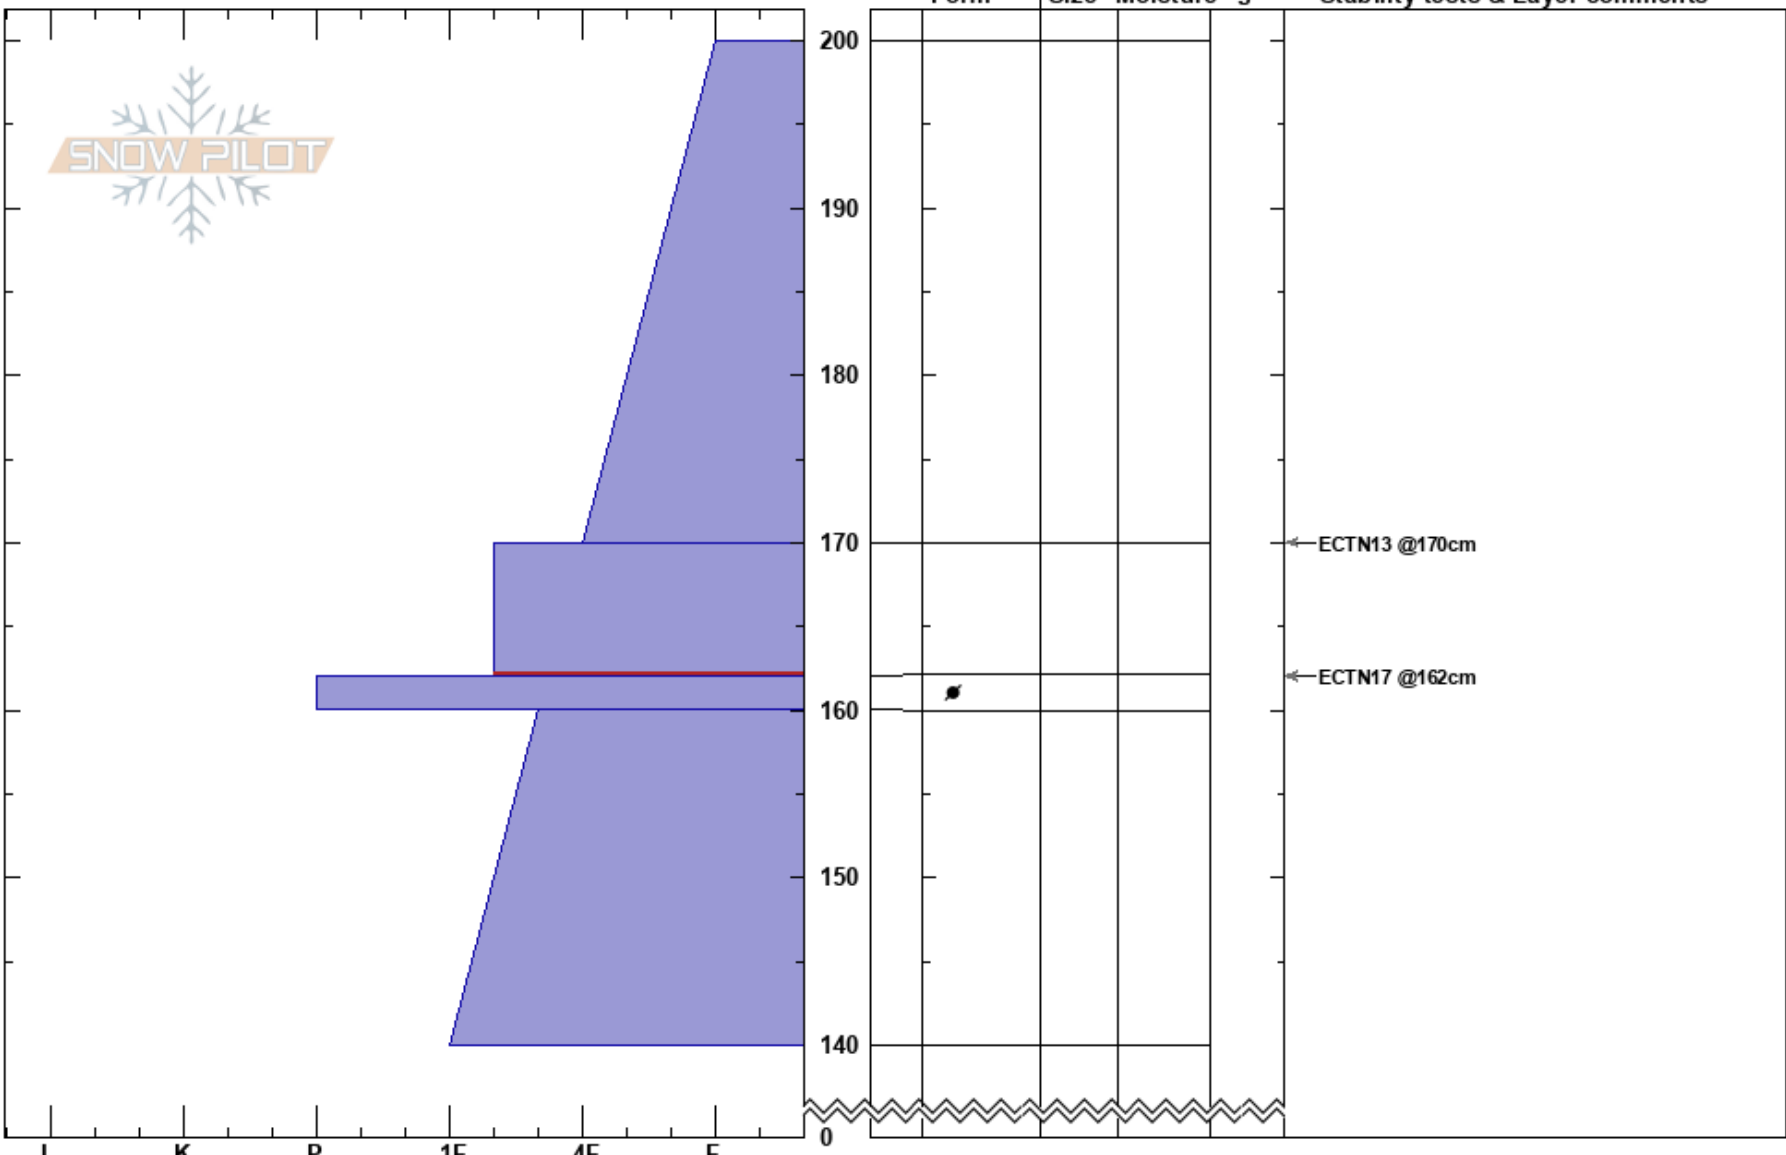

east Ross Peak  
 Bridger Range  
 MT  
**Elevation:** 8500 ft  
**Aspect:** 55°  
**Specifics:** Collapsing, localized

Beau Fredlund  
 03/07/2019 - 1:00pm  
**Co-ord:** 45.85762N, -110.95089E  
**Slope Angle:** 27°  
**Wind Loading:**

**Stability:** **HS:200**  
**Air Temperature:** 170-162cm:Problematic layer  
**Sky Cover:**  
**Precipitation:**  
**Wind:**

**Notes:** Slightly wind loaded slope- from previous storms.