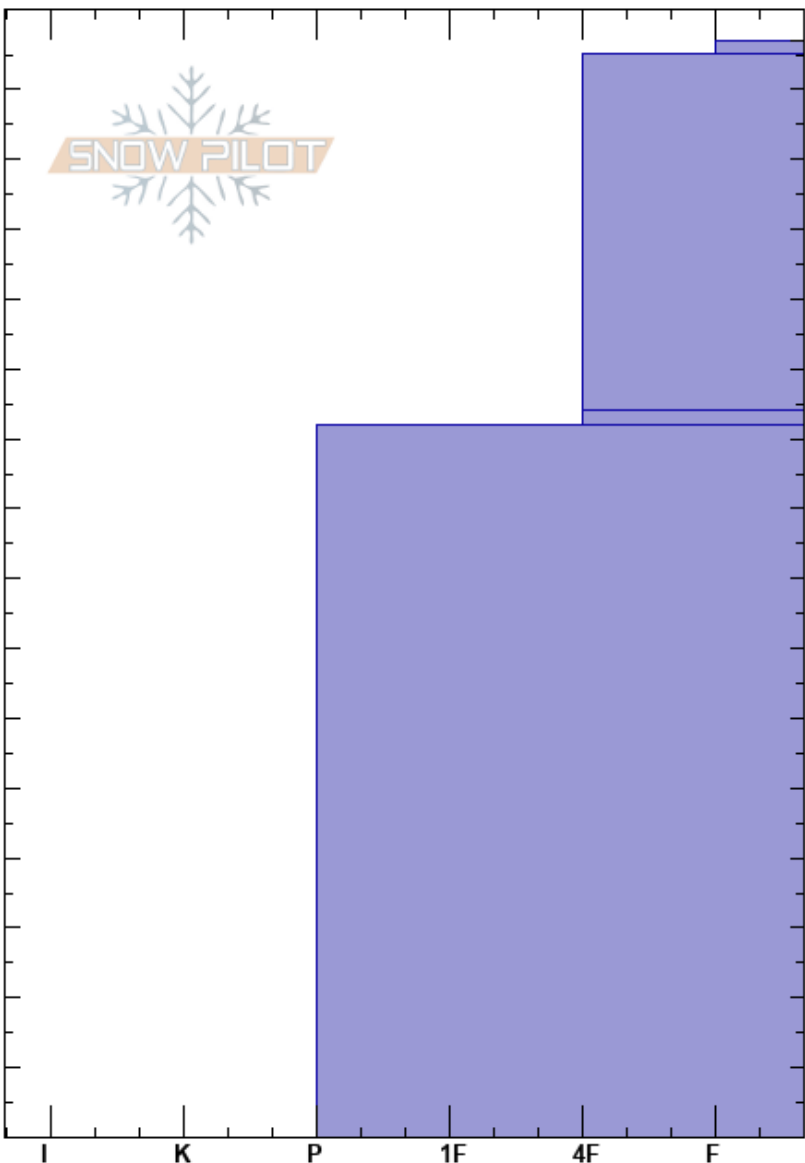

Girls  
 Chugach Range  
 AK  
 Elevation: 4000 ft  
 Aspect: E  
 Specifics:

Max Wittenberg  
 03/04/2019 - 12:00pm  
 Co-ord: 61.19527N, -145.74246E  
 Slope Angle: 25°  
 Wind Loading:

Stability:  
 Air Temperature:  
 Sky Cover: CLR  
 Precipitation: NO  
 Wind: NE Calm

HS:157  
 PF:30 104-102cm:Problematic layer

Height (m)	Crystal		Moisture	$\rho$ kg/m <sup>3</sup>	Stability tests & Layer comments
	Form	Size			
157					
150	V (∅)			2	
130	∅				
100	V			3	
50	•				

Notes: