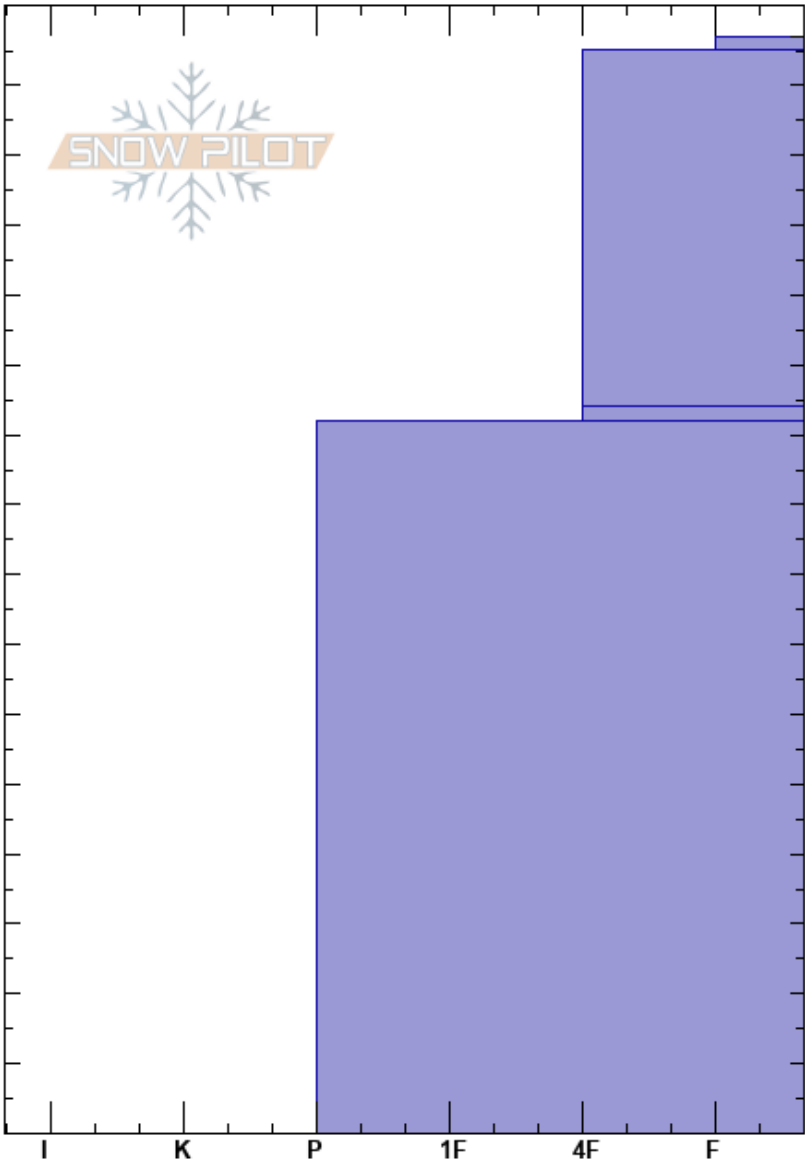

Girls
 Chugach Range
 AK
 Elevation: 4000 ft
 Aspect: E
 Specifics:

Max Wittenberg
 03/04/2019 - 12:00pm
 Co-ord: 61.19527N, -145.74246E
 Slope Angle: 25°
 Wind Loading:

Stability:
 Air Temperature:
 Sky Cover: CLR
 Precipitation: NO
 Wind: NE Calm

HS:157
 PF:30 104-102cm:Problematic layer

Height (m)	Crystal		Moisture	ρ kg/m ³	Stability tests & Layer comments
	Form	Size			
157					
150	V (∅)			2	
130	∅				
100	V			3	
50					

Notes: