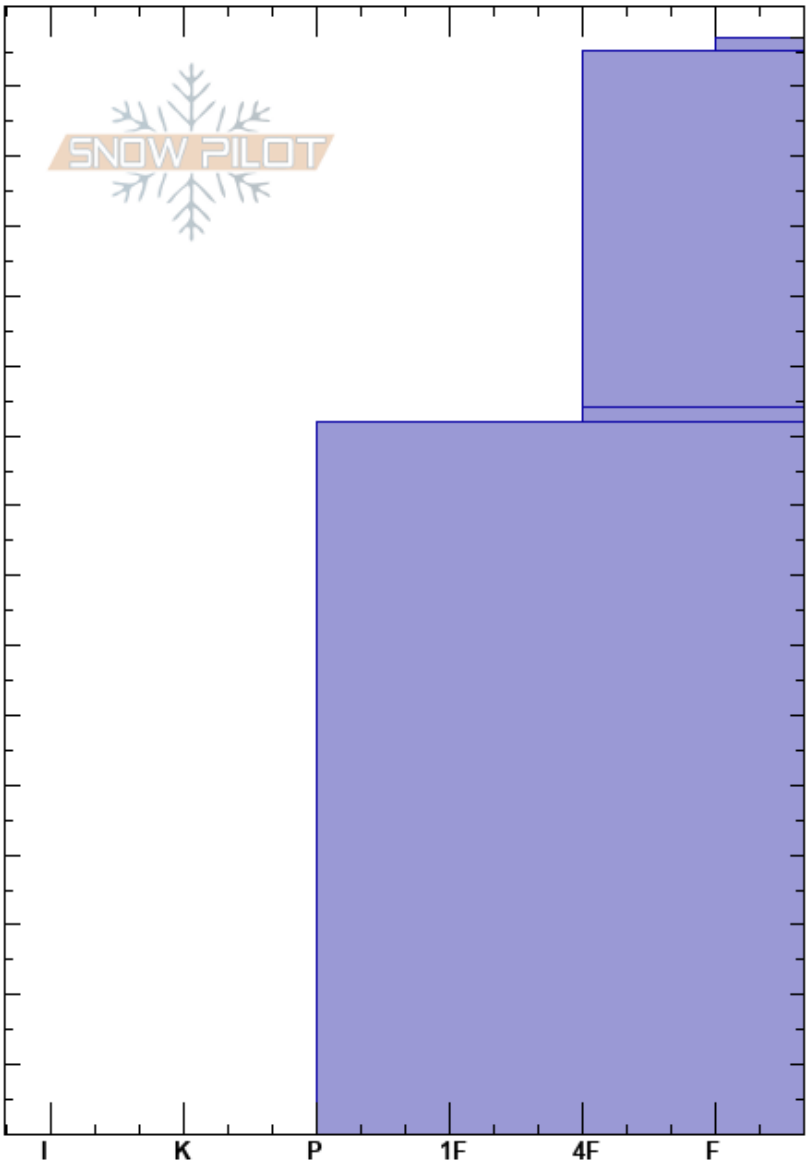

Girls  
 Chugach Range  
 AK  
 Elevation: 4000 ft  
 Aspect: E  
 Specifics:

Max Wittenberg  
 03/04/2019 - 12:00pm  
 Co-ord: 61.19527N, -145.74246E  
 Slope Angle: 25°  
 Wind Loading:

Stability:  
 Air Temperature:  
 Sky Cover: CLR  
 Precipitation: NO  
 Wind: NE Calm

HS:157  
 PF:30 104-102cm:Problematic layer

Height (m)	Crystal		Moisture	$\rho$ kg/m <sup>3</sup>	Stability tests & Layer comments
	Form	Size			
157					
150	V (∅)			2	
130	∅				
100	V			3	
50					

Notes: