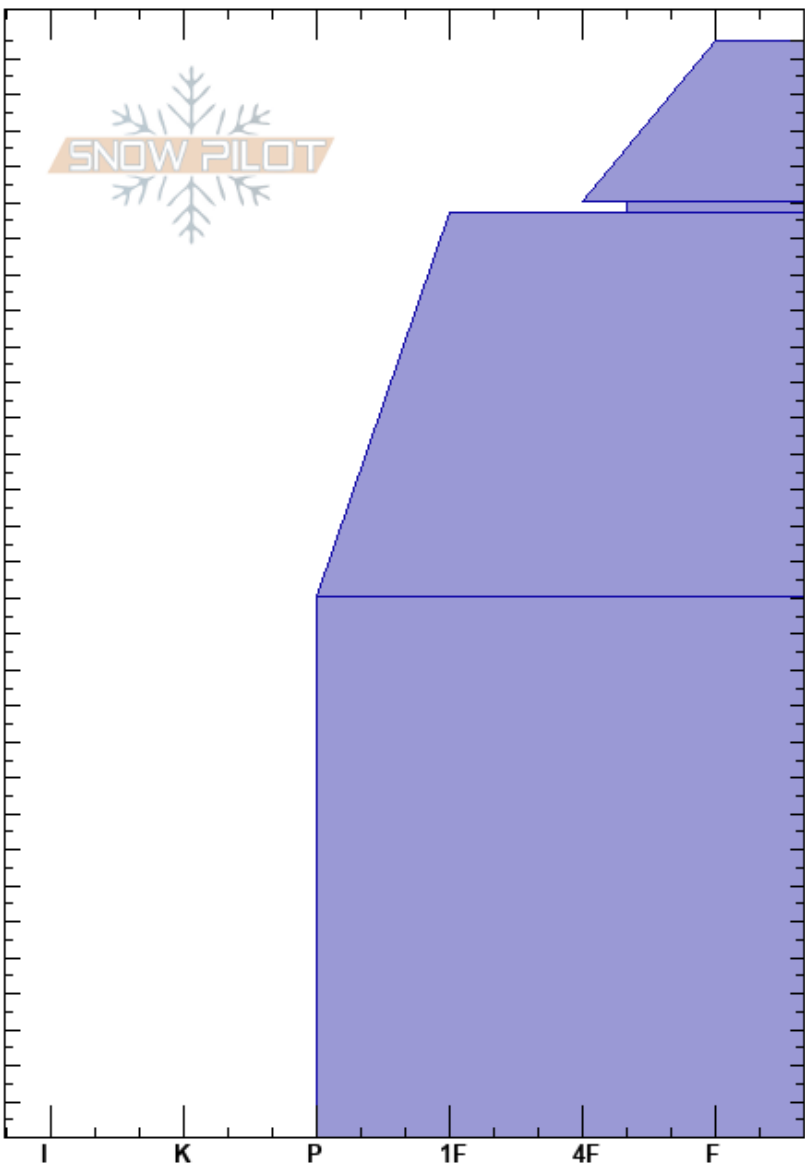

Frankys Tavern  
 Chugach Range  
 AK  
 Elevation: 5500 ft  
 Aspect: NE  
 Specifics:

Max Wittenberg  
 03/04/2019 - 12:00pm  
 Co-ord:  
 Slope Angle: 38°  
 Wind Loading: previous

Stability:  
 Air Temperature:  
 Sky Cover: CLR  
 Precipitation: NO  
 Wind: Calm

HS:305  
 PF:35 260-257cm:Problematic layer

Height (cm)	Crystal		Moisture	$\rho$ kg/m <sup>3</sup>	Stability tests & Layer comments
	Form	Size			
305				2	
280	∞				
260	∨			3	
257					
200	.				

Notes: