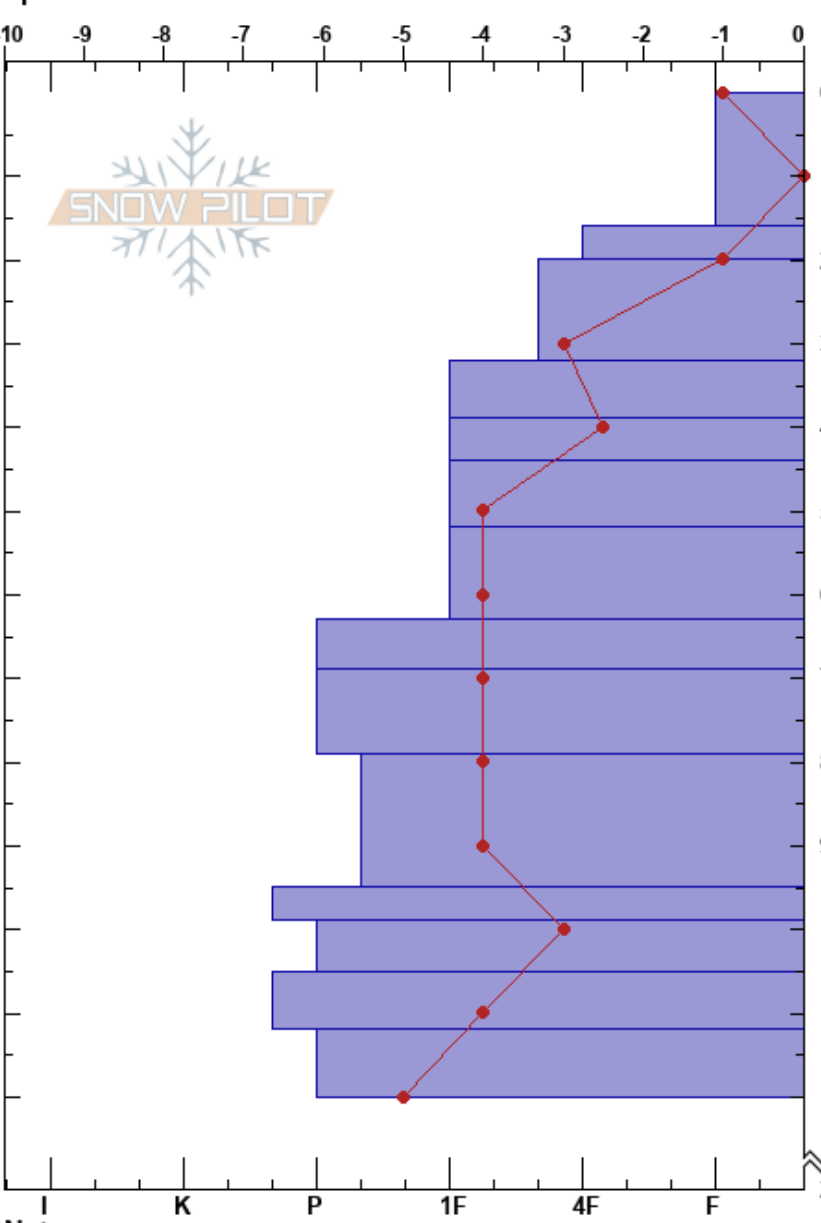

cliffords wish
 Wasatch Range
 UT
 Elevation: 9360 ft
 Aspect: NE
 Specifics:

Thomas Kushner
 03/07/2019 - 1:42pm
 Co-ord: 40.68212N, -111.59486W
 Slope Angle: 32°
 Wind Loading:

Stability:
 Air Temperature: -2.5°C
 Sky Cover: BKN
 Precipitation: NO
 Wind: W Calm

HS:270

Layer Notes:

Form	Crystal		Moisture	ρ kg/m ³	Stability tests & Layer comments
	Size				
+	1				
+	2				← CTV, Q3 @20cm
+					
/	2				
○	0.5				
●	2				
●	0.5				
/	0.5				
●	0.5				
○	1				
●					
●	3				
●	1				
● (○)	0.3				← ECTX