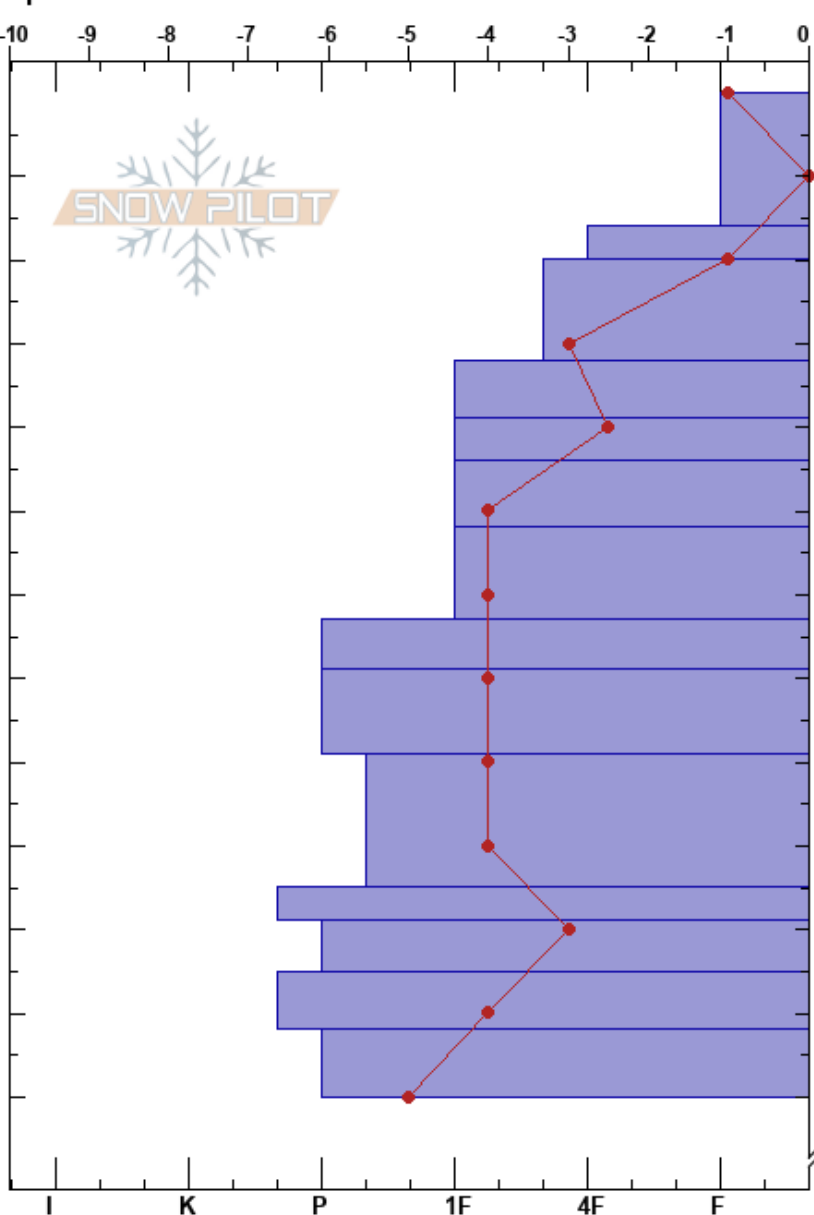

cliffords wish  
 Wasatch Range  
 UT  
 Elevation: 9360 ft  
 Aspect: NE  
 Specifics:

Thomas Kushner  
 03/07/2019 - 1:42pm  
 Co-ord: 40.68212N, -111.59486W  
 Slope Angle: 32°  
 Wind Loading:

Stability:  
 Air Temperature: -2.5°C  
 Sky Cover: BKN  
 Precipitation: NO  
 Wind: W Calm

HS:270

Layer Notes:

Form	Crystal		$\rho$ kg/m <sup>3</sup>	Stability tests & Layer comments
	Size	Moisture		
+	1			
+	2			← CTV, Q3 @20cm
+				
/	2			
○	0.5			
●	2			
●	0.5			
/	0.5			
●	0.5			
○	1			
●				
●	3			
●	1			
● (○)	0.3			← ECTX