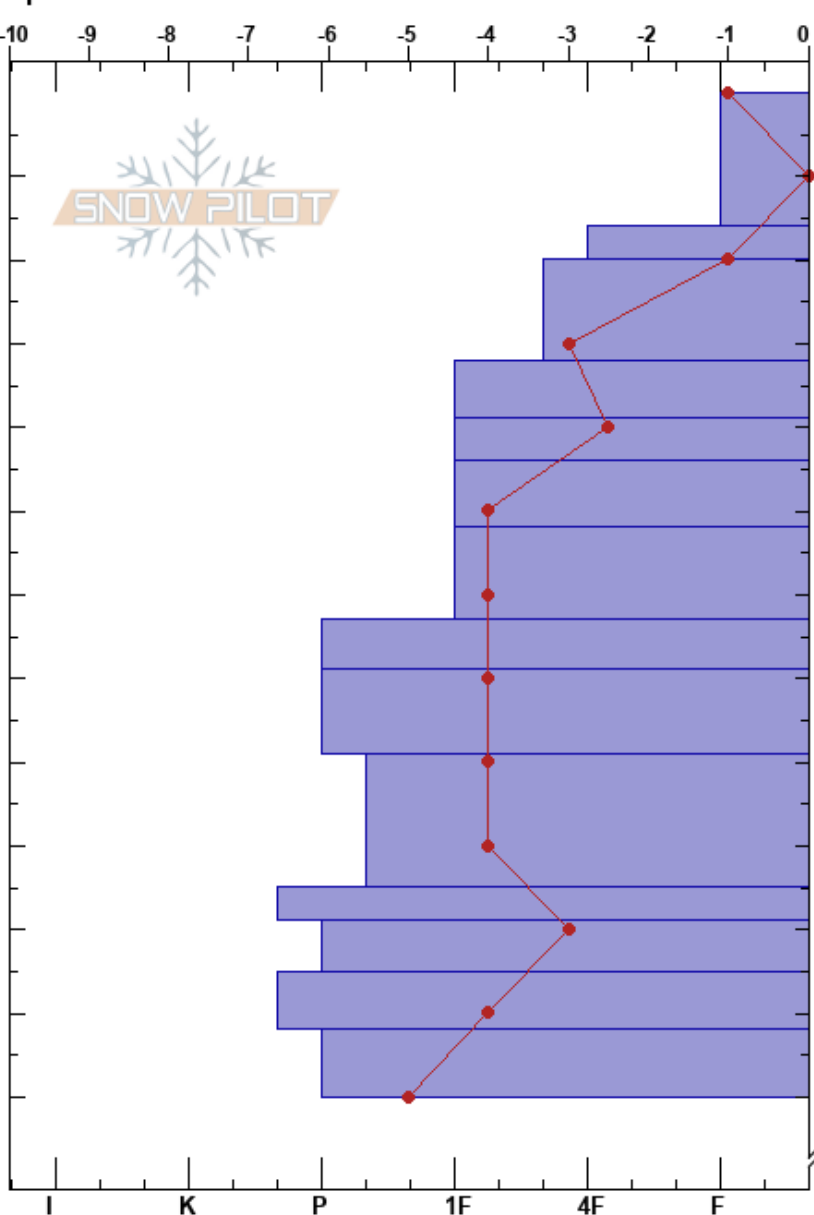

cliffords wish
 Wasatch Range
 UT
 Elevation: 9360 ft
 Aspect: NE
 Specifics:

Thomas Kushner
 03/07/2019 - 1:42pm
 Co-ord: 40.68212N, -111.59486W
 Slope Angle: 32°
 Wind Loading:

Stability:
 Air Temperature: -2.5°C
 Sky Cover: BKN
 Precipitation: NO
 Wind: W Calm

HS:270

Layer Notes:

Form	Crystal		ρ kg/m ³	Stability tests & Layer comments
	Size	Moisture		
+	1			
+	2			← CTV, Q3 @20cm
+				
/	2			
○	0.5			
●	2			
●	0.5			
/	0.5			
●	0.5			
○	1			
●				
●	3			
●	1			
● (○)	0.3			← ECTX