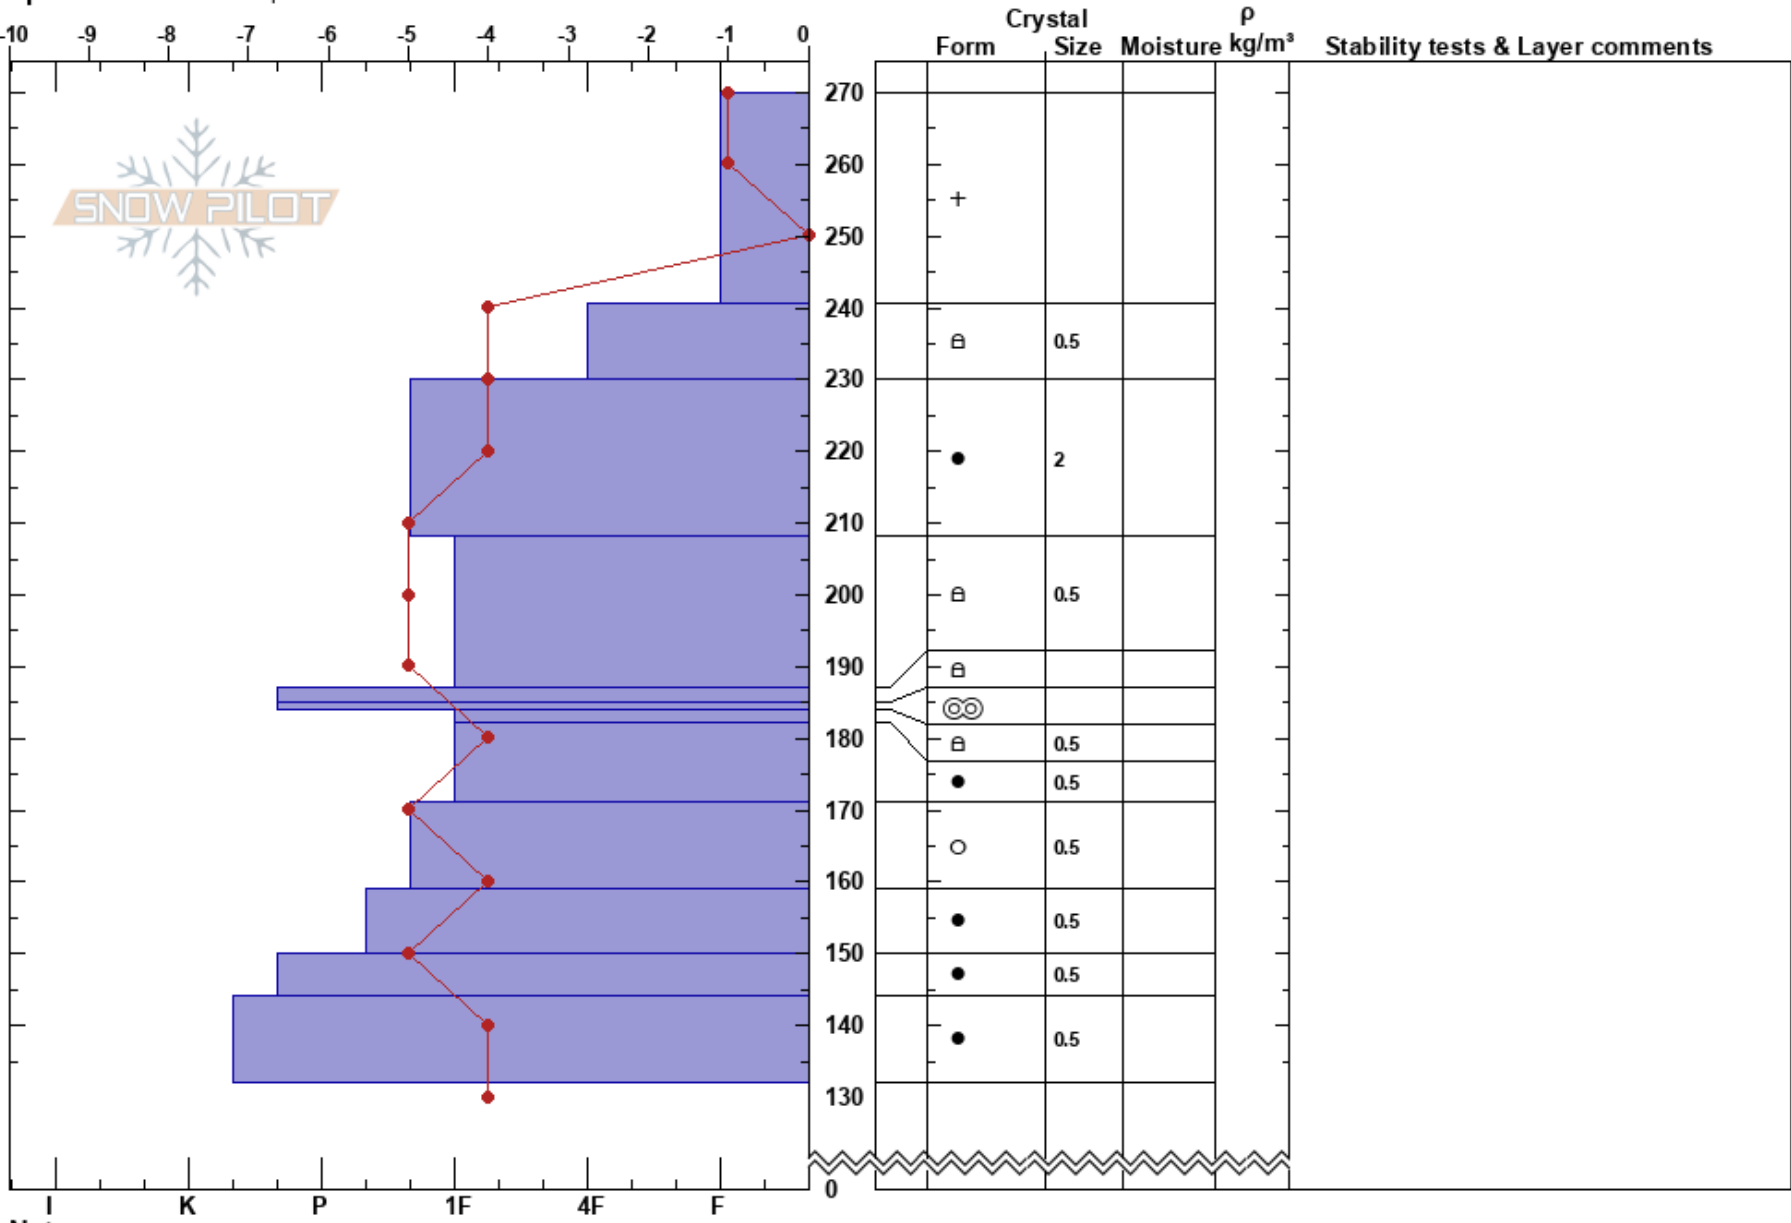

west deso ridge  
 Wasatch Range  
 UT  
 Elevation: 9230 ft  
 Aspect: NE  
 Specifics: We skied slope

Thomas Kushner  
 03/06/2019 - 12:24pm  
 Co-ord: 40.65810N, -111.60400W  
 Slope Angle: 32°  
 Wind Loading:

Stability: **HS:270** **Layer Notes:**  
 Air Temperature: -1°C **PF:34**  
 Sky Cover: OVC  
 Precipitation: S1  
 Wind: SW Light Breeze

Notes: