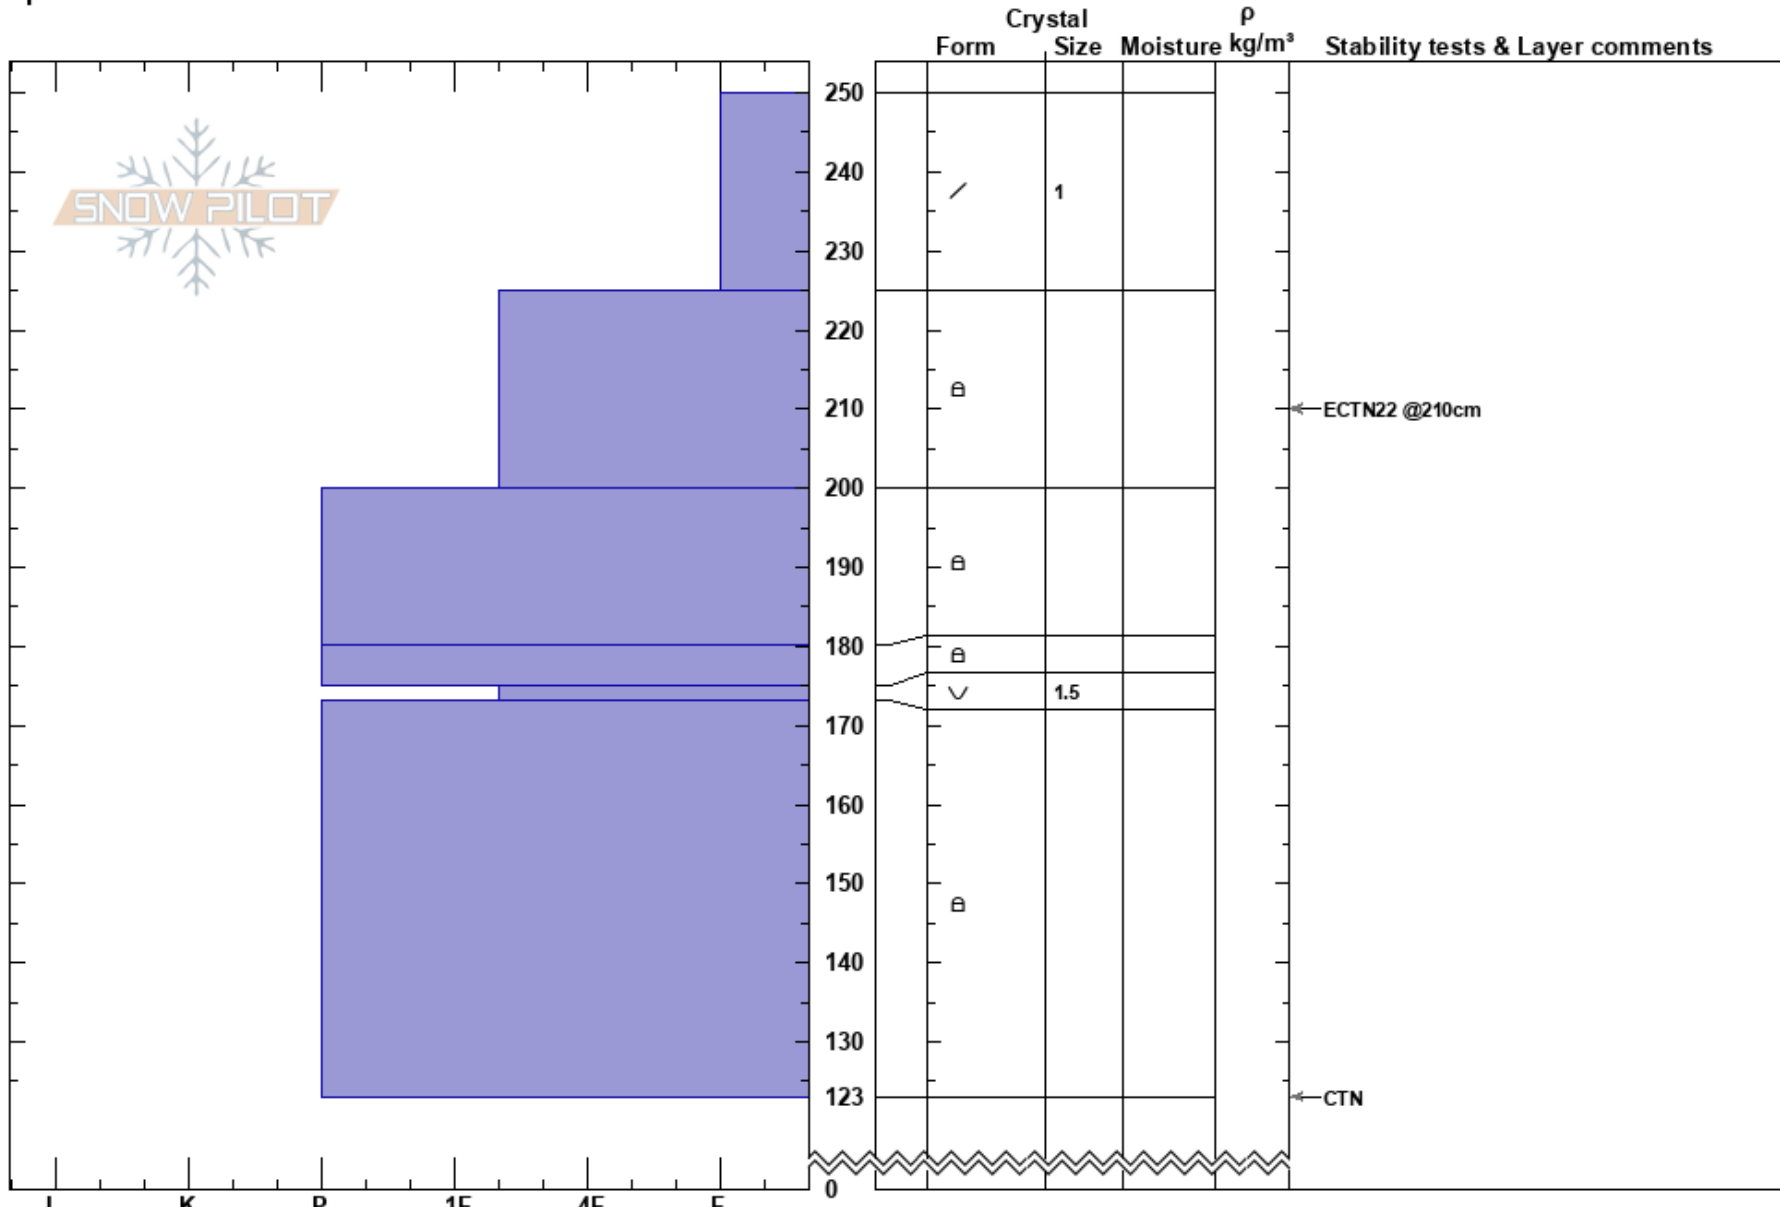

Cracked Ice Lower
 Chugach Range
 AK
 Elevation: 3670 ft
 Aspect: 23°
 Specifics:

Tanner Haskins
 03/06/2019 - 10:00am
 Co-ord:
 Slope Angle: 26°
 Wind Loading:

Stability:
 Air Temperature:
 Sky Cover: CLR
 Precipitation: NO
 Wind: Calm

HS:250
 PF:35 175-173cm:Problematic layer

Notes: 3 - 5mm Surface Hoar