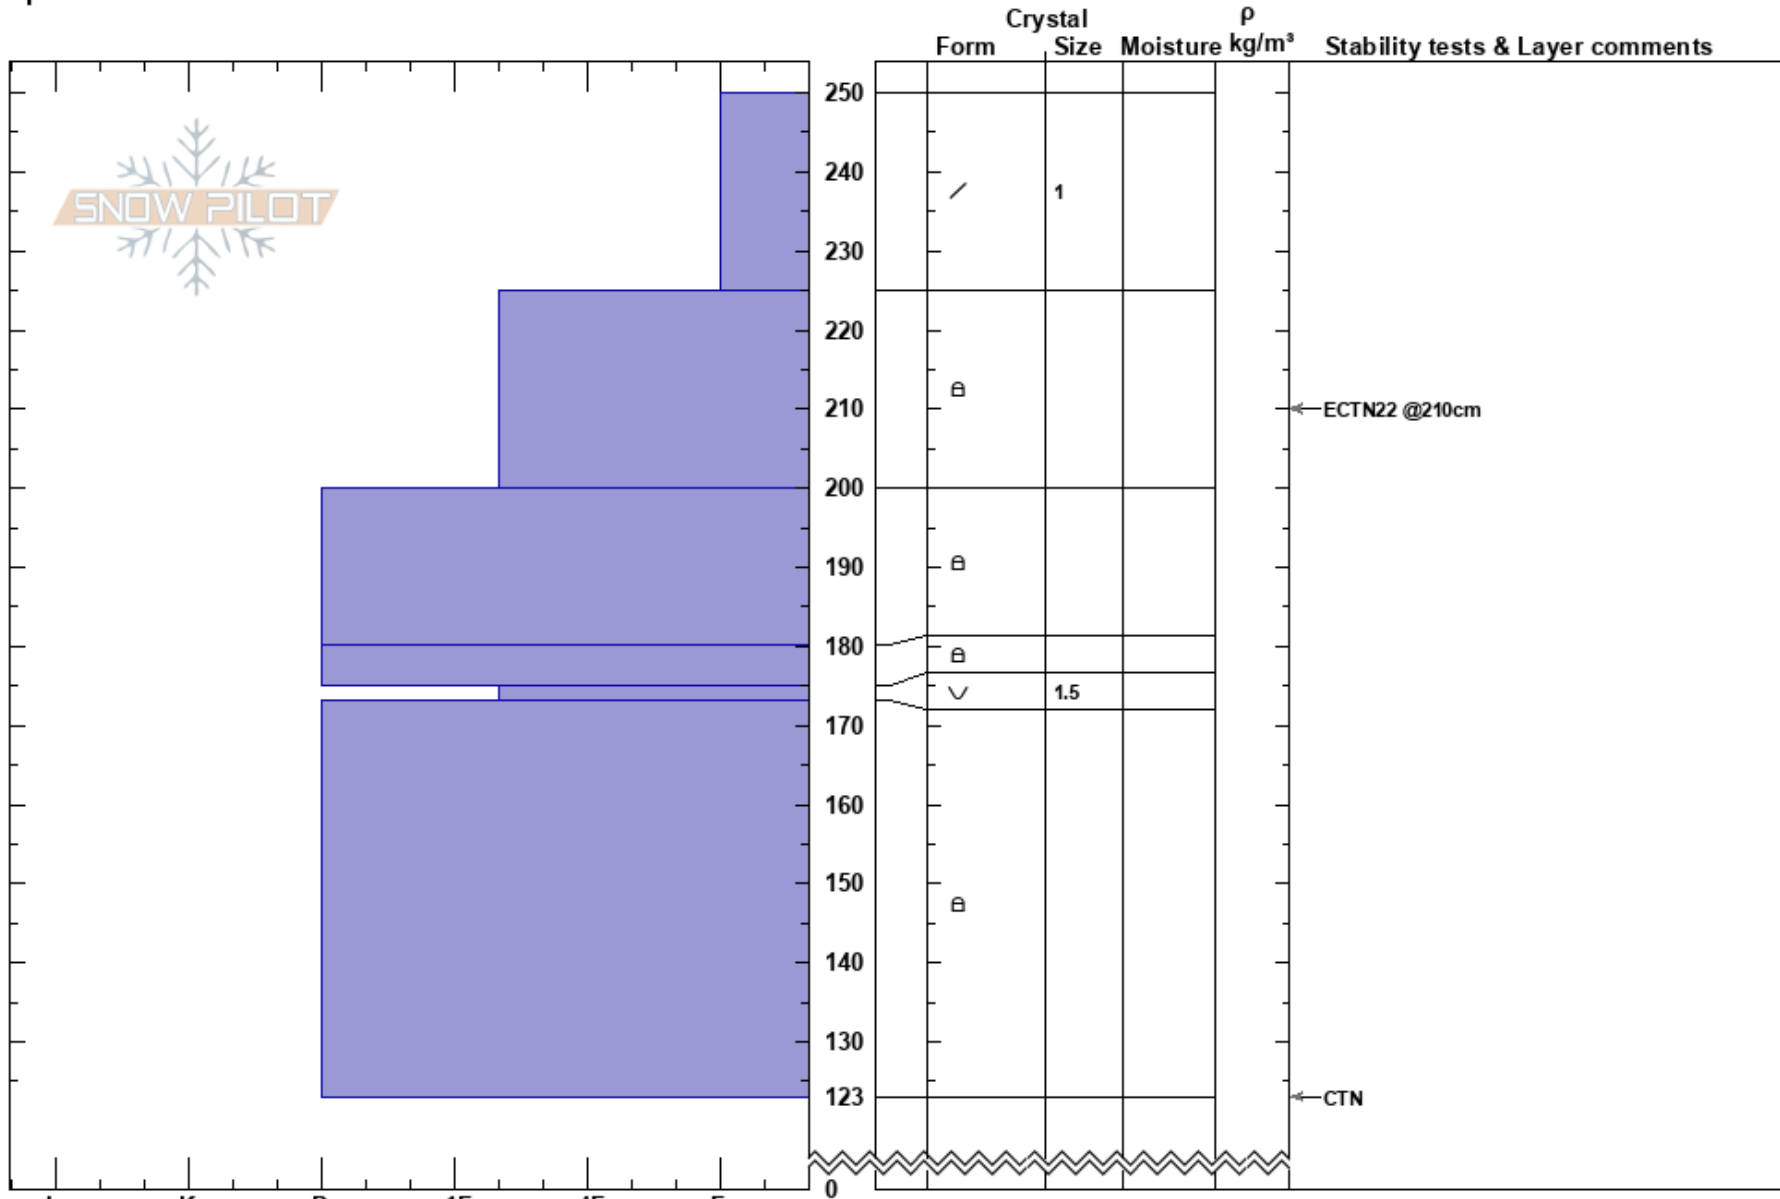

Cracked Ice Lower  
 Chugach Range  
 AK  
 Elevation: 3670 ft  
 Aspect: 23°  
 Specifics:

Tanner Haskins  
 03/06/2019 - 10:00am  
 Co-ord:  
 Slope Angle: 26°  
 Wind Loading:

Stability:  
 Air Temperature:  
 Sky Cover: CLR  
 Precipitation: NO  
 Wind: Calm

HS:250  
 PF:35 175-173cm:Problematic layer

Notes: 3 - 5mm Surface Hoar