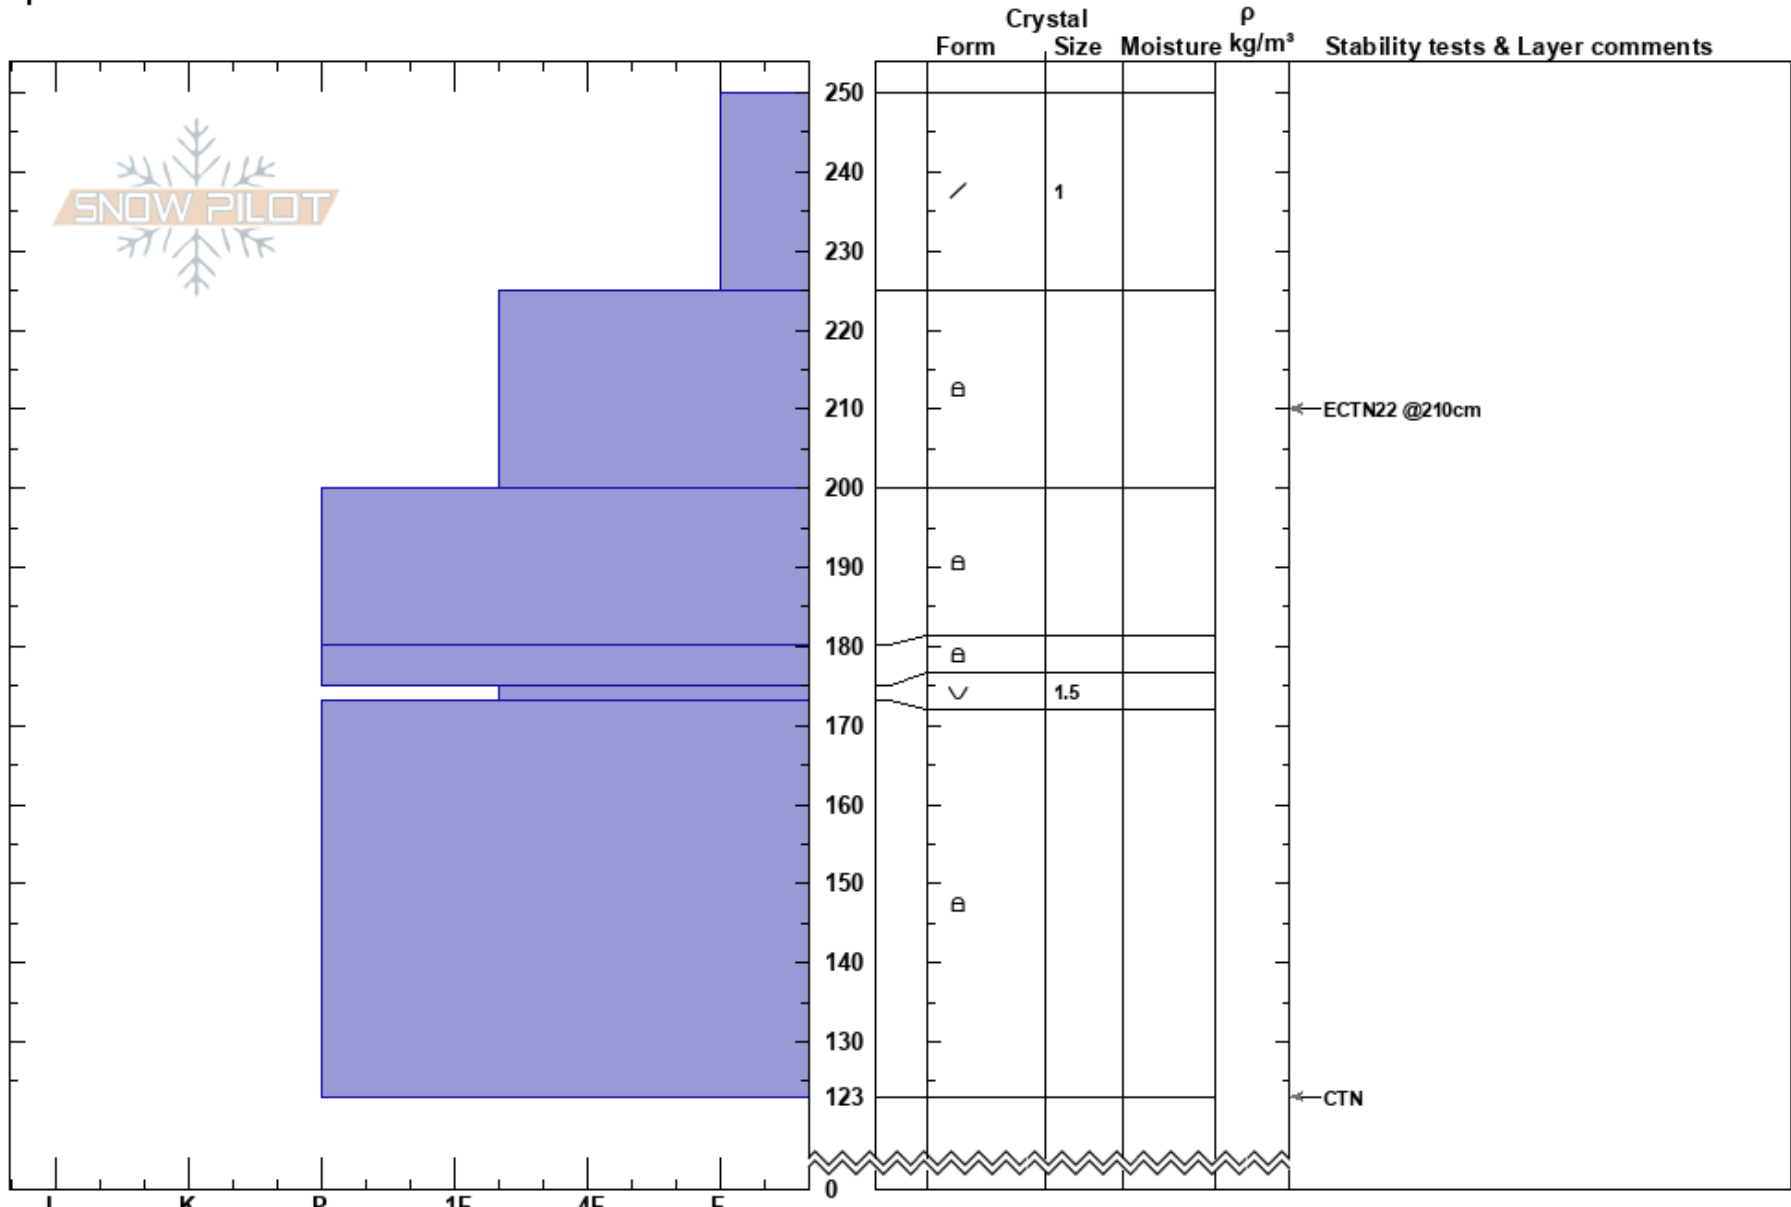

Cracked Ice Lower
 Chugach Range
 AK
 Elevation: 3670 ft
 Aspect: 23°
 Specifics:

Tanner Haskins
 03/06/2019 - 10:00am
 Co-ord:
 Slope Angle: 26°
 Wind Loading:

Stability:
 Air Temperature:
 Sky Cover: CLR
 Precipitation: NO
 Wind: Calm

HS:250
 PF:35 175-173cm:Problematic layer

Notes: 3 - 5mm Surface Hoar