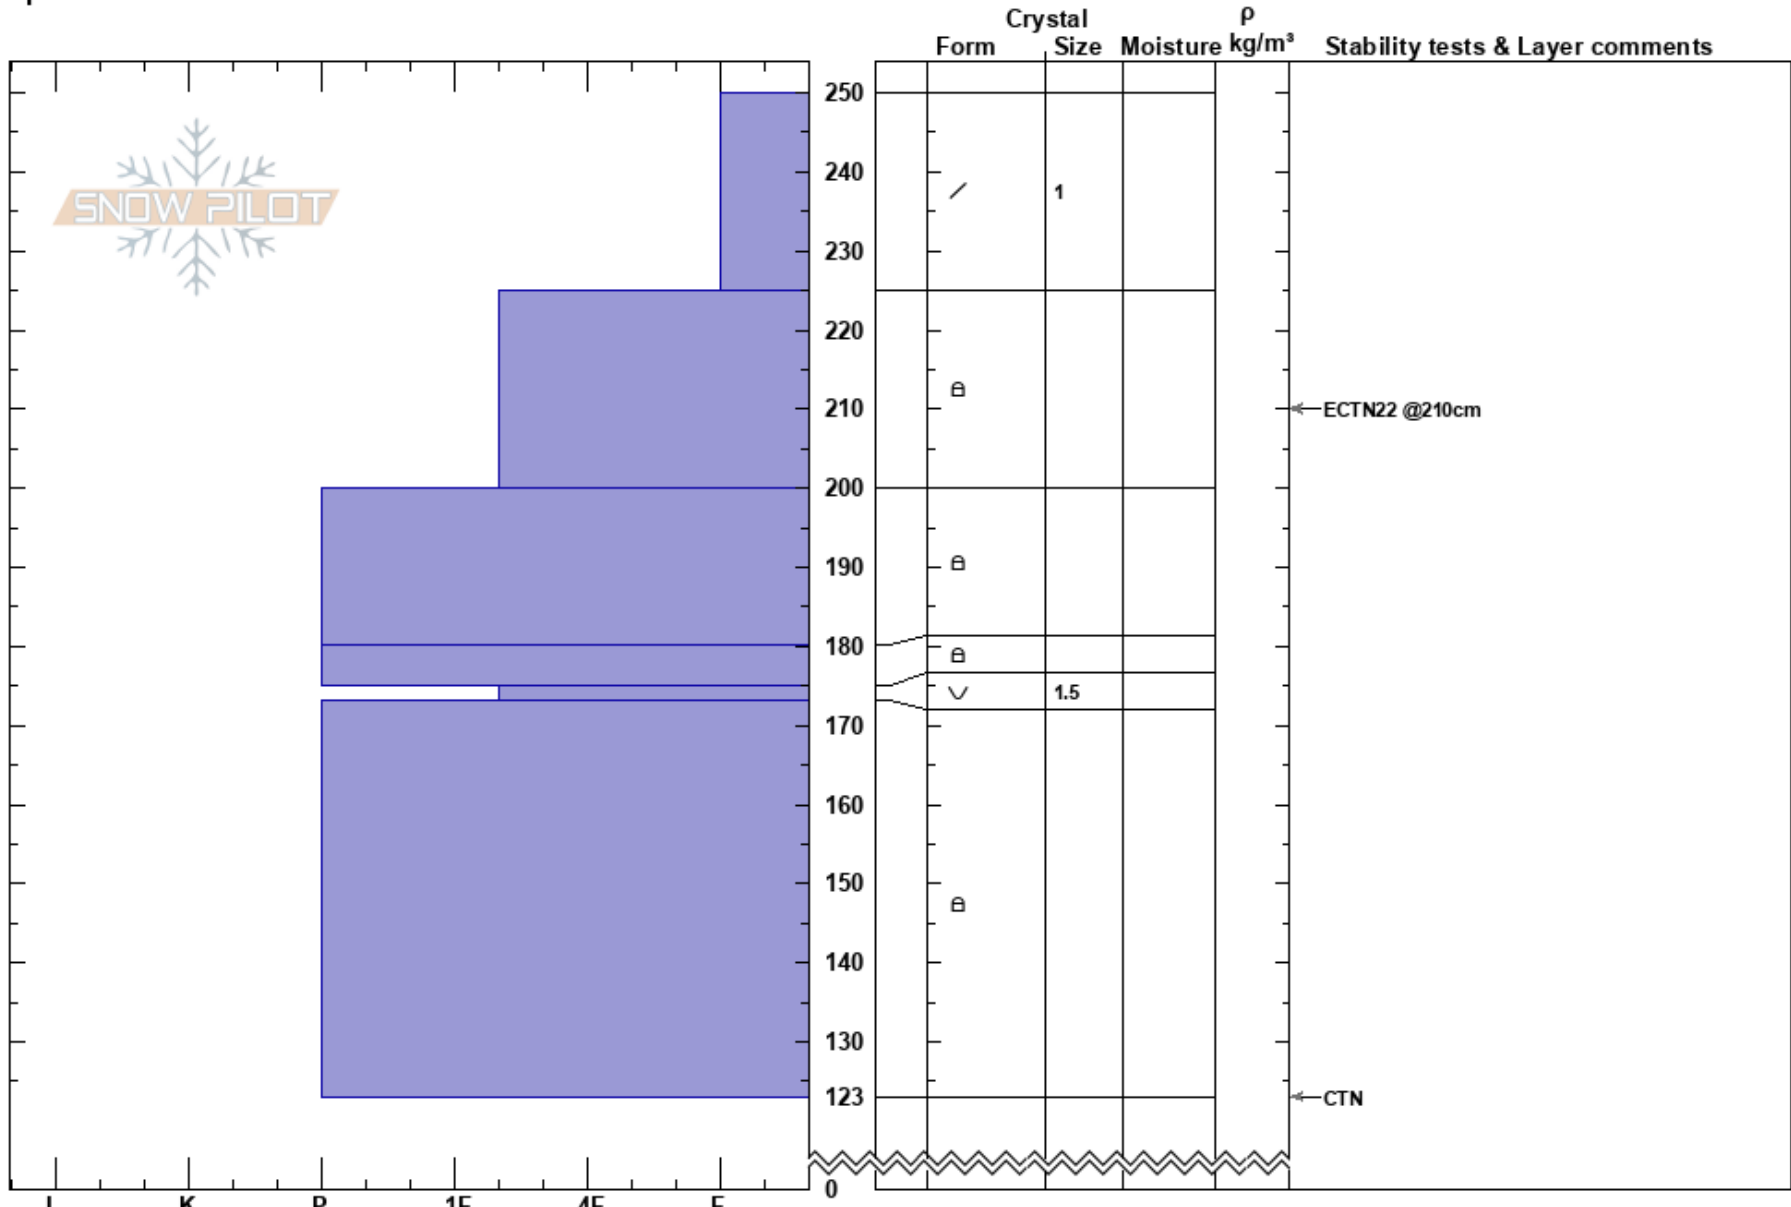

Cracked Ice Lower  
 Chugach Range  
 AK  
 Elevation: 3670 ft  
 Aspect: 23°  
 Specifics:

Tanner Haskins  
 03/06/2019 - 10:00am  
 Co-ord:  
 Slope Angle: 26°  
 Wind Loading:

Stability:  
 Air Temperature:  
 Sky Cover: CLR  
 Precipitation: NO  
 Wind: Calm

HS:250  
 PF:35 175-173cm:Problematic layer

Notes: 3 - 5mm Surface Hoar