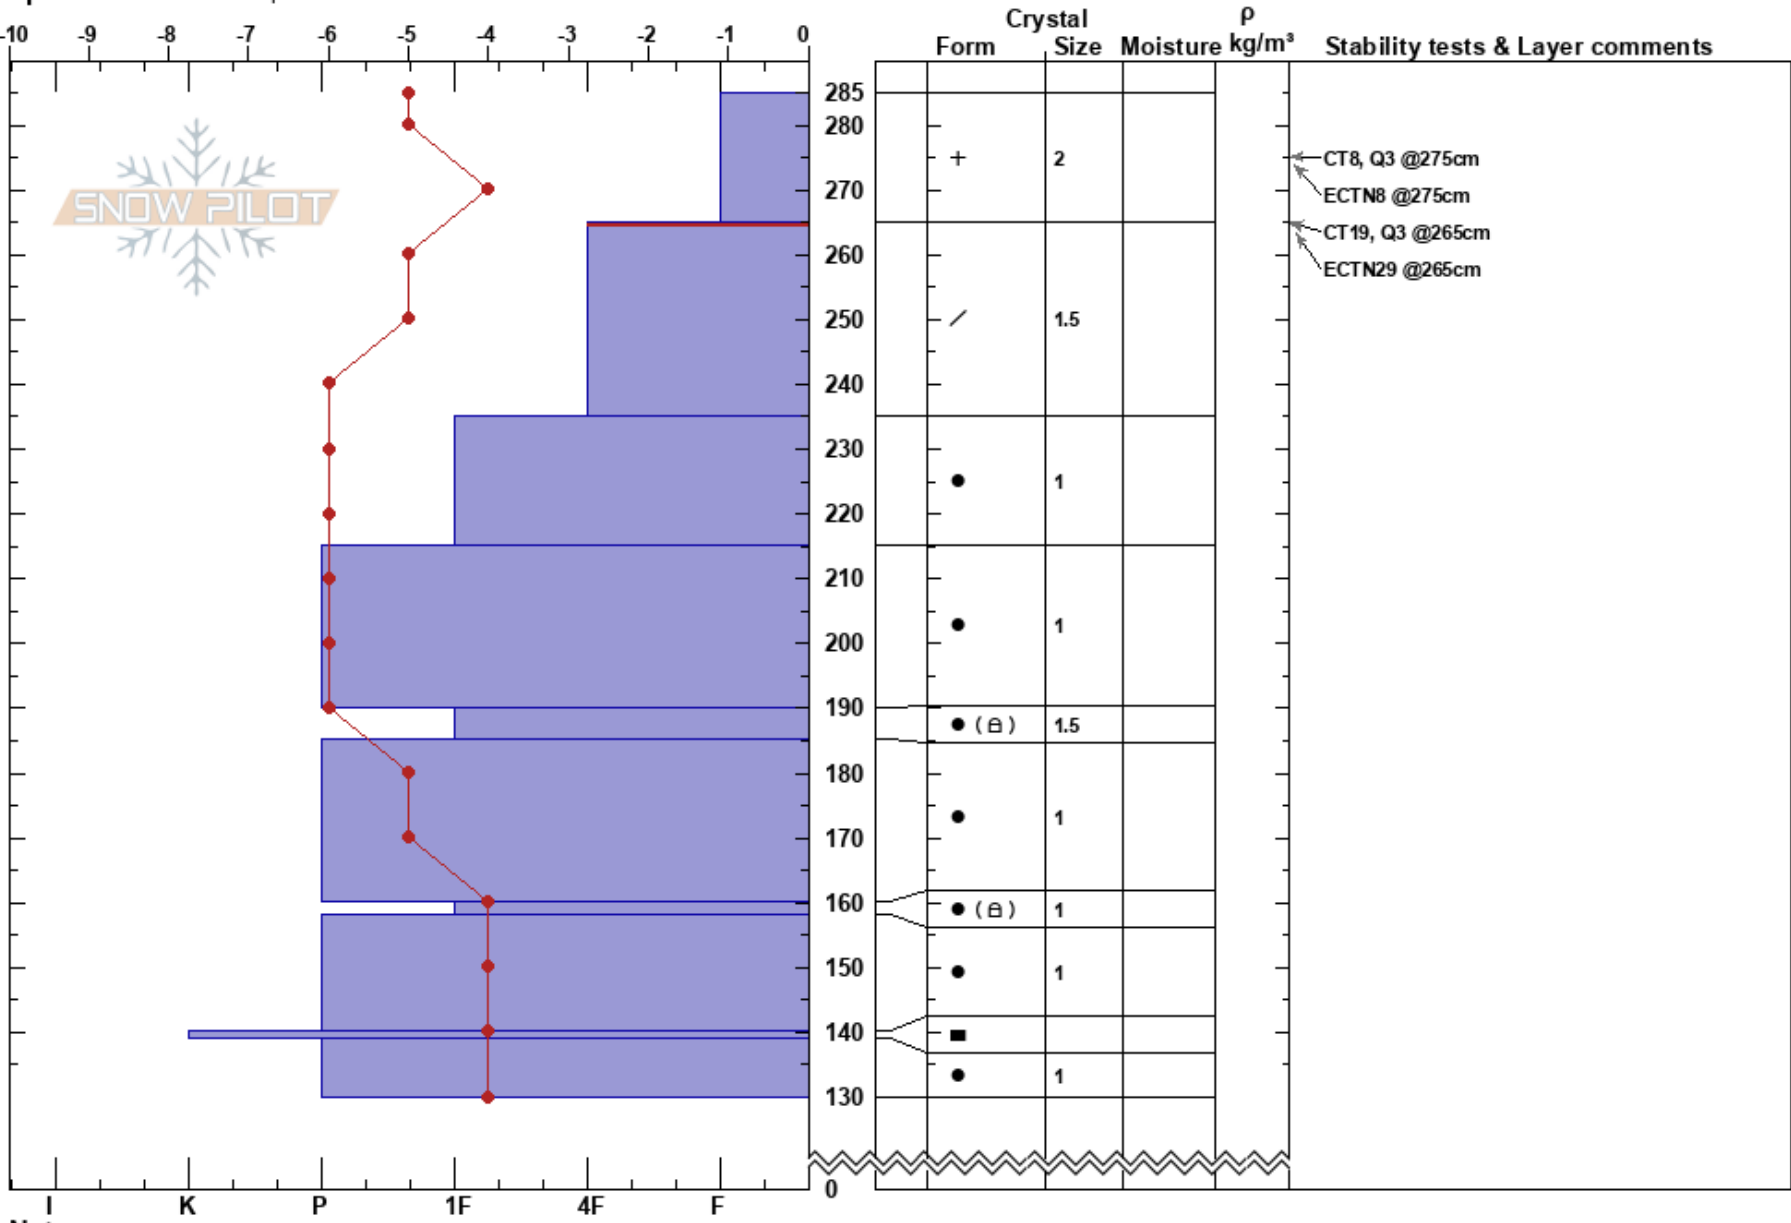

Moon Peak  
 Bitterroot  
 ID  
 Elevation: 5500 ft  
 Aspect: 80°  
 Specifics: We skied slope

Melissa Hendrickson  
 03/07/2019 - 10:45am  
 Co-ord: 47.41199N, -115.86720W  
 Slope Angle: 26°  
 Wind Loading: no

Stability: Good HS:285 Layer Notes:  
 Air Temperature: -7°C PS: 30 265-235cm:Problematic layer  
 Sky Cover: BKN  
 Precipitation: S-1  
 Wind: SW Calm

Notes: