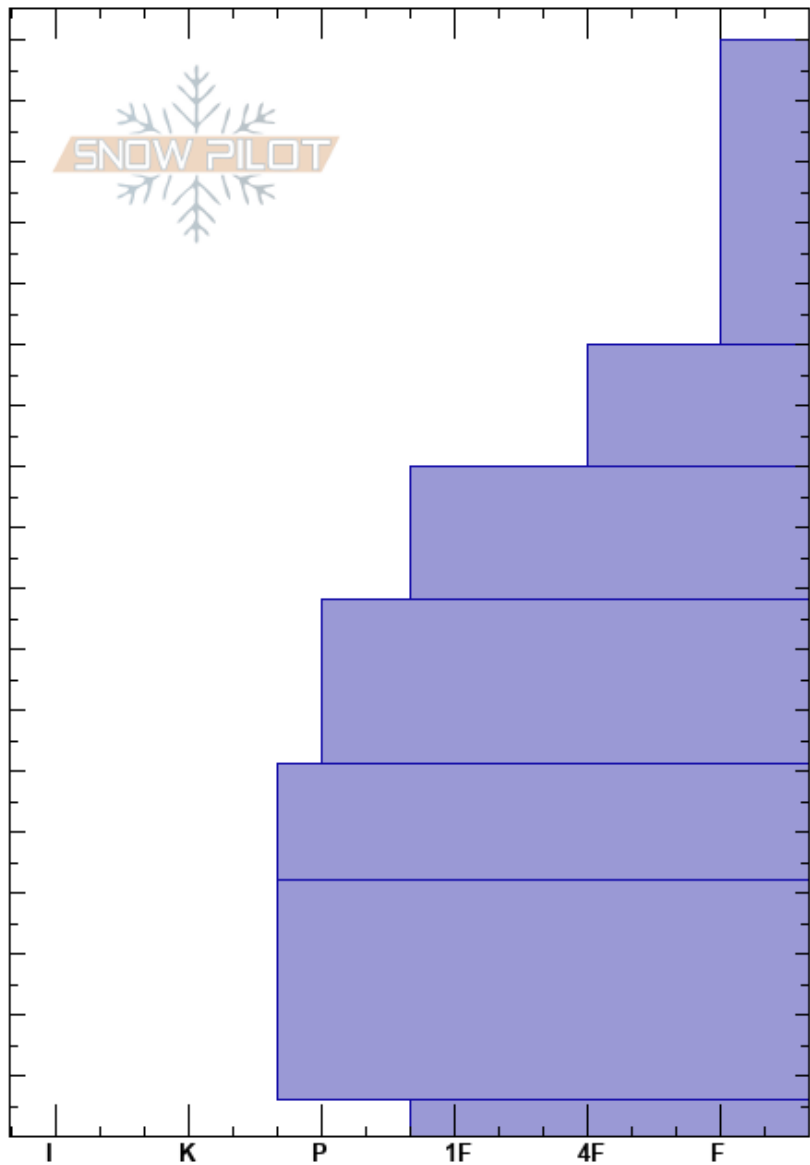

Billy's Bowl Shoulder
Tenmile Range
CO
Elevation: 11700 ft
Aspect: 50°
Specifics: Instability rapidly rising; We skied slope

Kyle Armstrong
03/07/2019 - 1:30pm
Co-ord:
Slope Angle: 28°
Wind Loading: yes

Stability: **HS:** 180
Air Temperature: 2°C
Sky Cover: OVC
Precipitation: S2
Wind: W Light Breeze

Layer Notes:

Crystal Form	Crystal Size	Moisture	ρ kg/m ³	Stability tests & Layer comments

← CT30, Q3 @130cm