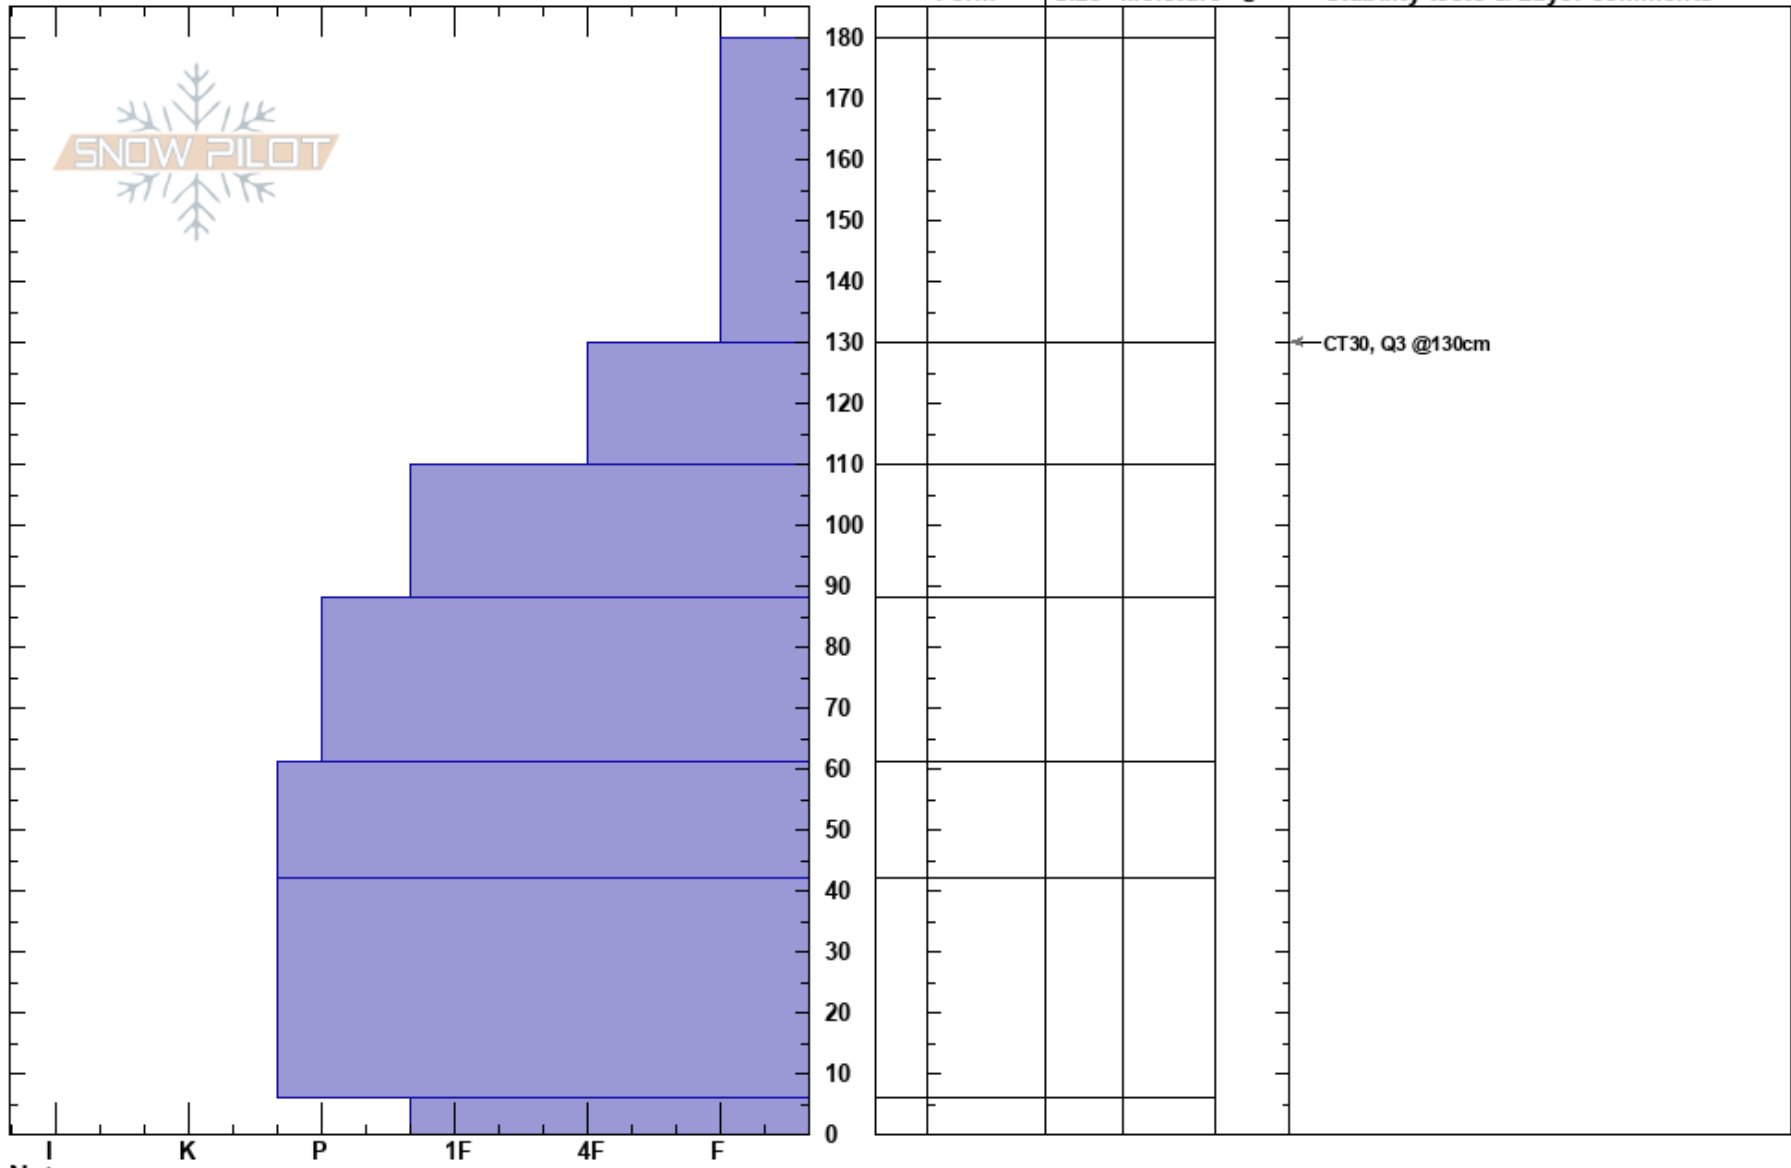

Billy's Bowl Shoulder  
 Tenmile Range  
 CO  
**Elevation:** 11700 ft  
**Aspect:** 50°  
**Specifics:** Instability rapidly rising; We skied slope

Kyle Armstrong  
 03/07/2019 - 1:30pm  
**Co-ord:**  
**Slope Angle:** 28°  
**Wind Loading:** yes

**Stability:** HS:180    **Layer Notes:**  
**Air Temperature:** 2°C  
**Sky Cover:** OVC  
**Precipitation:** S2  
**Wind:** W Light Breeze

Notes: