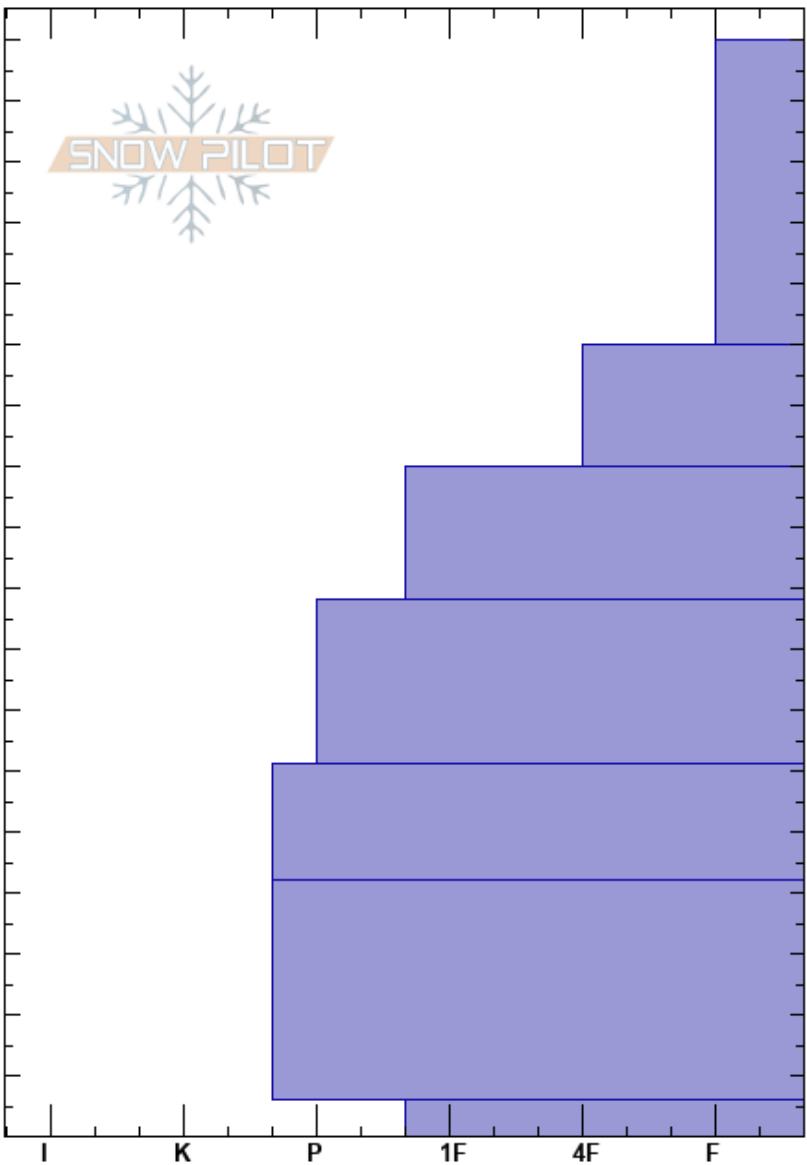

Billy's Bowl Shoulder
Tenmile Range
CO
Elevation: 11700 ft
Aspect: 50°
Specifics: Instability rapidly rising; We skied slope

Kyle Armstrong
03/07/2019 - 1:30pm
Co-ord:
Slope Angle: 28°
Wind Loading: yes

Stability:
Air Temperature: 2°C
Sky Cover: OVC
Precipitation: S2
Wind: W Light Breeze
HS:180
Layer Notes:

Crystal Form	Crystal Size	Moisture	ρ kg/m ³	Stability tests & Layer comments
				← CT30, Q3 @130cm