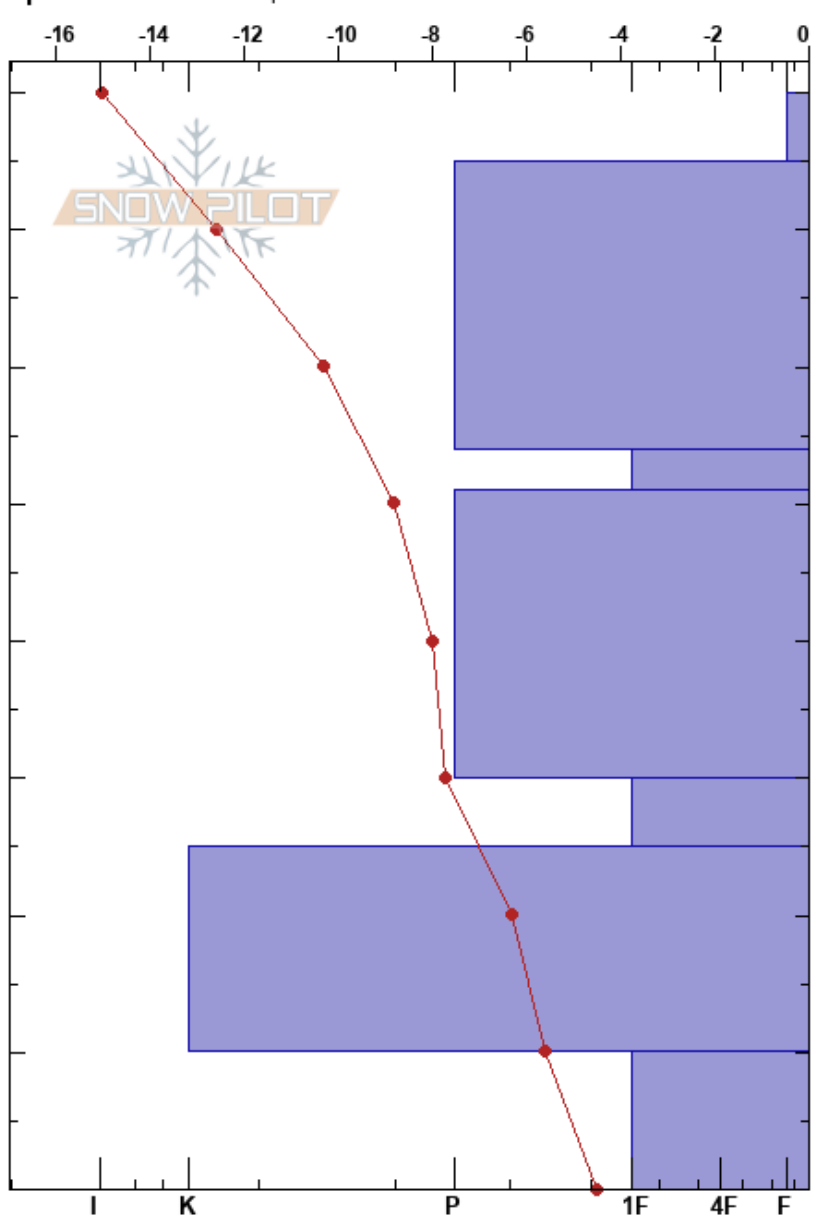

Nuolija
 Abisko
 Sweden
Elevation: 810 m
Aspect: NE
Specifics: We skied slope

Kai Lehtonen
 07/03/2019 - 12:40
Co-ord:
Slope Angle: 20°
Wind Loading:

Stability:
Air Temperature: -8°C
Precipitation: NO
Wind: Calm
HS:80
PF:10 30-25cm:Problematic layer
Layer Notes:

Form	Crystal Size	Moisture	ρ kg/m ³	Stability tests & Layer comments
/	0.3			
•	0.1			
•	0.1			
•	0.1			
□	1			CT11, SC @30cm CT12, SC @30cm ECTP24 @30cm
⊗				
^	2			

Notes: