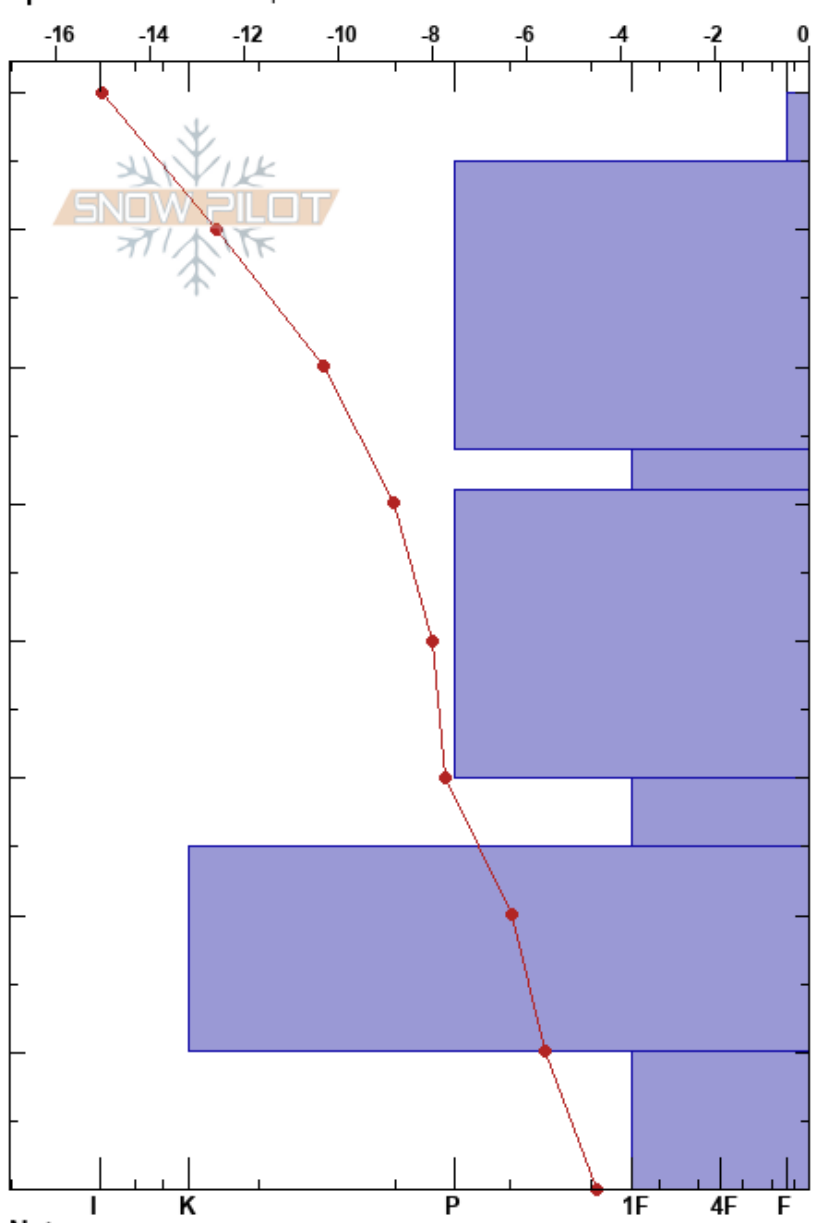

Nuolija
 Abisko
 Sweden
Elevation: 810 m
Aspect: NE
Specifics: We skied slope

Kai Lehtonen
 07/03/2019 - 12:40
Co-ord:
Slope Angle: 20°
Wind Loading:

Stability:
Air Temperature: -8°C
Precipitation: NO
Wind: Calm
HS:80
PF:10 30-25cm:Problematic layer
Layer Notes:

Form	Crystal Size	Moisture	ρ kg/m ³	Stability tests & Layer comments
/	0.3			
•	0.1			
•	0.1			
•	0.1			
□	1			CT11, SC @30cm CT12, SC @30cm ECTP24 @30cm
⊗				
^	2			

Notes: