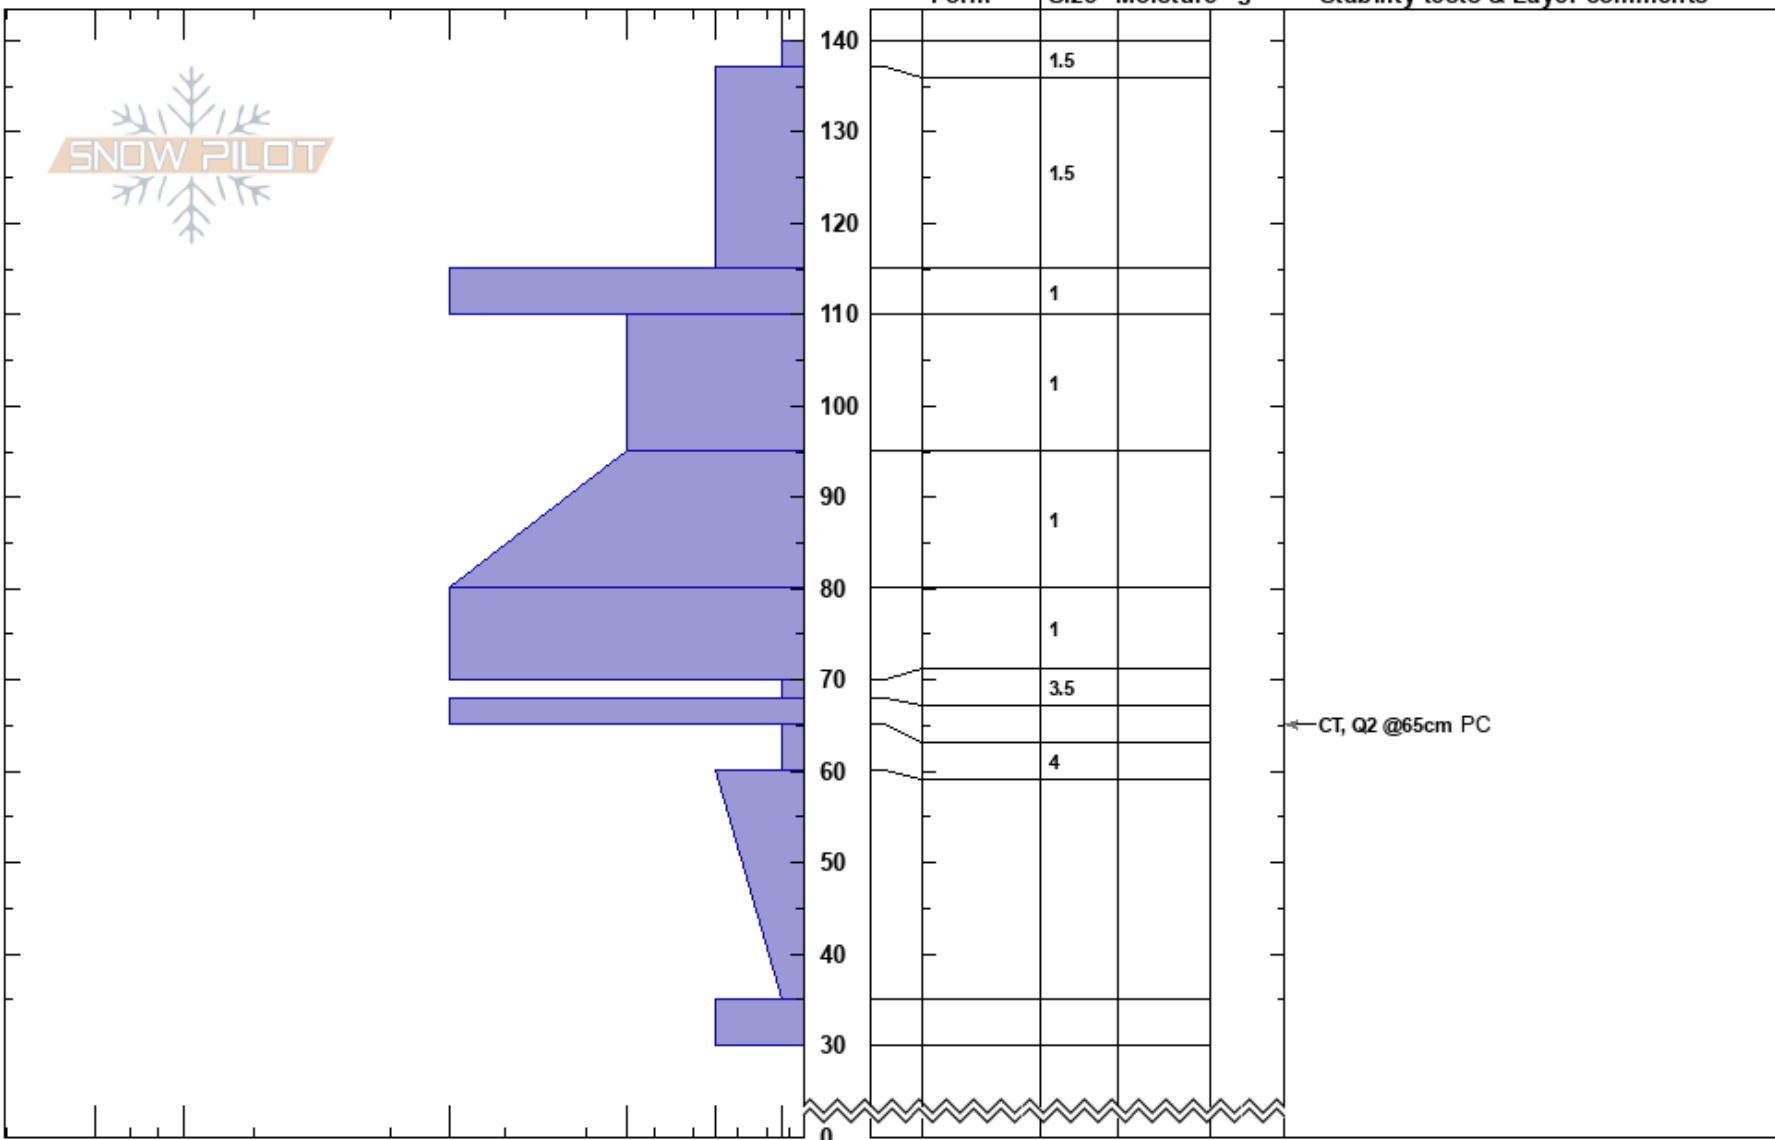

les couchettes
 Alpes du Sud
 France
Elevation: 6600 ft
Aspect: SE
Specifics: Ski tracks on slope

Evan Clapper
 07/03/2019 - 12:00
Co-ord: 45.03145N, 6.40845W
Slope Angle: 10°
Wind Loading: previous

Stability:
Air Temperature: 2°C
Sky Cover: BKN
Precipitation: NO
Wind: SW Light Breeze

HS: 140
PF: 15 65-60cm: Problematic layer

Layer Notes:
 ρ
 kg/m³
 Stability tests & Layer comments

Notes: