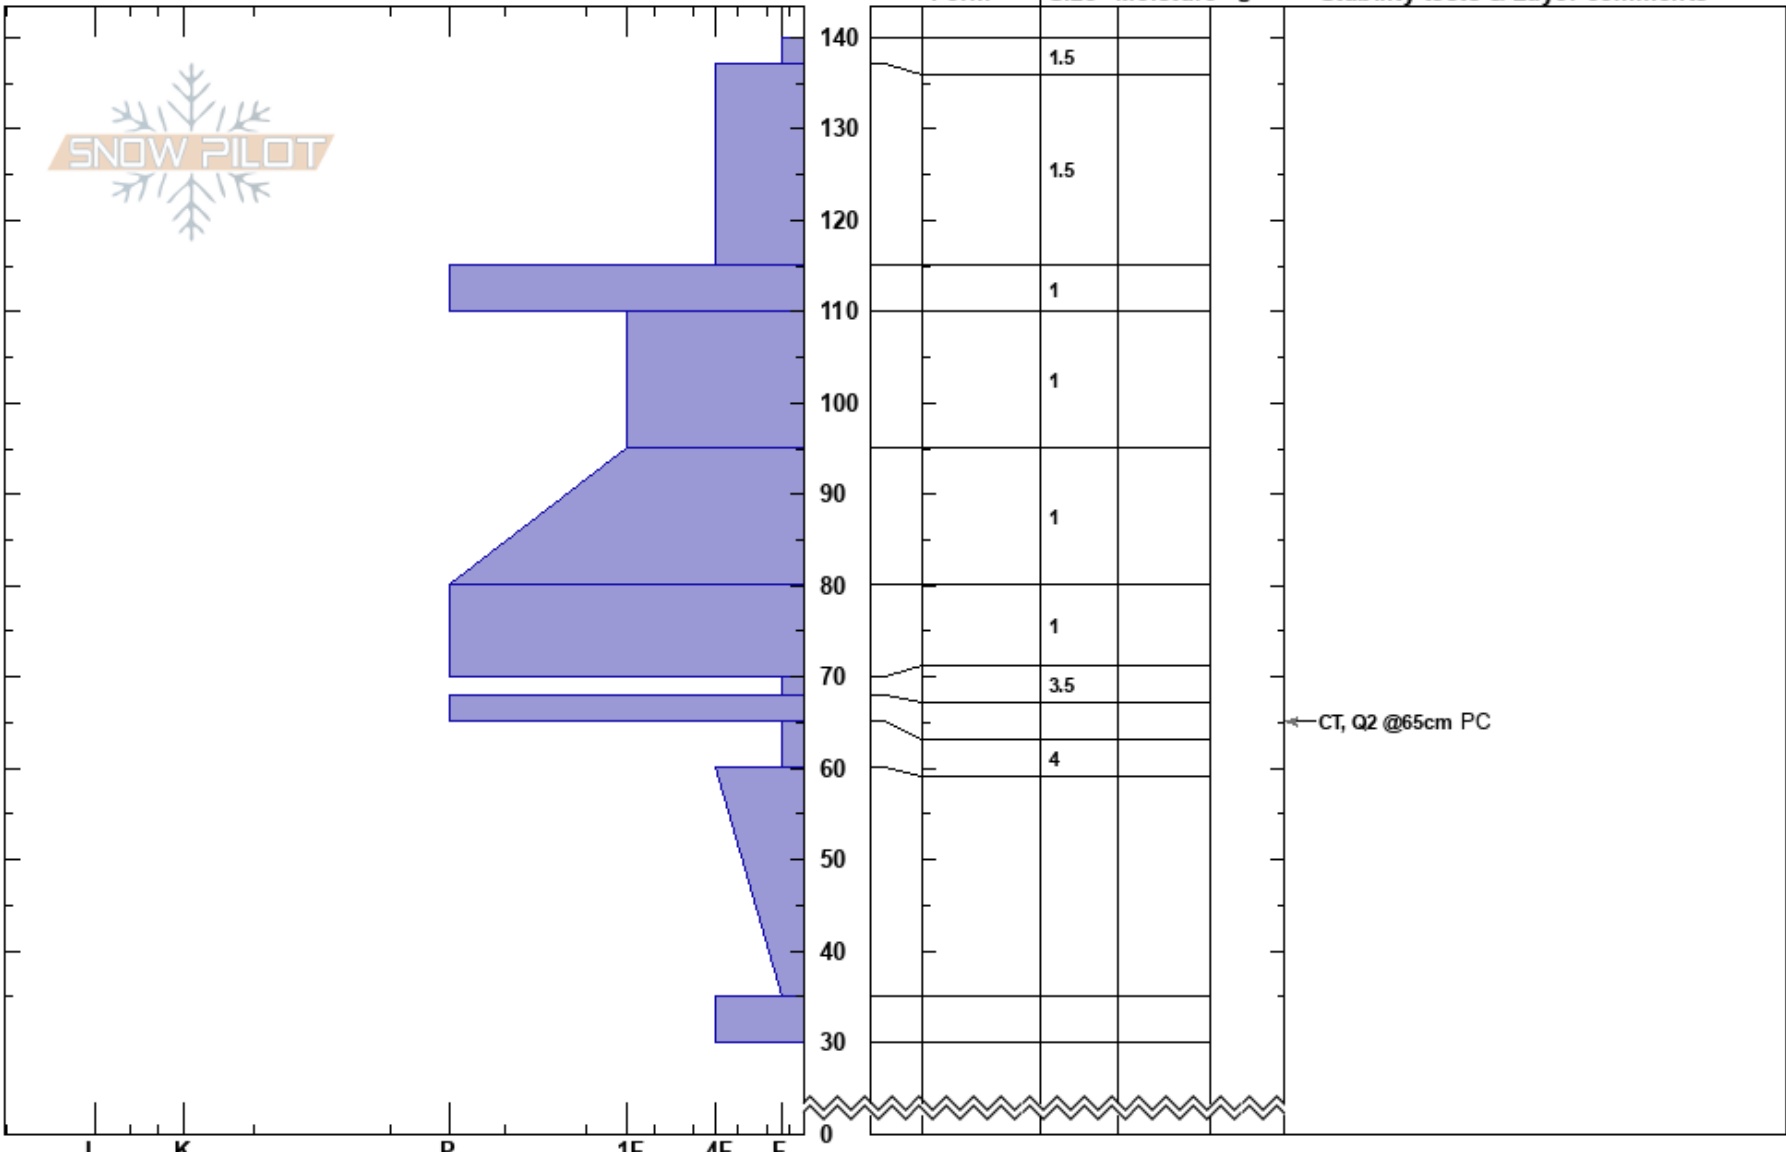

les couchettes
 Alpes du Sud
 France
Elevation: 6600 ft
Aspect: SE
Specifics: Ski tracks on slope

Evan Clapper
 07/03/2019 - 12:00
Co-ord: 45.03145N, 6.40845W
Slope Angle: 10°
Wind Loading: previous

Stability:
Air Temperature: 2°C
Sky Cover: BKN
Precipitation: NO
Wind: SW Light Breeze

HS: 140
PF: 15 65-60cm: Problematic layer

ρ
kg/m³
Stability tests & Layer comments

Notes: