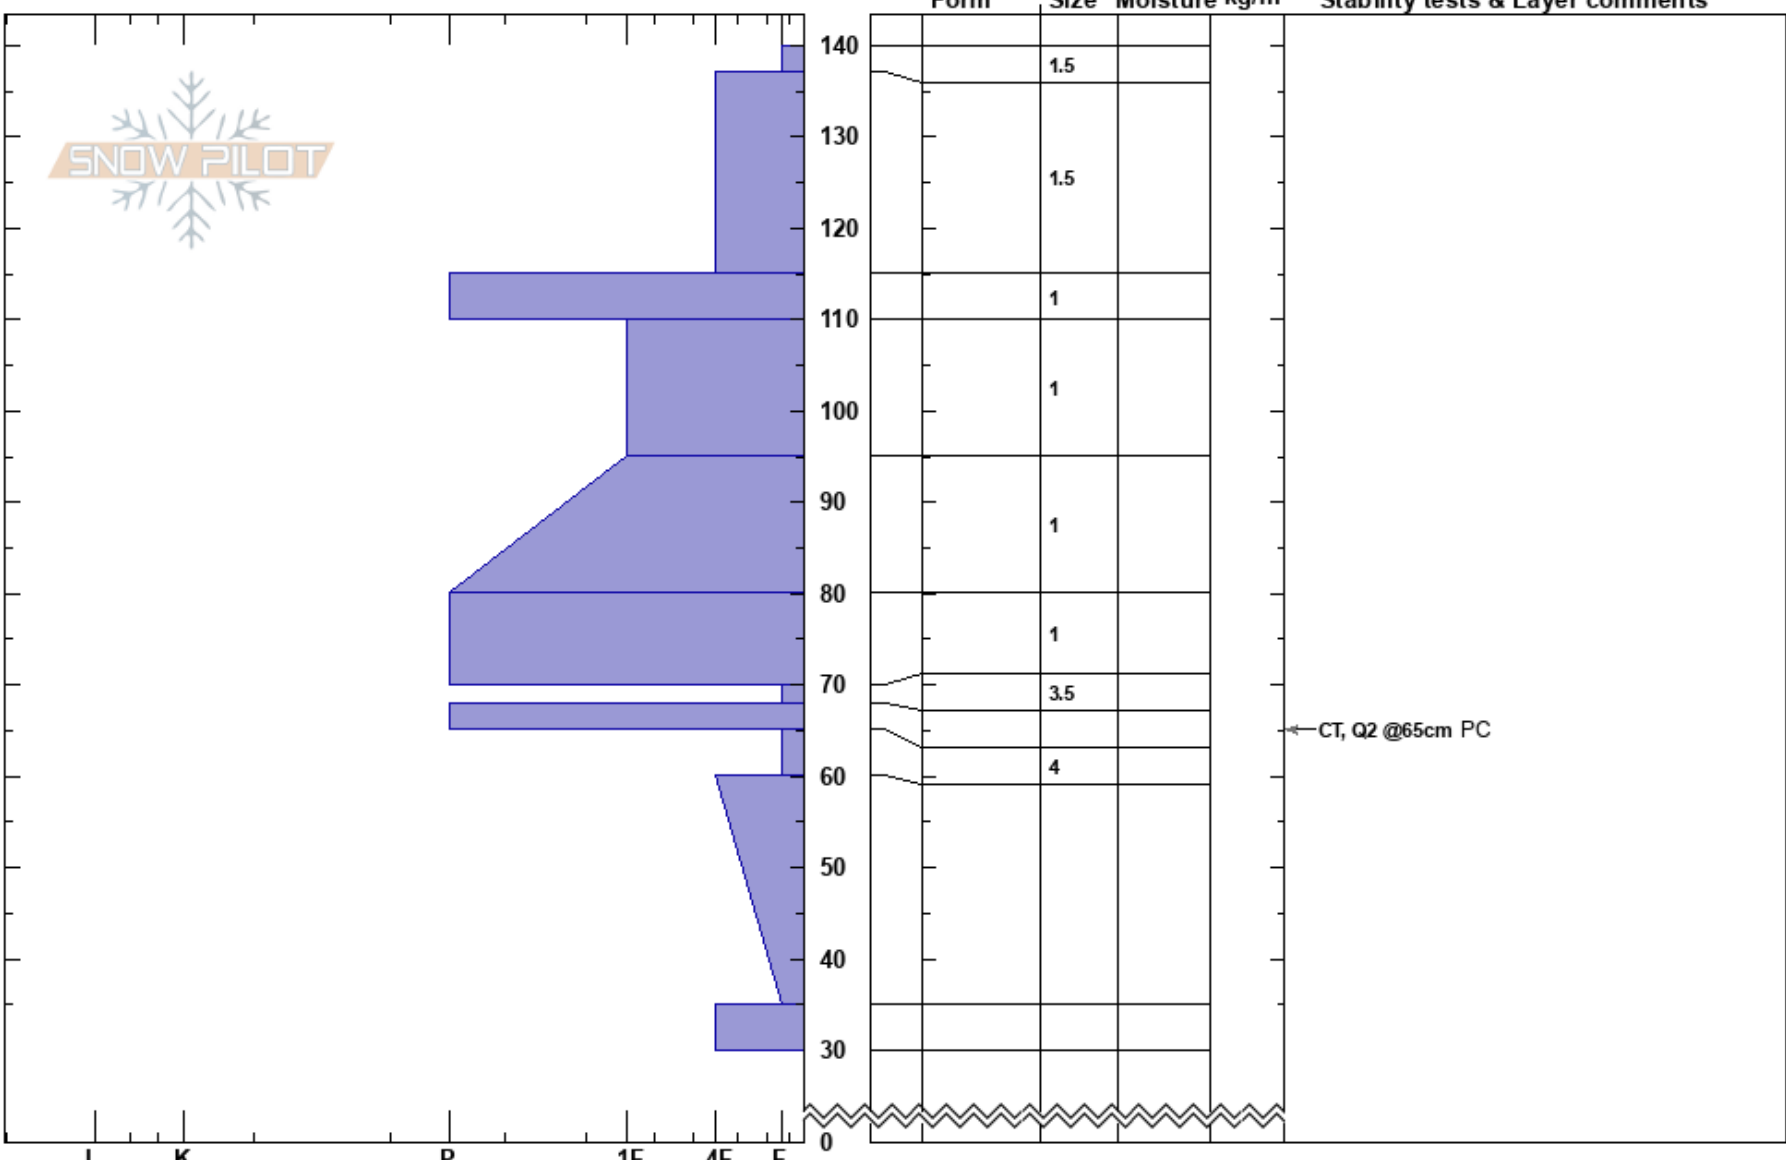

les couchettes
 Alpes du Sud
 France
Elevation: 6600 ft
Aspect: SE
Specifics: Ski tracks on slope

Evan Clapper
 07/03/2019 - 12:00
Co-ord: 45.03145N, 6.40845W
Slope Angle: 10°
Wind Loading: previous

Stability:
Air Temperature: 2°C
Sky Cover: BKN
Precipitation: NO
Wind: SW Light Breeze

HS: 140
PF: 15 65-60cm: Problematic layer

Layer Notes:

Crystal Form	Crystal Size	Moisture	ρ kg/m ³	Stability tests & Layer comments
	1.5			
	1.5			
	1			
	1			
	1			
	1			
	3.5			
	4			← CT, Q2 @65cm PC