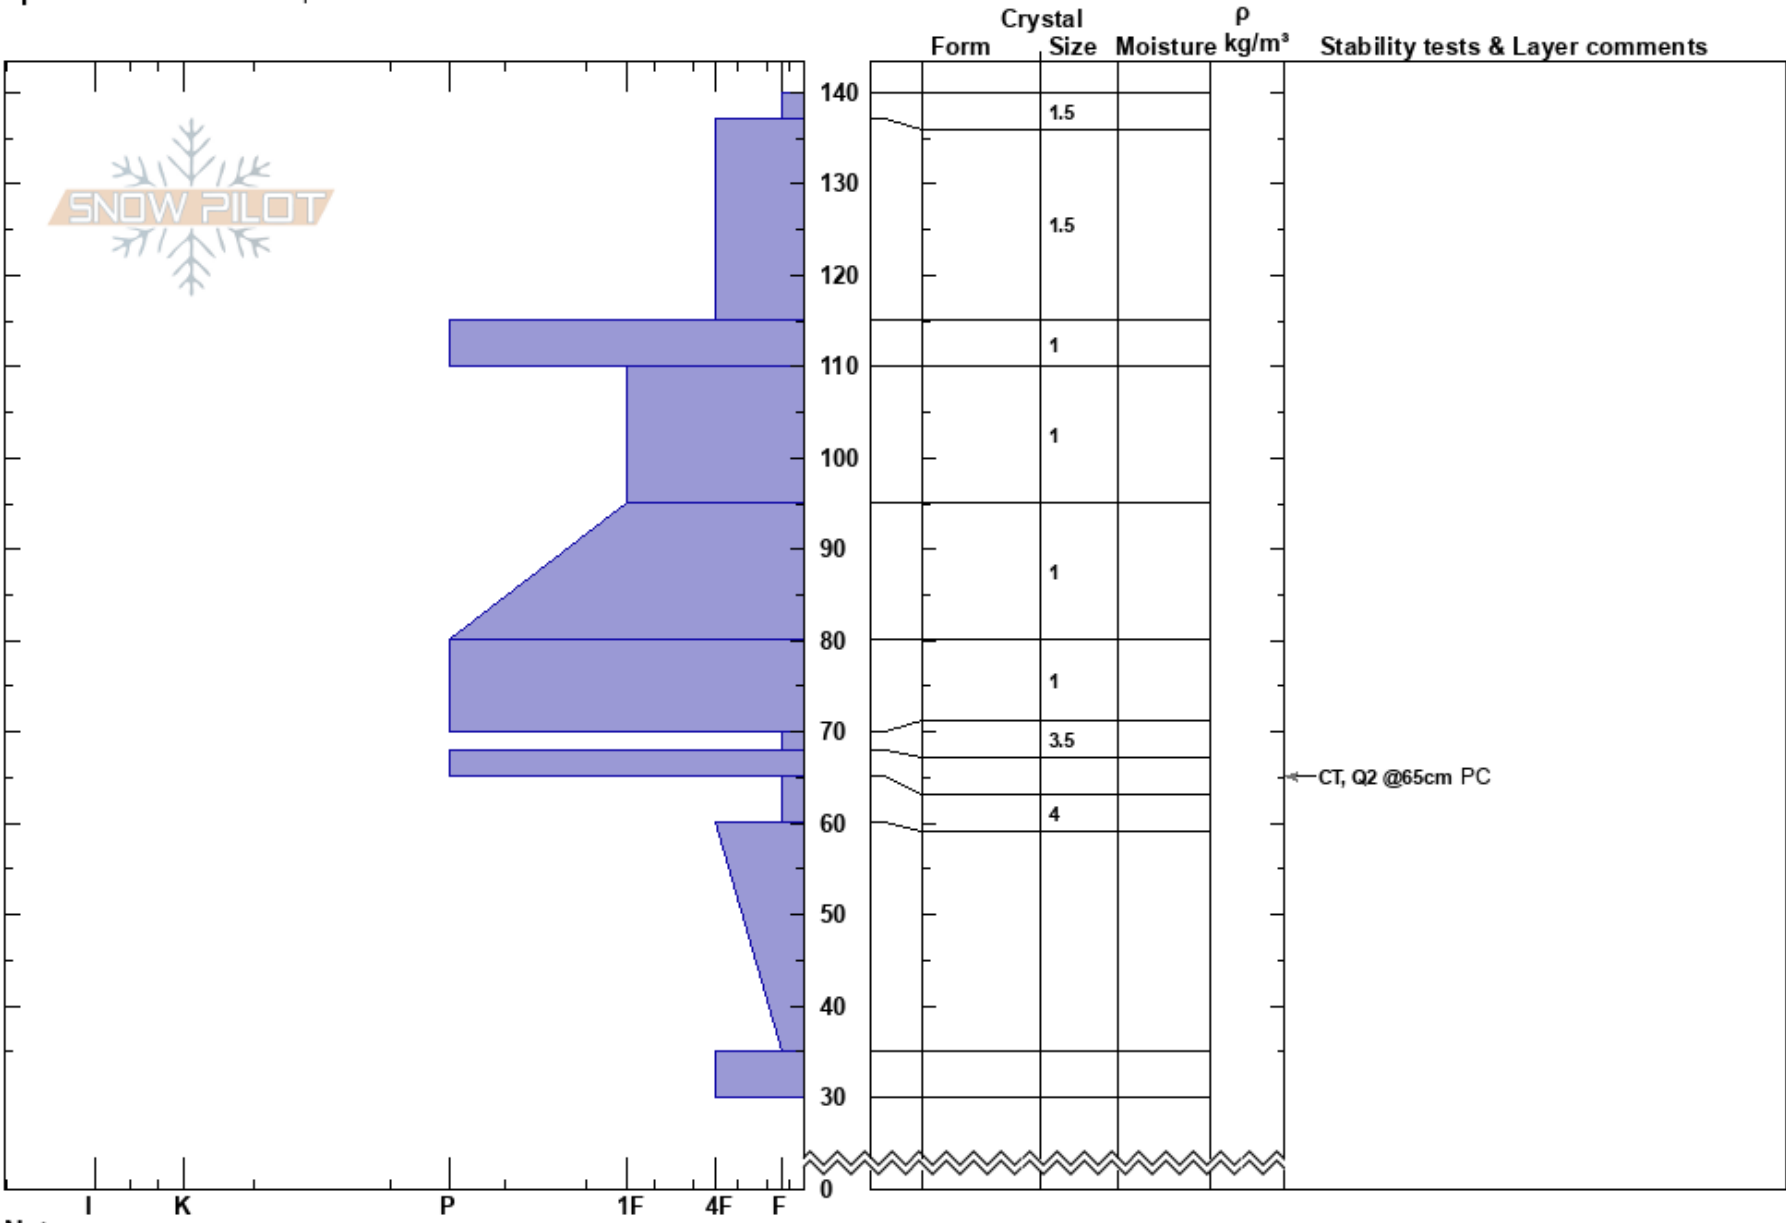

les couchettes
 Alpes du Sud
 France
Elevation: 6600 ft
Aspect: SE
Specifics: Ski tracks on slope

Evan Clapper
 07/03/2019 - 12:00
Co-ord: 45.03145N, 6.40845W
Slope Angle: 10°
Wind Loading: previous

Stability:
Air Temperature: 2°C
Sky Cover: BKN
Precipitation: NO
Wind: SW Light Breeze

HS: 140
PF: 15 65-60cm: Problematic layer

Layer Notes:
 Stability tests & Layer comments

Notes: