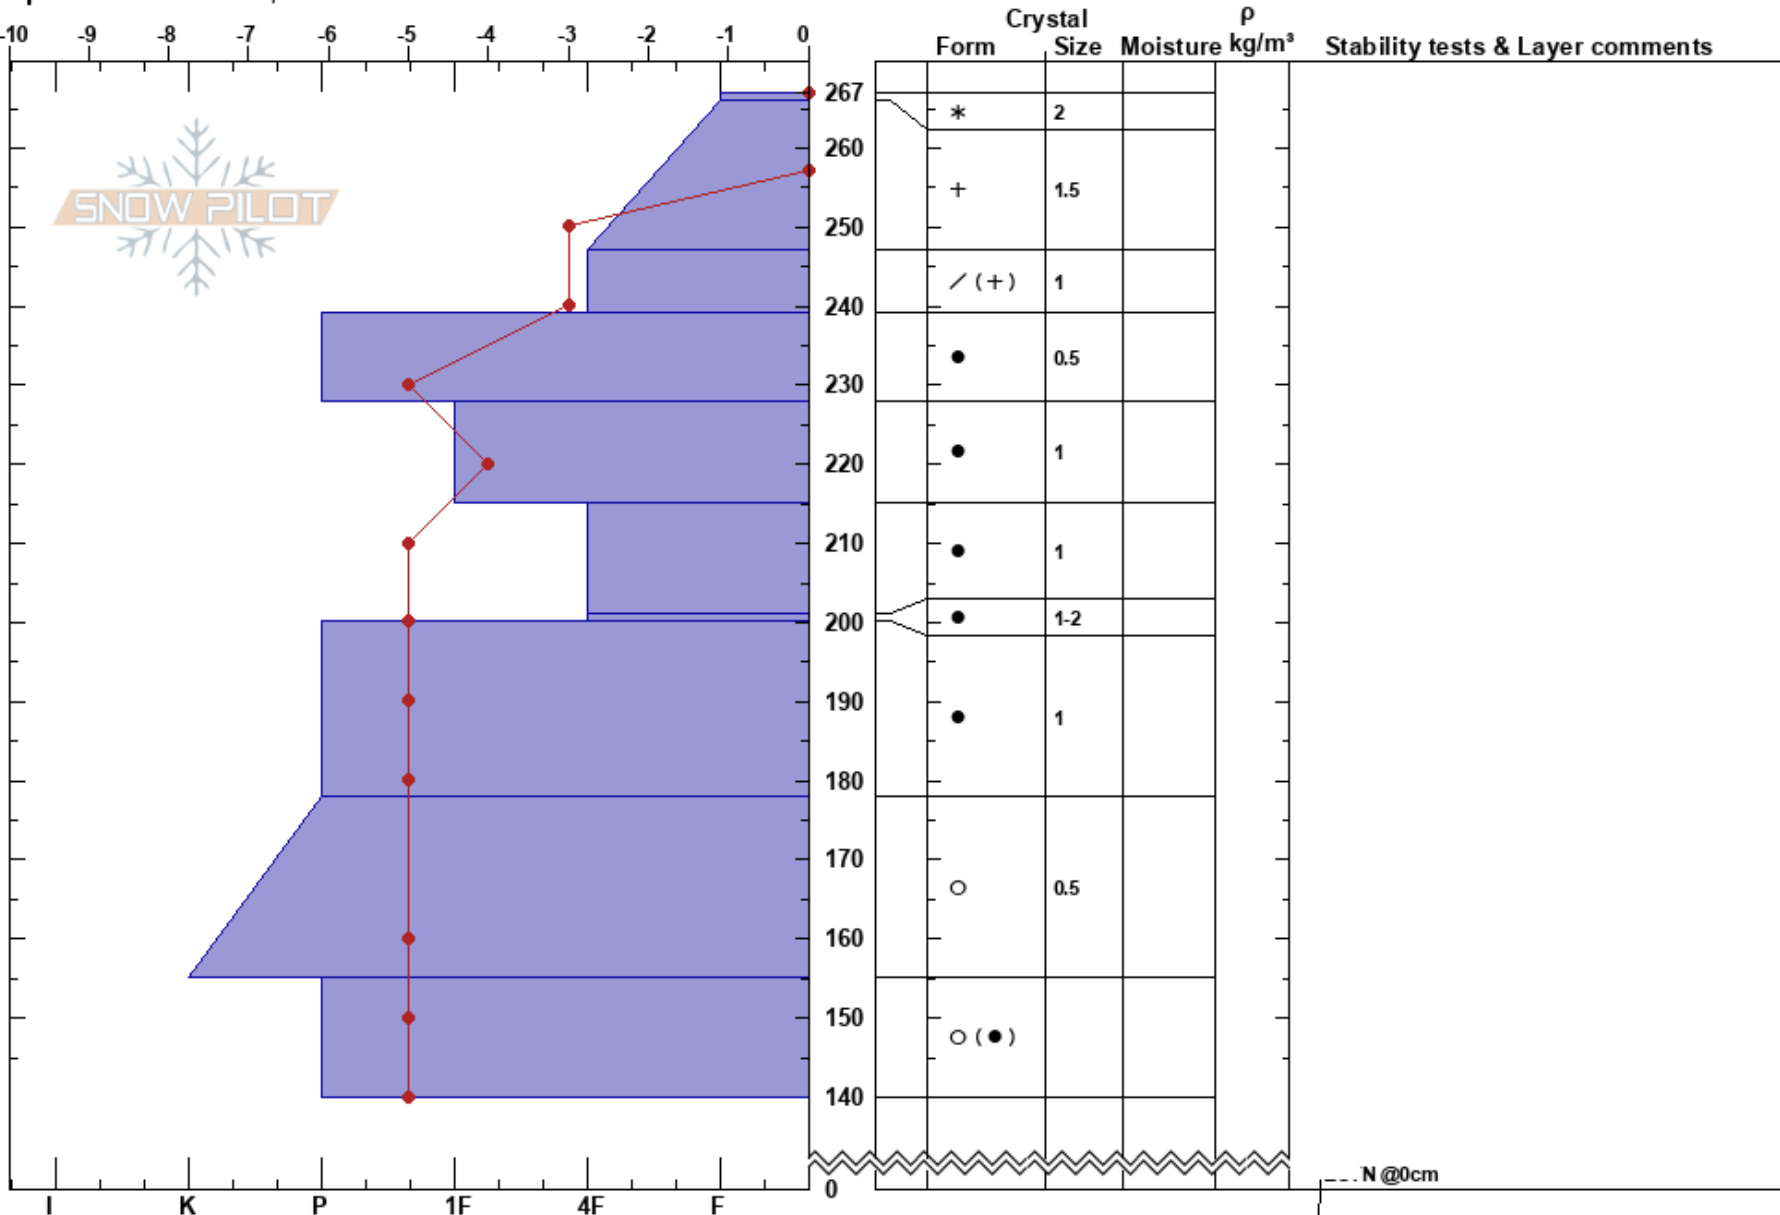

Roscoe's Area
 Wasatch Range
 UT
 Elevation: 9245 ft
 Aspect: NE
 Specifics: We skied slope

Elizabeth Hinds
 03/05/2019 - 2:00pm
 Co-ord: 40.67639N, -111.60170W
 Slope Angle: 25°
 Wind Loading: no

Stability: Good
 Air Temperature: 0°C
 Sky Cover: OVC
 Precipitation: S-1
 Wind: SE Calm

HS:267
 PF:19 215-201cm:Problematic layer
 PS:4

Notes:

--- N @0cm
 ↓