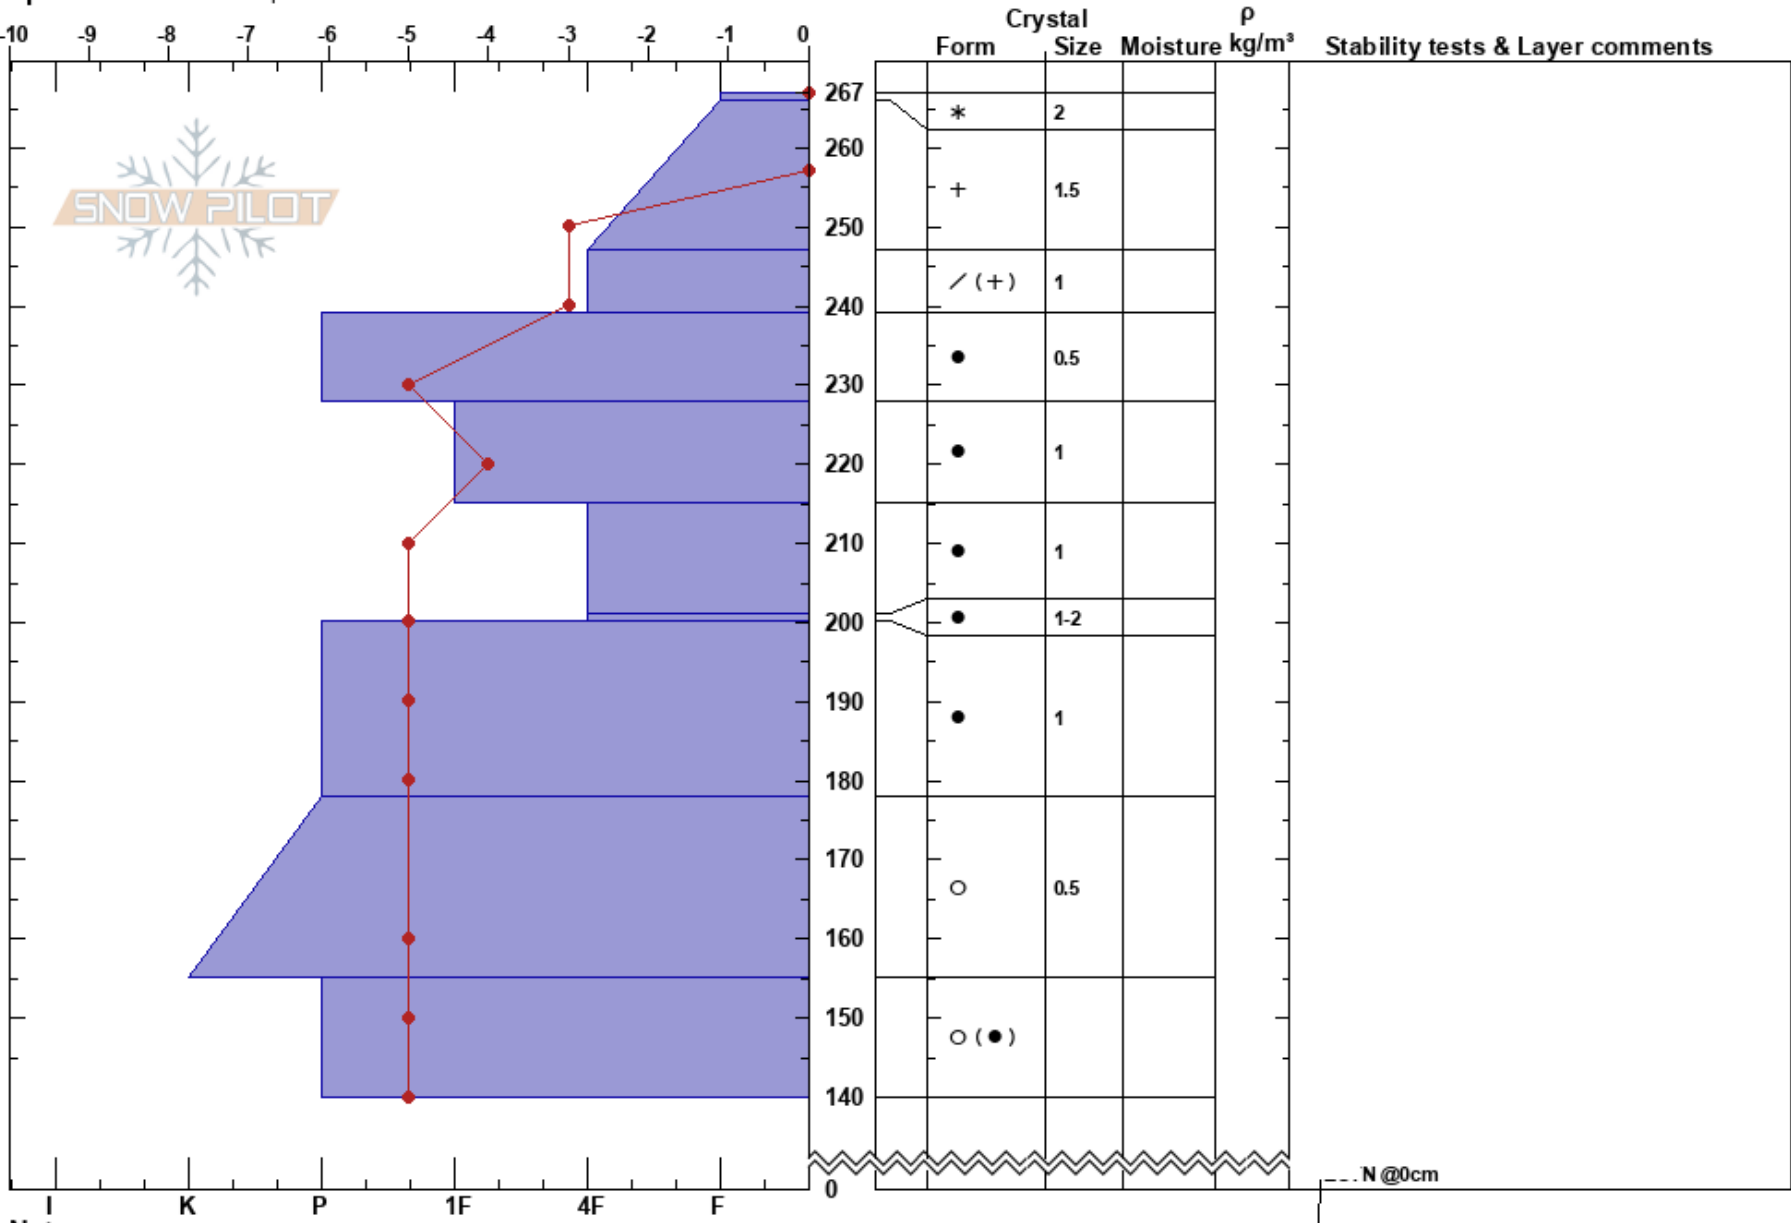

Roscoe's Area
 Wasatch Range
 UT
 Elevation: 9245 ft
 Aspect: NE
 Specifics: We skied slope

Elizabeth Hinds
 03/05/2019 - 2:00pm
 Co-ord: 40.67639N, -111.60170W
 Slope Angle: 25°
 Wind Loading: no

Stability: Good
 Air Temperature: 0°C
 Sky Cover: OVC
 Precipitation: S-1
 Wind: SE Calm

HS:267
 PF:19
 PS:4
 215-201cm:Problematic layer

Notes: