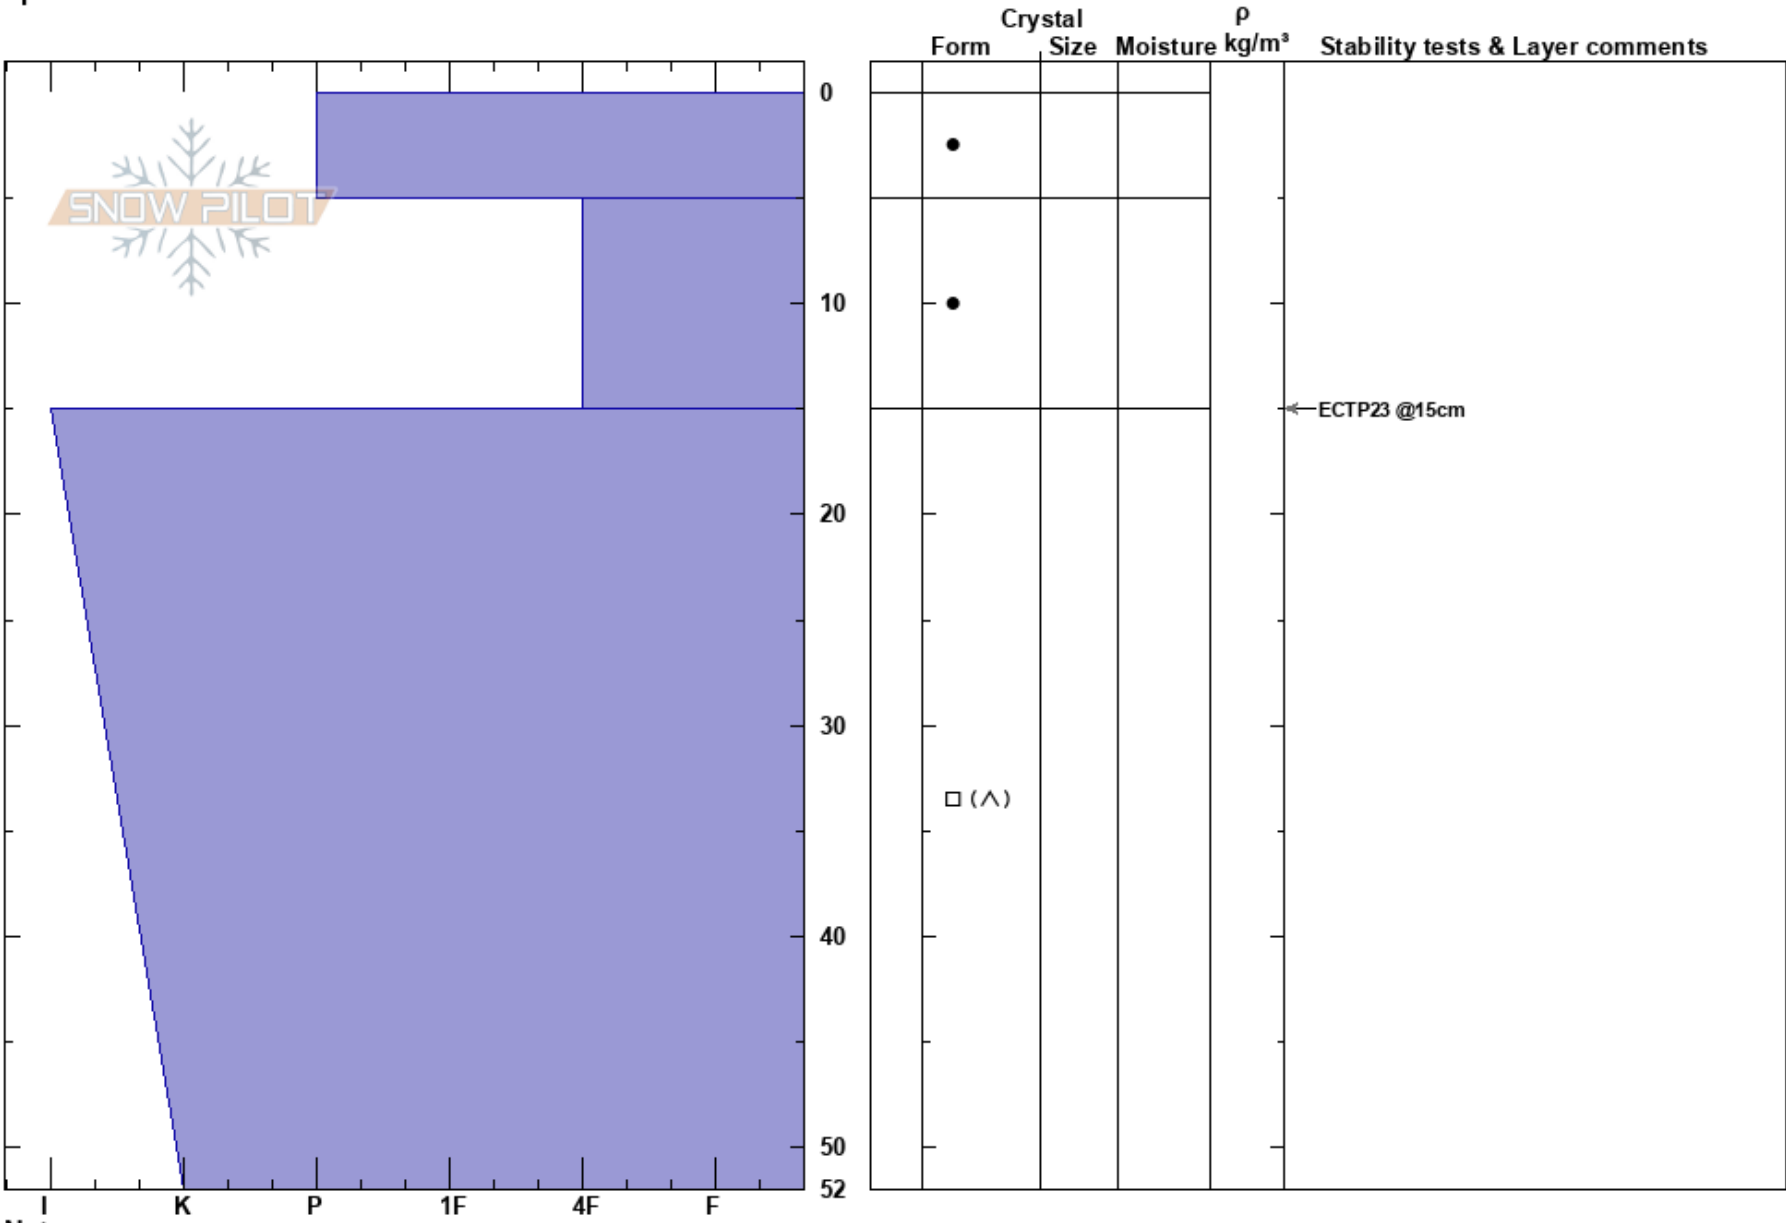

Norgesvängen
 Kittelfjället
 Sweden
 Elevation: 872 m
 Aspect: 259°
 Specifics:

Sven Olofsson
 07/03/2019 - 10:45
 Co-ord: 65.25014N, 15.45145E
 Slope Angle: 30°
 Wind Loading: yes

Stability:
 Air Temperature: -10°C
 Sky Cover: BKN
 Precipitation: NO
 Wind: E Moderate

HS:52 PF:2

Layer Notes:

Notes: