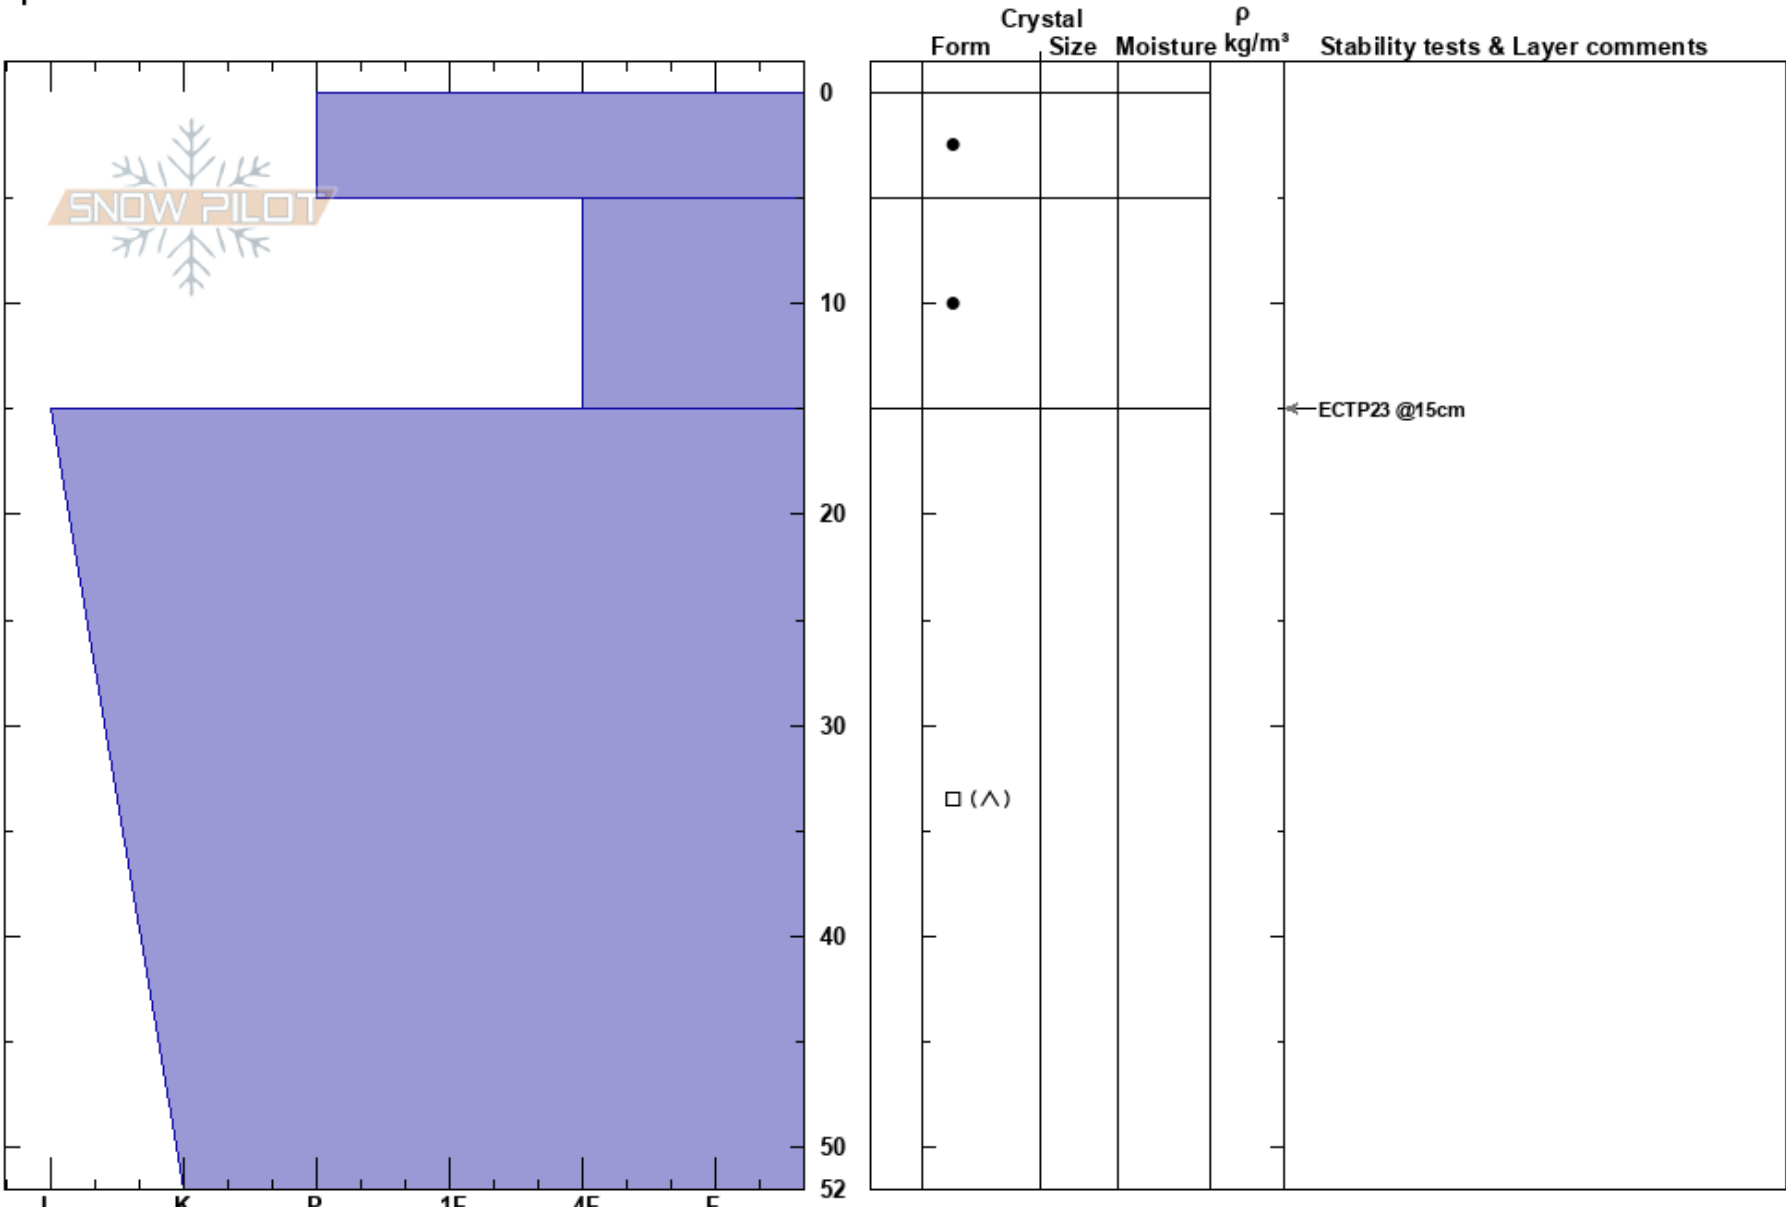

Norgesvängen
 Kittelfjället
 Sweden
Elevation: 872 m
Aspect: 259°
Specifics:
 Sven Olofsson
 07/03/2019 - 10:45
Co-ord: 65.25014N, 15.45145E
Slope Angle: 30°
Wind Loading: yes

Stability:
Air Temperature: -10°C
Sky Cover: BKN
Precipitation: NO
Wind: E Moderate
HS:52
PF:2

Layer Notes:

Notes: