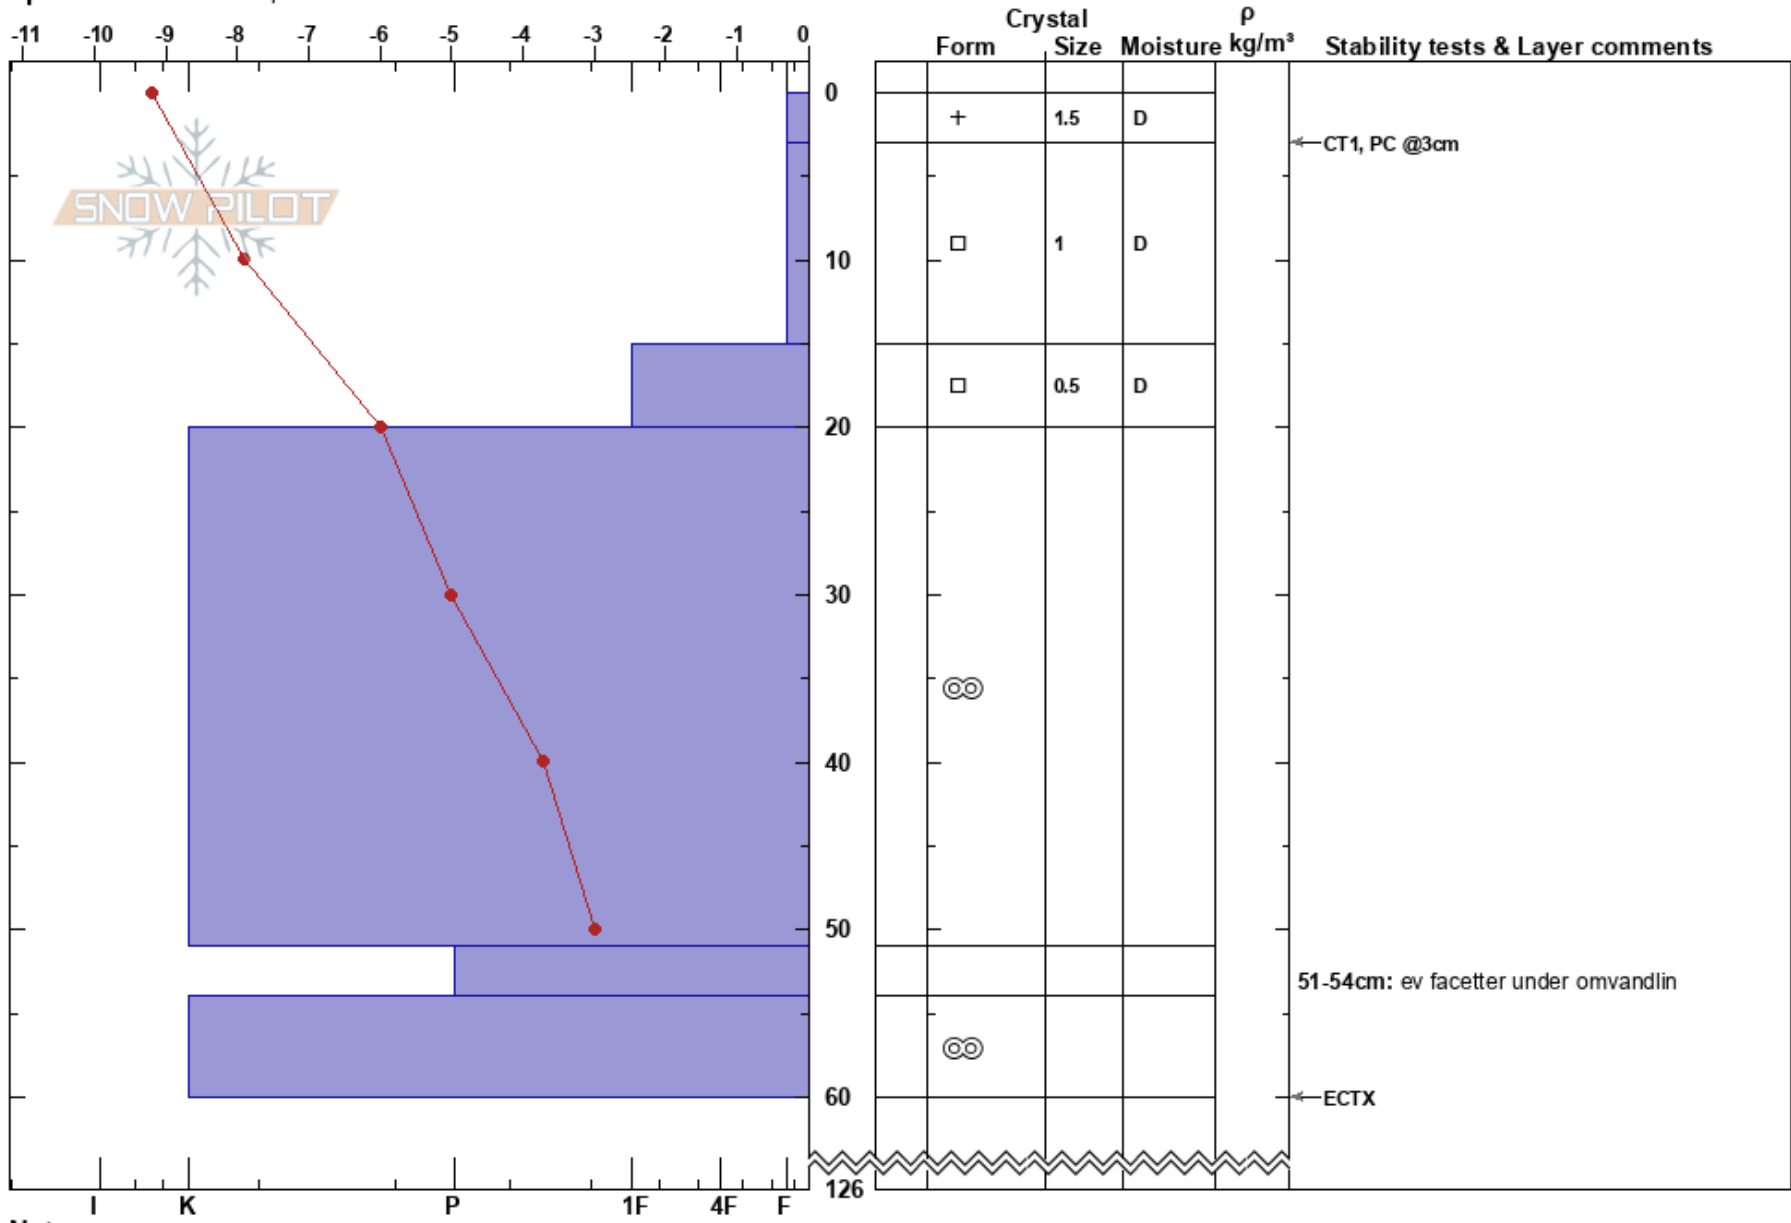

Lilfjället NO
 Åreskutan
 Sweden
 Elevation: 800 m
 Aspect: NE
 Specifics: We skied slope

Karin Trolin
 07/03/2019 - 11:00
 Co-ord:
 Slope Angle: 12°
 Wind Loading: previous

Stability: **HS:126**
 Air Temperature: -10°C PF:15
 Sky Cover: X
 Precipitation: S1
 Wind: NE Moderate
 Layer Notes:
 3-15cm: Problematic layer
 51-54cm: ev facetter under omvandlin