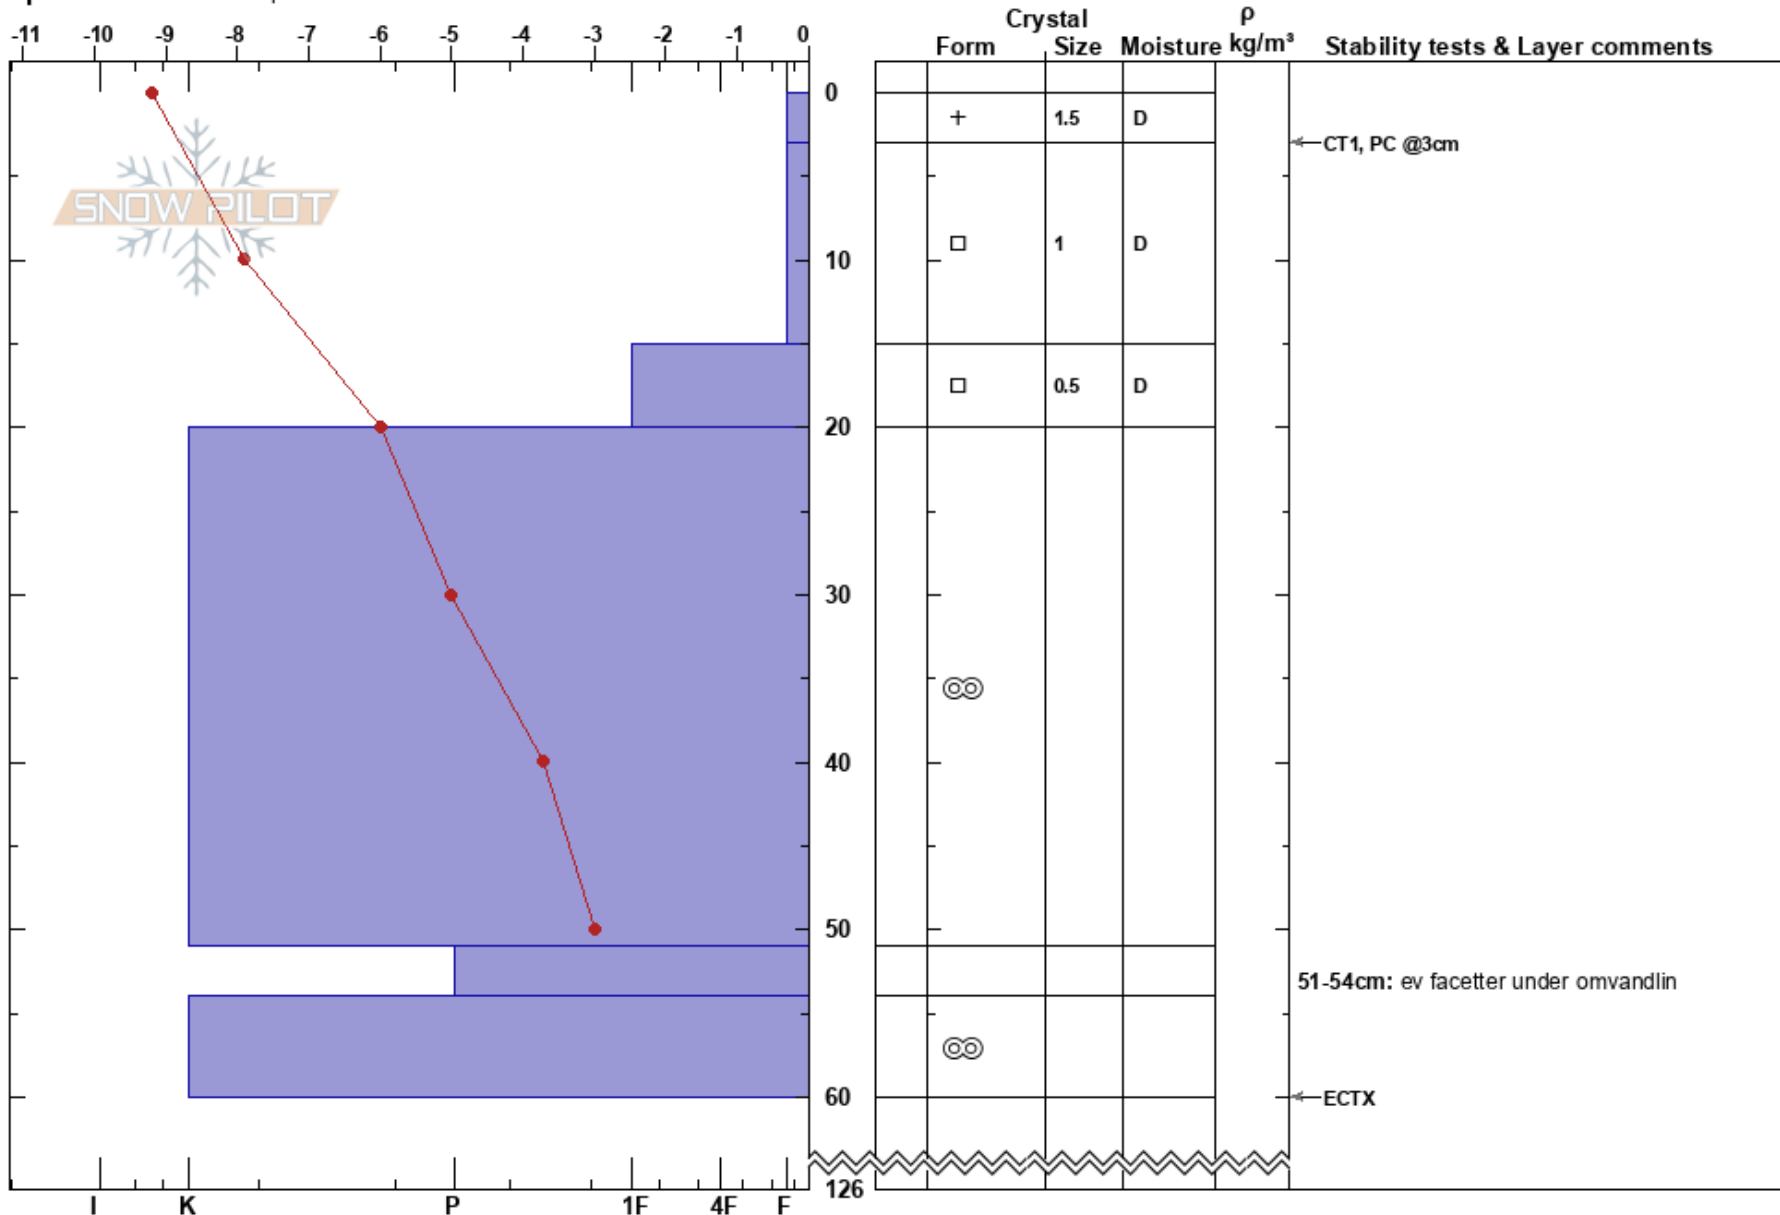

Lilfjället NO
 Åreskutan
 Sweden
 Elevation: 800 m
 Aspect: NE
 Specifics: We skied slope

Karin Trolin
 07/03/2019 - 11:00
 Co-ord:
 Slope Angle: 12°
 Wind Loading: previous

Stability: **HS:126**
 Air Temperature: -10°C PF:15
 Sky Cover: X
 Precipitation: S1
 Wind: NE Moderate
 Layer Notes:
 3-15cm: Problematic layer
 51-54cm: ev facetter under omvandlin