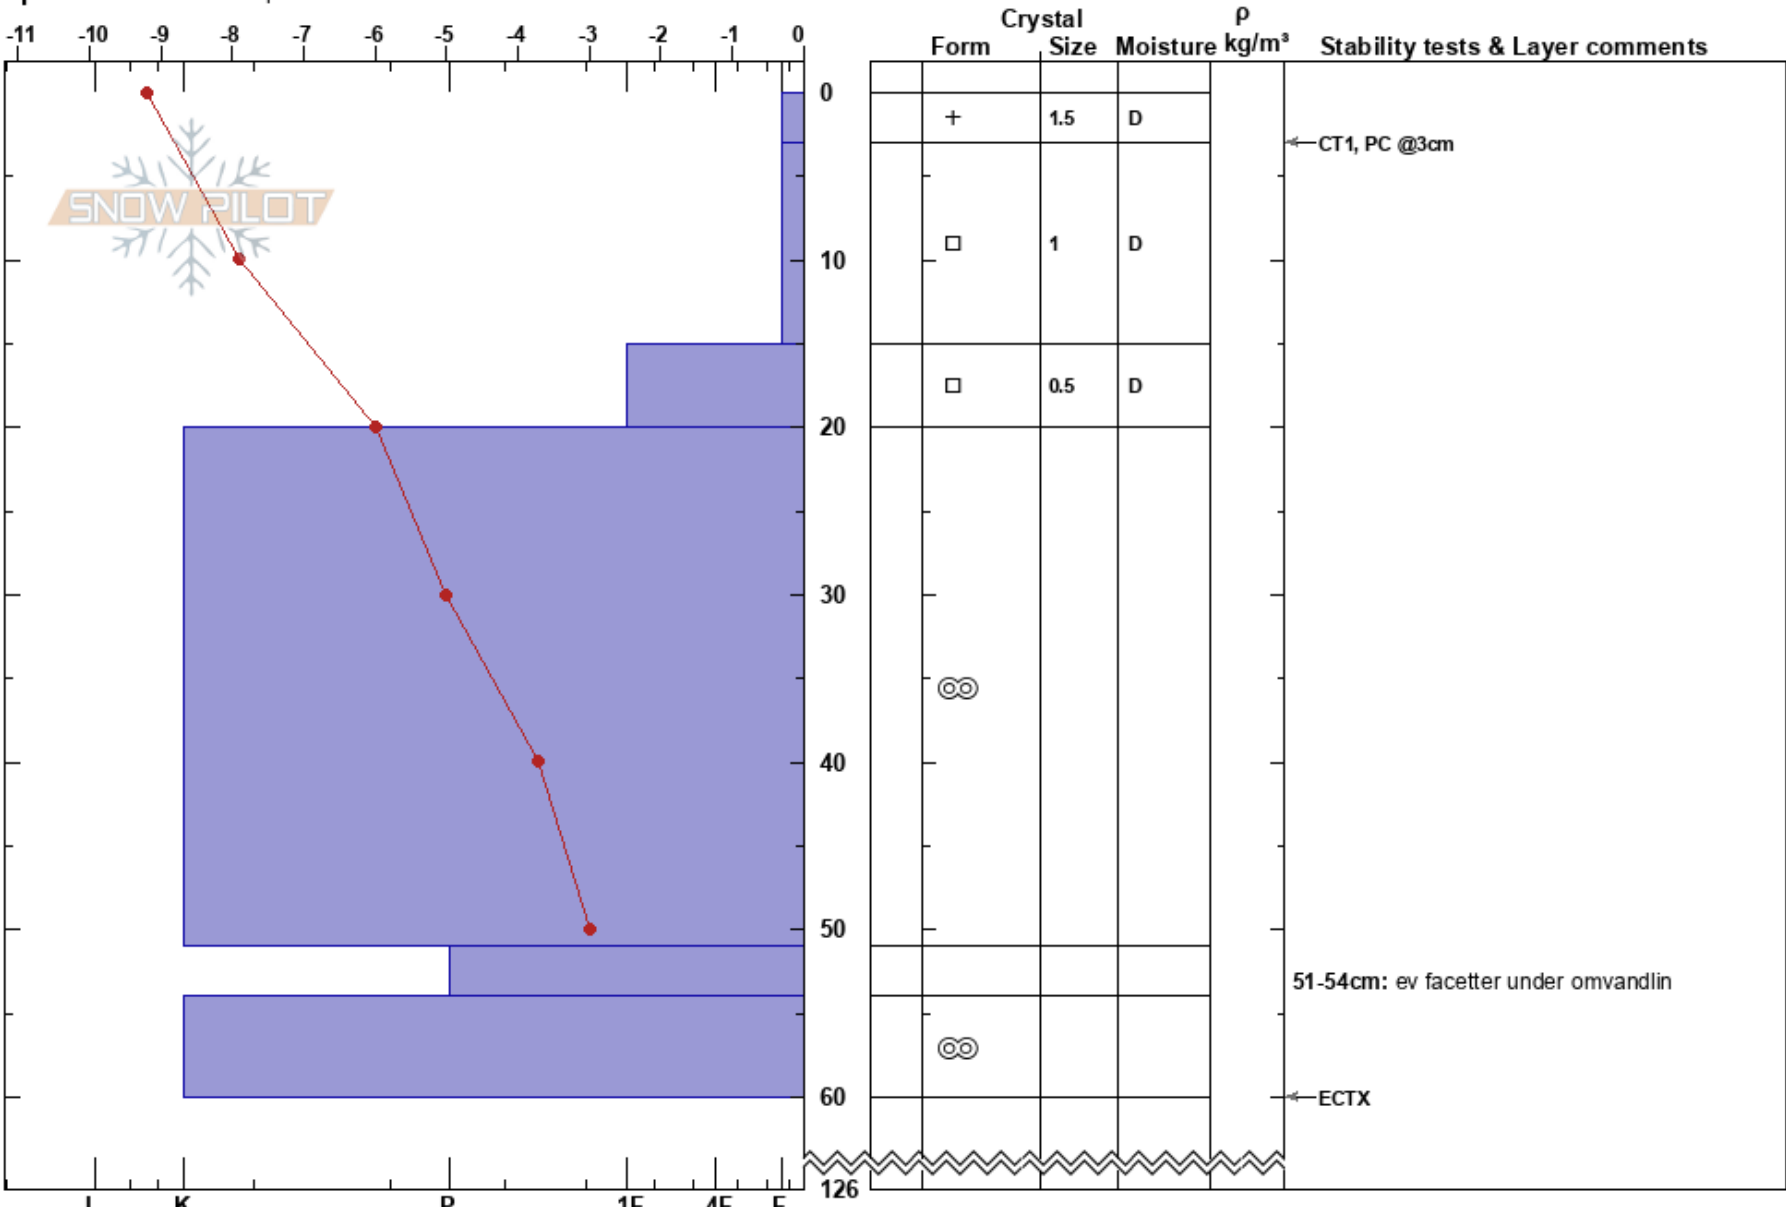

Lilfjället NO
 Åreskutan
 Sweden
 Elevation: 800 m
 Aspect: NE
 Specifics: We skied slope

Karin Trolin
 07/03/2019 - 11:00
 Co-ord:
 Slope Angle: 12°
 Wind Loading: previous

Stability: **HS:126**
 Air Temperature: -10°C PF:15
 Sky Cover: X
 Precipitation: S1
 Wind: NE Moderate
 Layer Notes:
 3-15cm: Problematic layer
 51-54cm: ev facetter under omvandlin