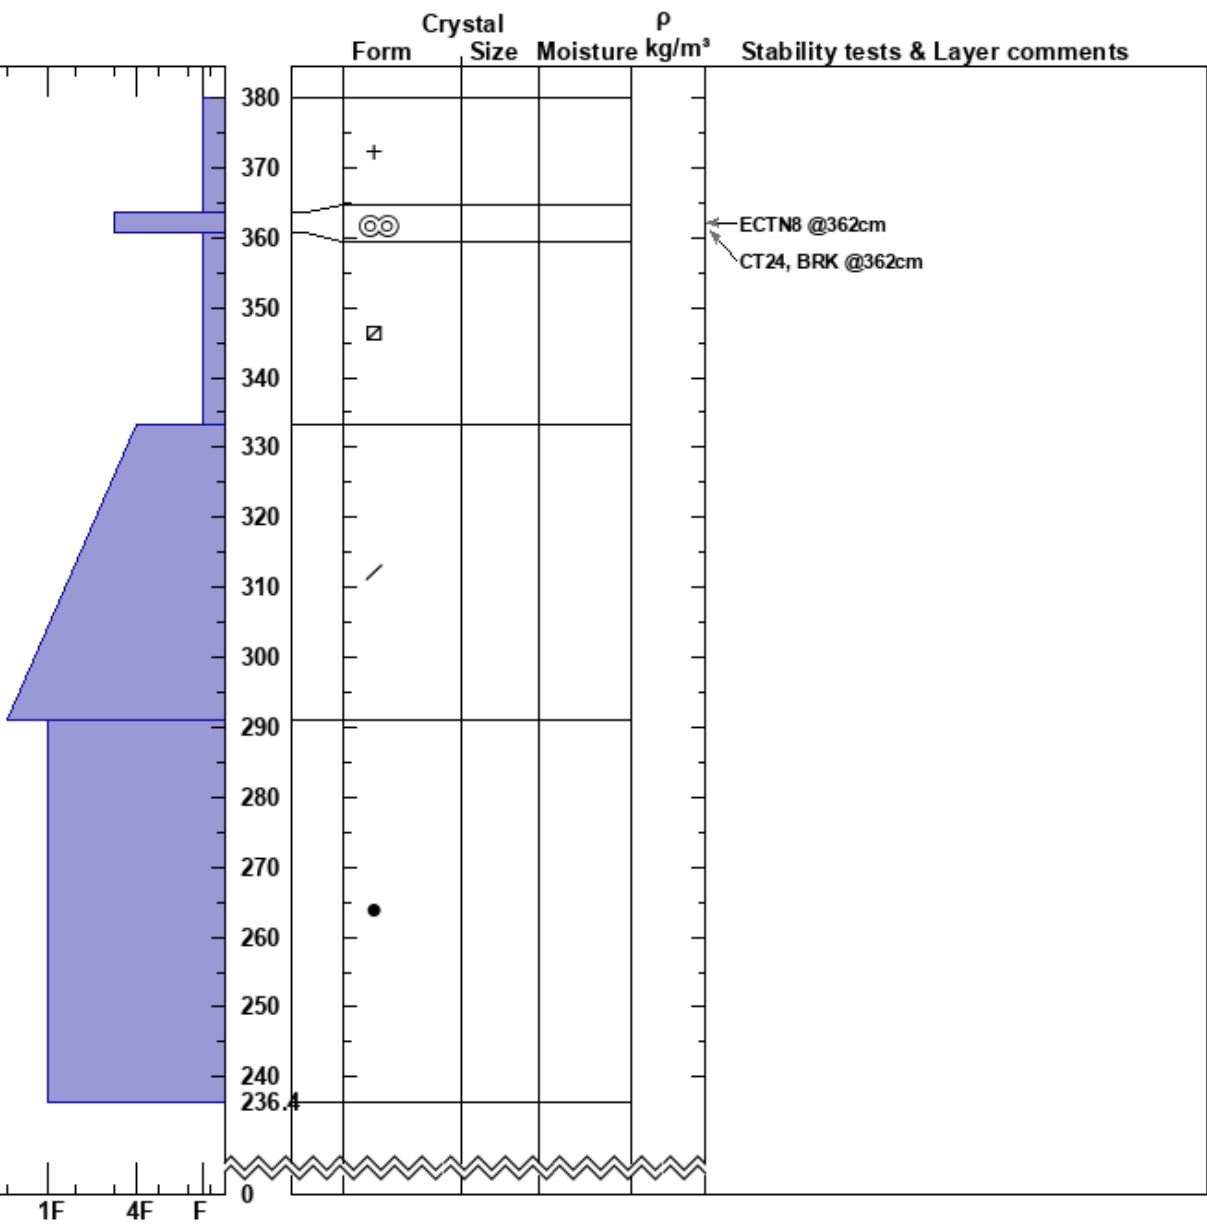

Montrachet West
 Tordrillo Range
 AK
 Elevation: 4900 ft
 Aspect: W
 Specifics: Cracking

Hugh Barnard
 03/06/2019 - 4:05pm
 Co-ord: 61.42560N, -151.99104W
 Slope Angle: 40°
 Wind Loading: yes

Stability: Good
 Air Temperature:
 Sky Cover: SCT
 Precipitation: NO
 Wind: Calm

HS:380
 PF:90 363.4-360.6cm: Problematic layer

Notes: