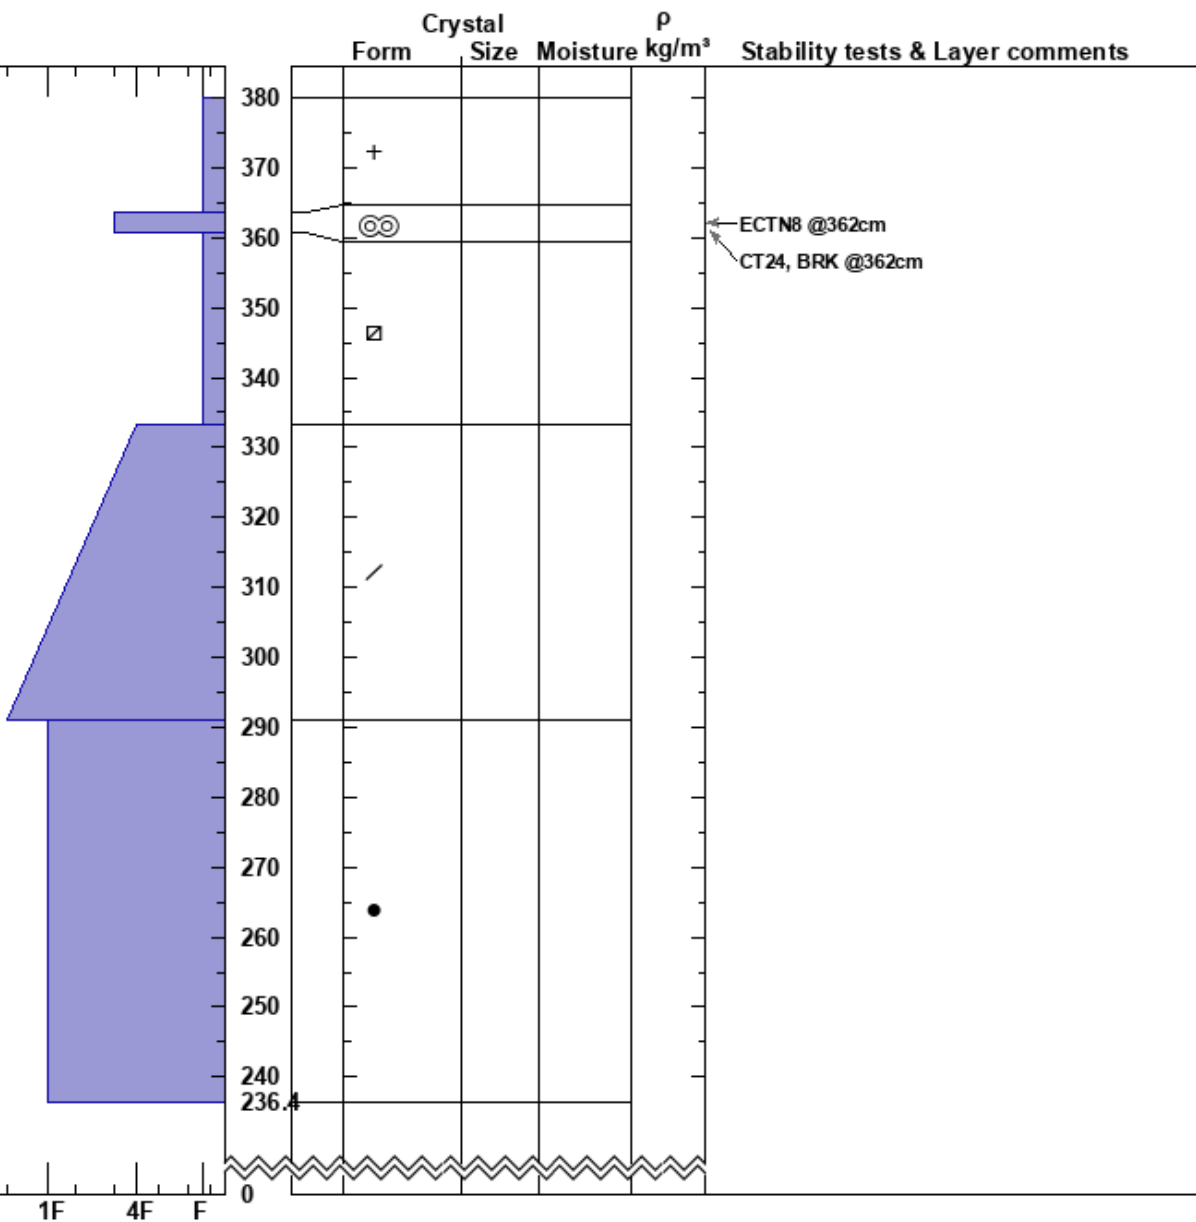

Montrachet West
 Tordrillo Range
 AK
 Elevation: 4900 ft
 Aspect: W
 Specifics: Cracking

Hugh Barnard
 03/06/2019 - 4:05pm
 Co-ord: 61.42560N, -151.99104W
 Slope Angle: 40°
 Wind Loading: yes

Stability: Good
 Air Temperature:
 Sky Cover: SCT
 Precipitation: NO
 Wind: Calm

HS:380
 PF:90 363.4-360.6cm: Problematic layer

Notes: