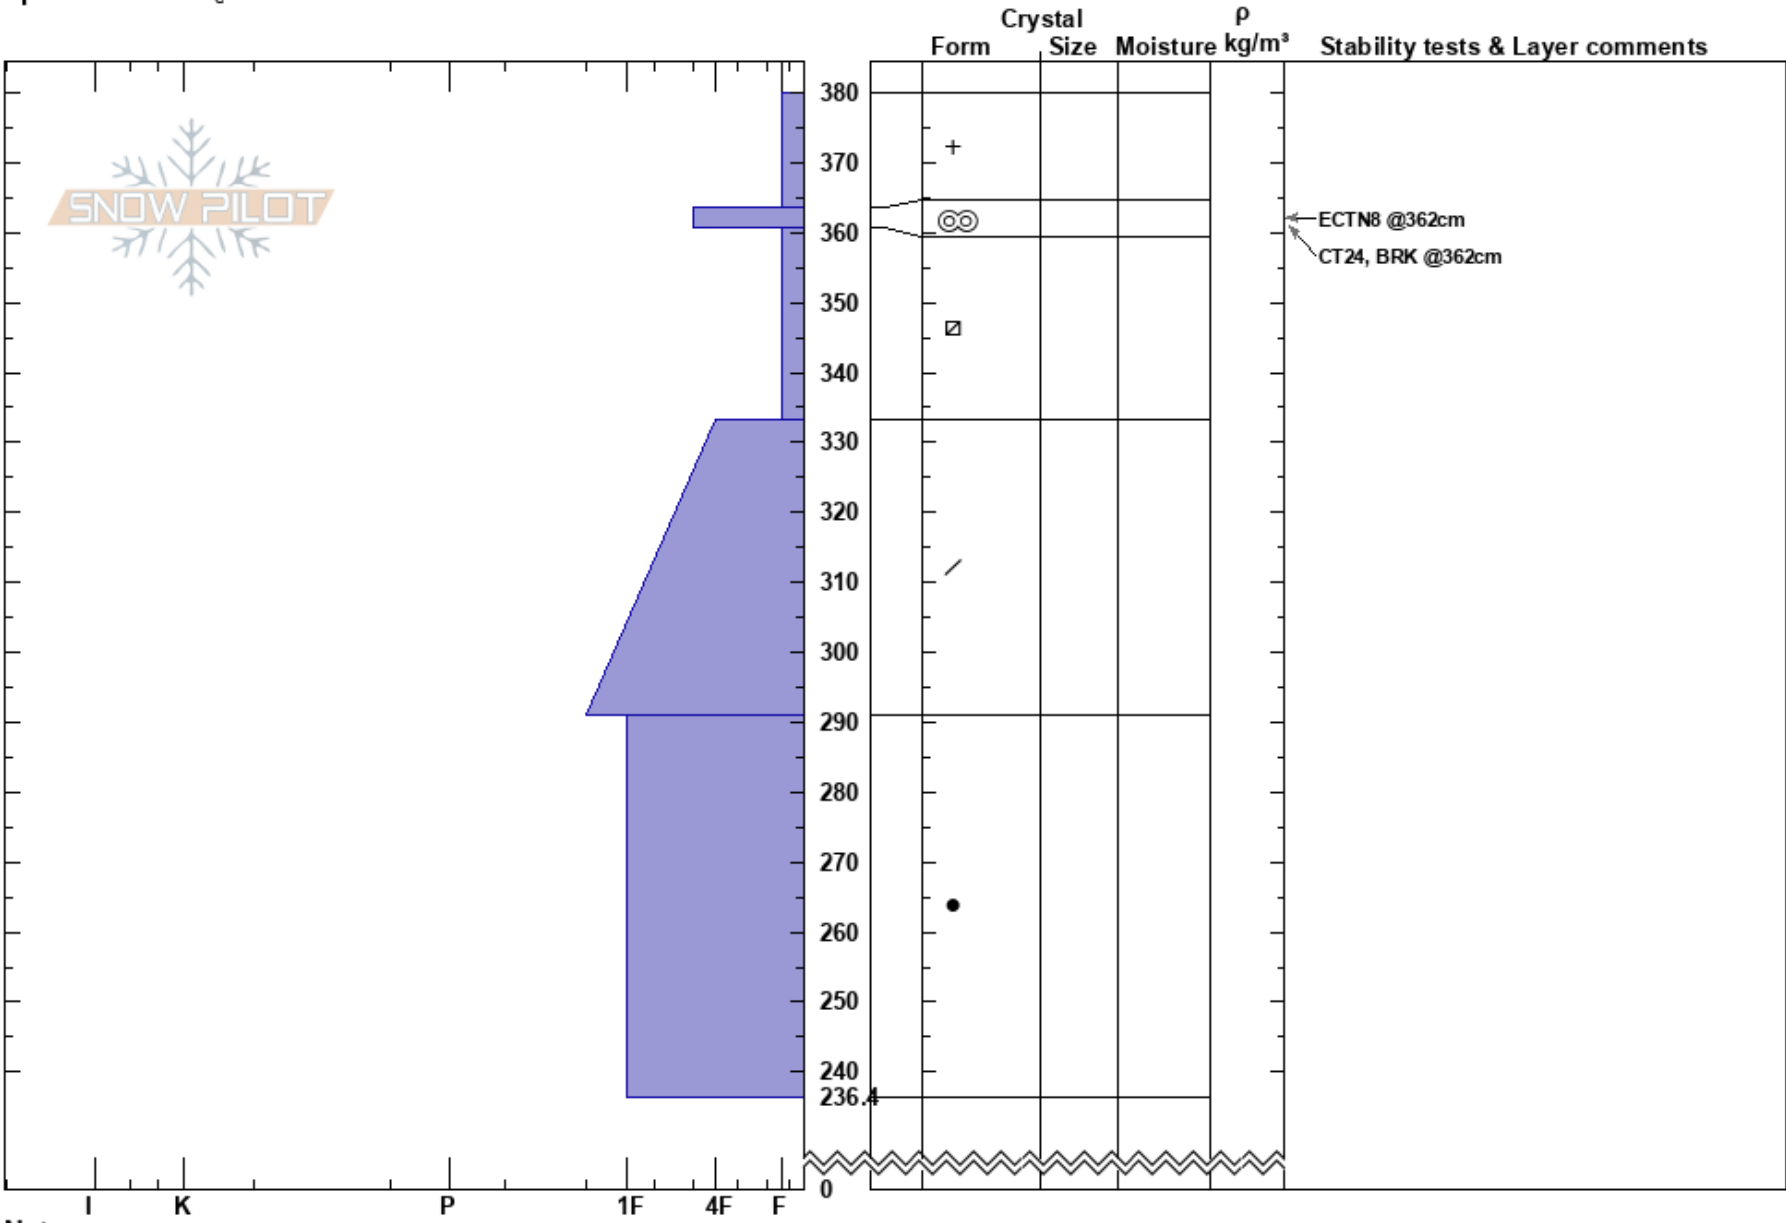

Montrachet West
 Tordrillo Range
 AK
 Elevation: 4900 ft
 Aspect: W
 Specifics: Cracking

Hugh Barnard
 03/06/2019 - 4:05pm
 Co-ord: 61.42560N, -151.99104W
 Slope Angle: 40°
 Wind Loading: yes

Stability: Good
 Air Temperature:
 Sky Cover: SCT
 Precipitation: NO
 Wind: Calm
 HS:380
 PF:90 363.4-360.6cm: Problematic layer