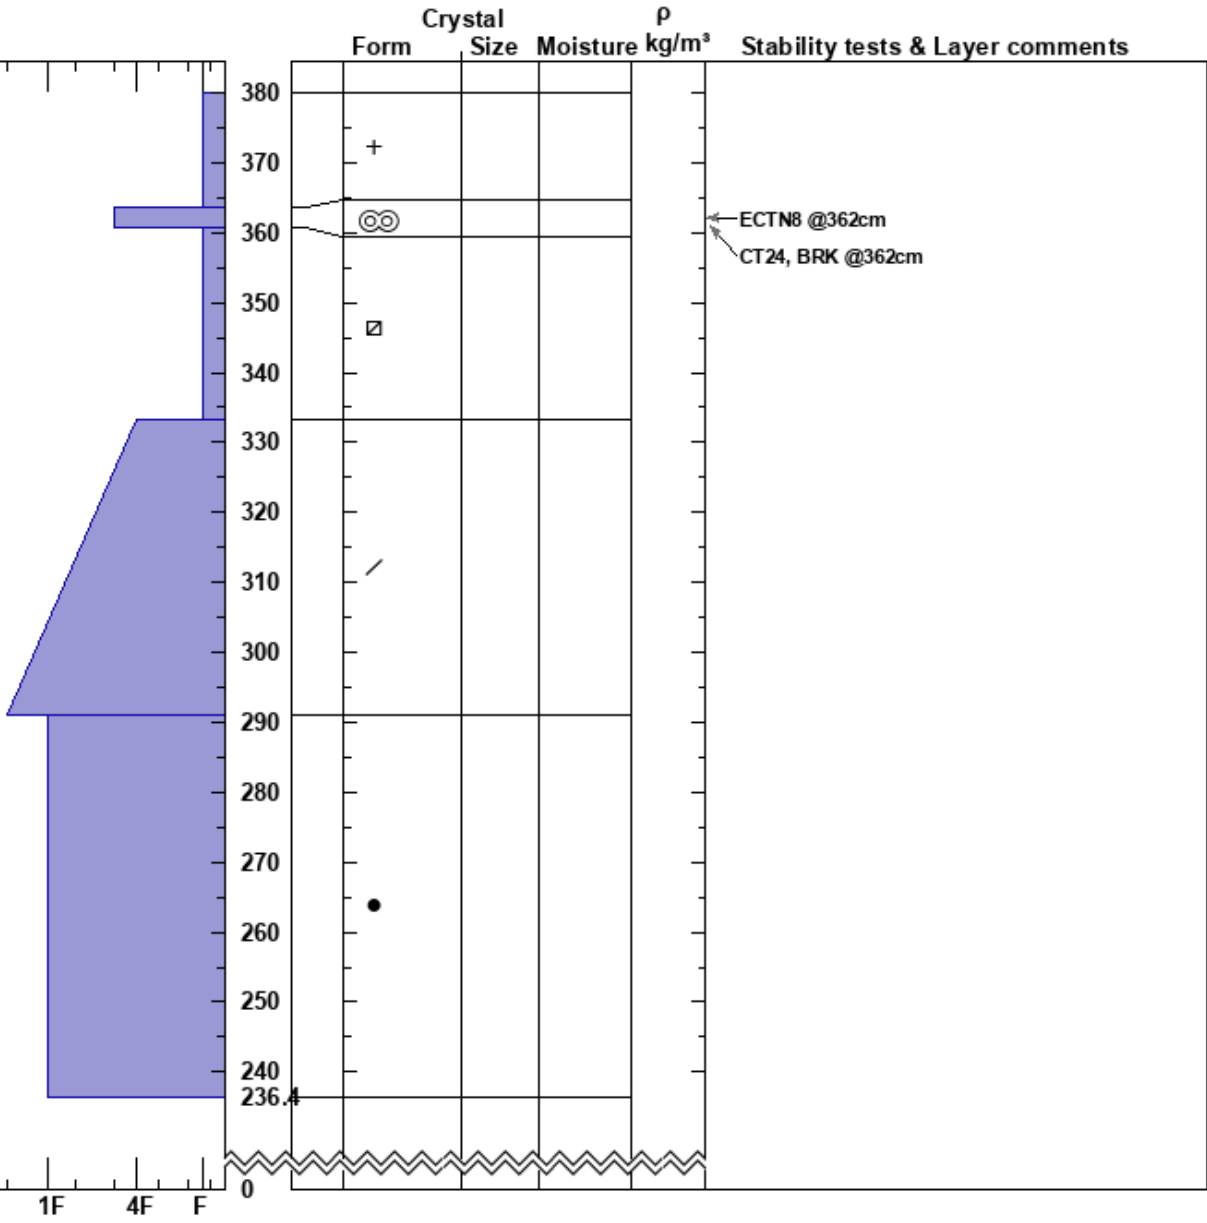

Montrachet West
 Tordrillo Range
 AK
 Elevation: 4900 ft
 Aspect: W
 Specifics: Cracking

Hugh Barnard
 03/06/2019 - 4:05pm
 Co-ord: 61.42560N, -151.99104W
 Slope Angle: 40°
 Wind Loading: yes

Stability: Good
 Air Temperature:
 Sky Cover: SCT
 Precipitation: NO
 Wind: Calm

HS:380
 PF:90 363.4-360.6cm: Problematic layer

Notes: