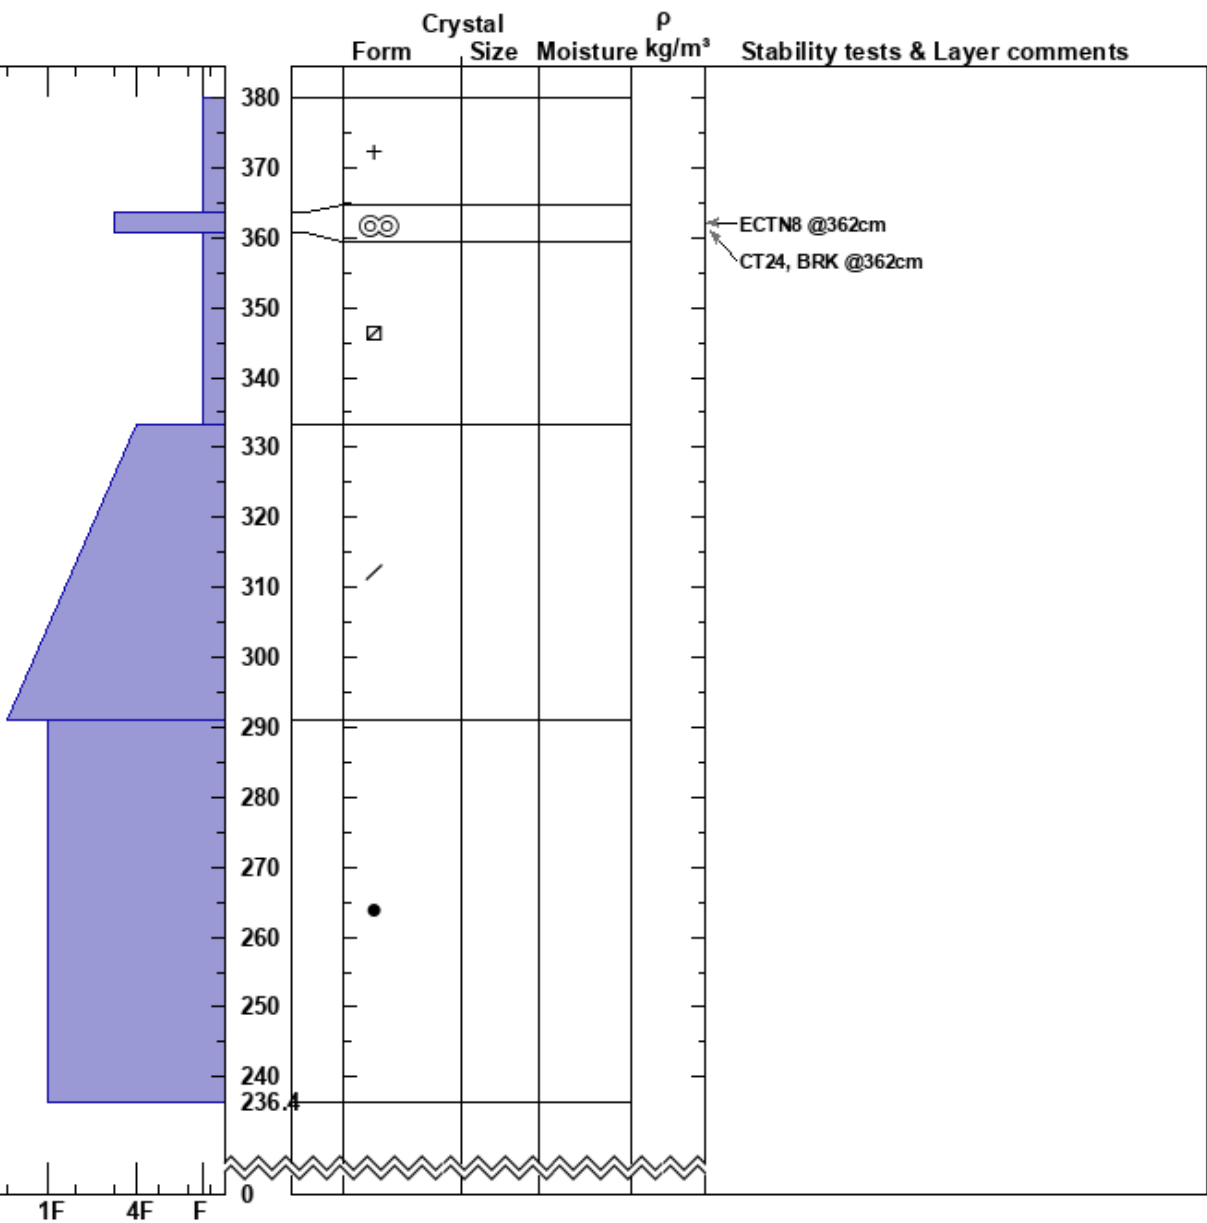

Montrachet West
 Tordrillo Range
 AK
 Elevation: 4900 ft
 Aspect: W
 Specifics: Cracking

Hugh Barnard
 03/06/2019 - 4:05pm
 Co-ord: 61.42560N, -151.99104W
 Slope Angle: 40°
 Wind Loading: yes

Stability: Good
 Air Temperature:
 Sky Cover: SCT
 Precipitation: NO
 Wind: Calm

HS:380
 PF:90 363.4-360.6cm: Problematic layer

Notes: