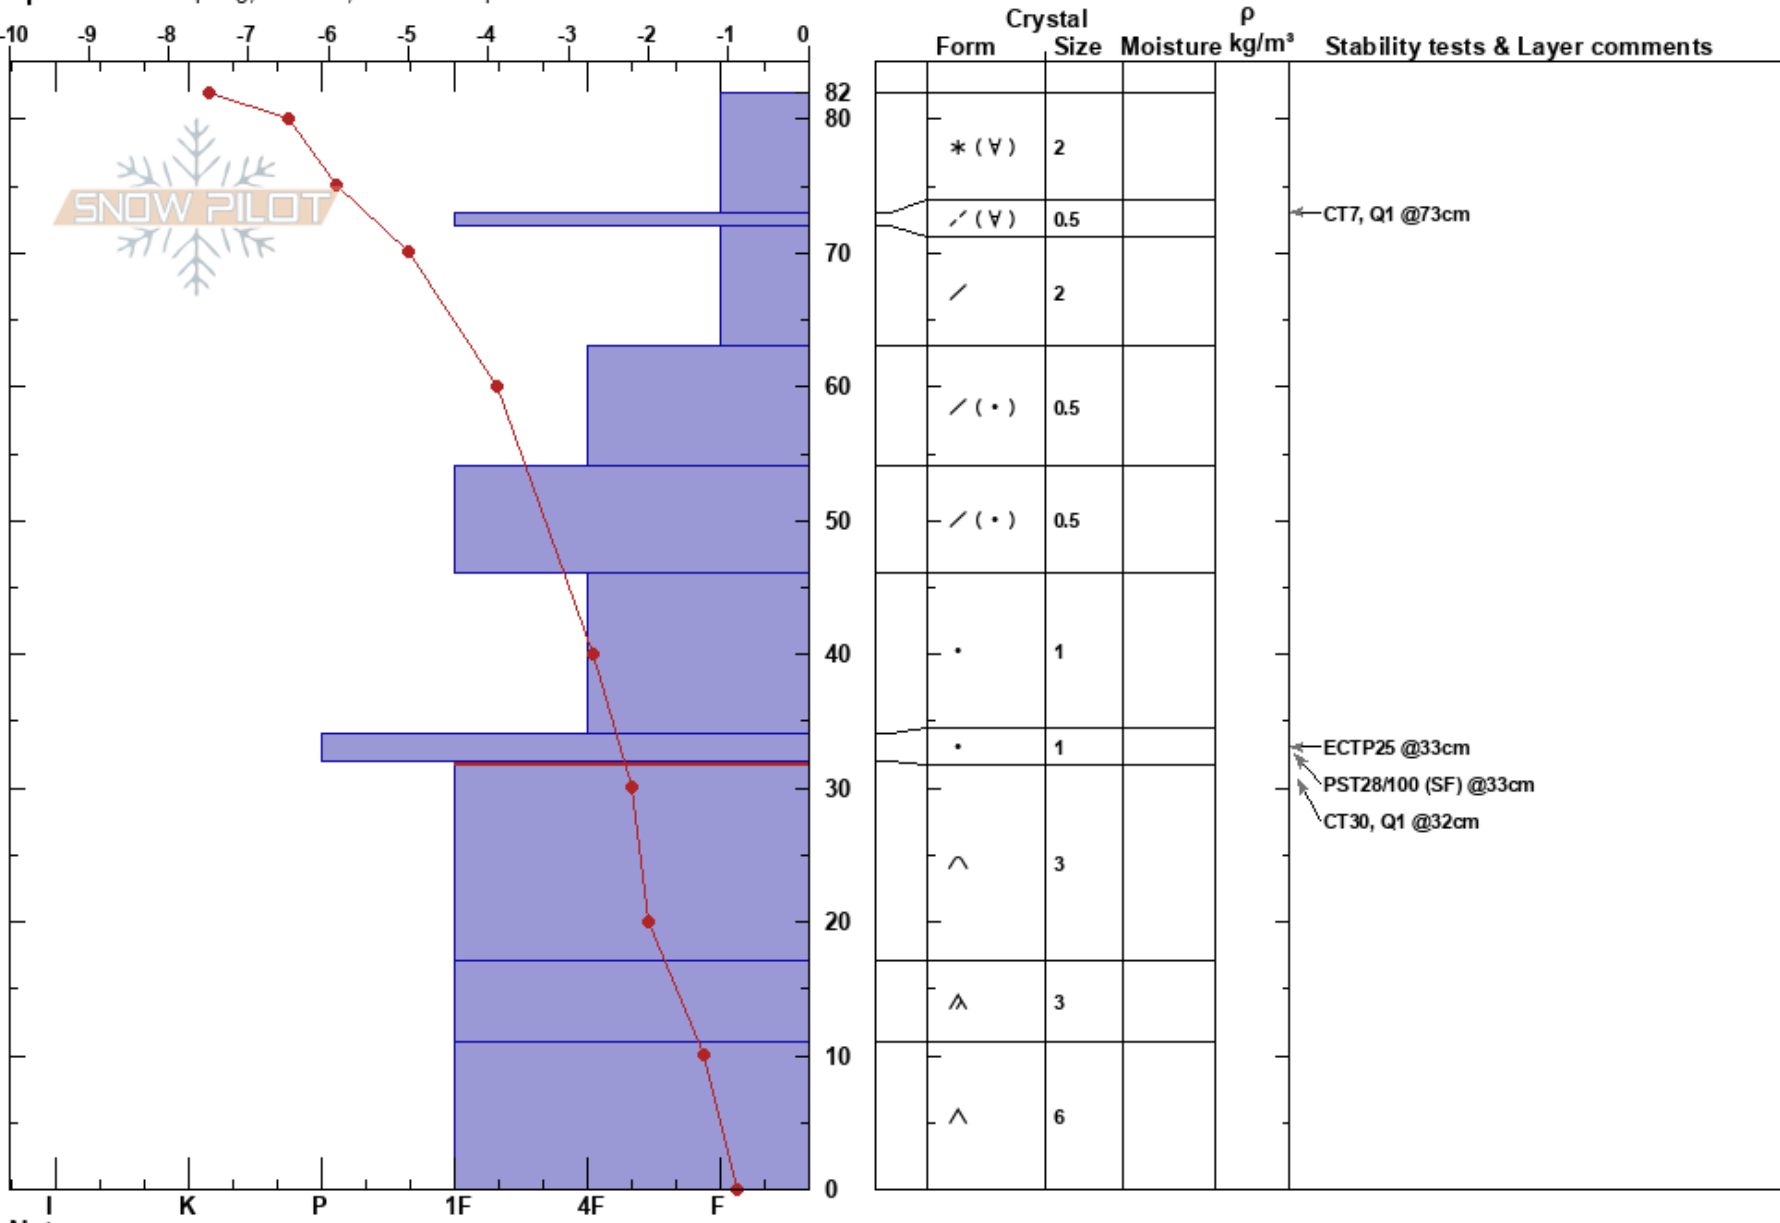

Hatcher 1-28-17
 Talkeetna Mountains
 AK
 Elevation: 3200 ft
 Aspect: 250°

Eric Geisler
 01/28/2017 - 12:00pm
 Co-ord: 61.78315N, -149.27003W
 Slope Angle: 25°
 Wind Loading:

Stability: HS:82
 Air Temperature: -7.7°C PF:82 32-17cm:Problematic layer
 Sky Cover: X
 Precipitation: S1
 Wind: Calm

Specifics: Collapsing, localized; We skied slope

Notes: