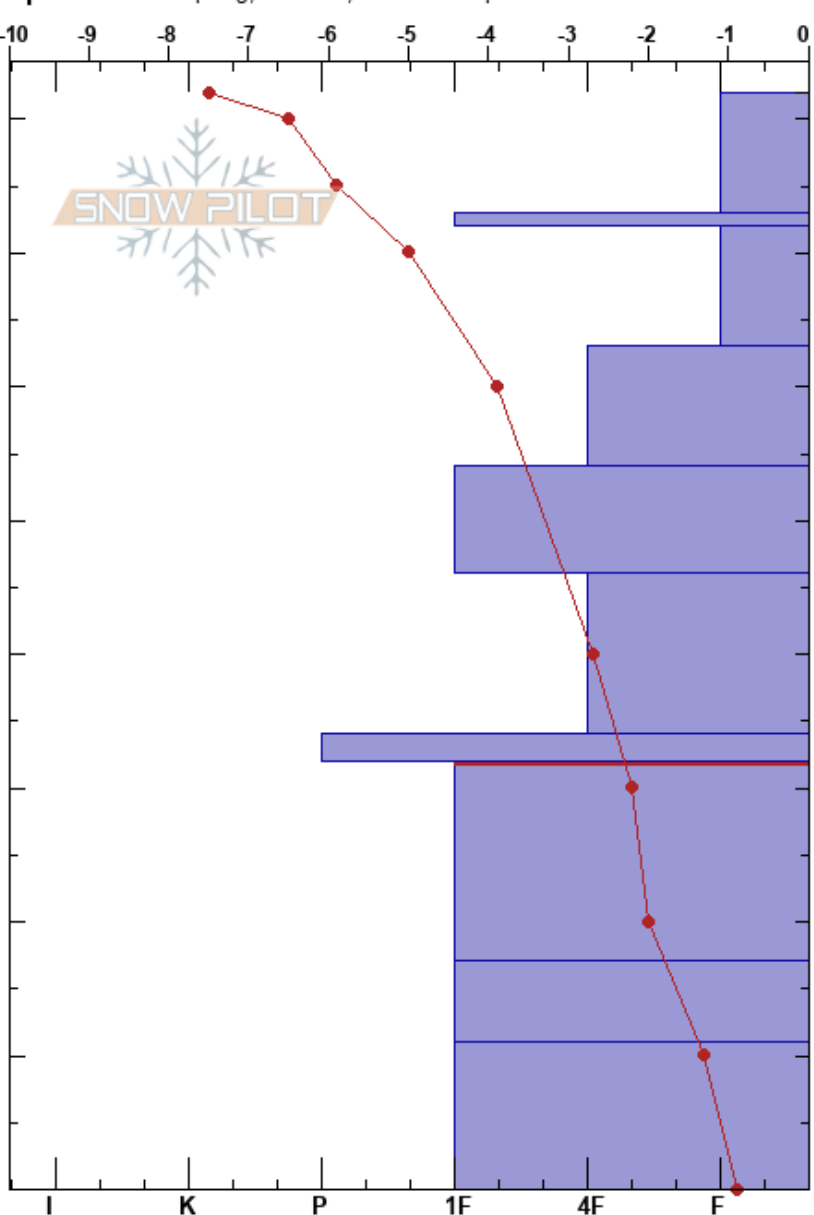

Hatcher 1-28-17  
 Talkeetna Mountains  
 AK

Eric Geisler  
 01/28/2017 - 12:00pm  
 Co-ord: 61.78315N, -149.27003W  
 Slope Angle: 25°  
 Wind Loading:

Stability: HS:82  
 Air Temperature: -7.7°C PF:82 32-17cm: Problematic layer  
 Sky Cover: X  
 Precipitation: S1  
 Wind: Calm

Elevation: 3200 ft  
 Aspect: 250°  
 Specifics: Collapsing, localized; We skied slope

Form	Crystal Size	Moisture	$\rho$ kg/m <sup>3</sup>	Stability tests & Layer comments
* (∇)	2			
/ (∇)	0.5			← CT7, Q1 @73cm
/	2			
/ (•)	0.5			
/ (•)	0.5			
•	1			
•	1			← ECTP25 @33cm ← PST28/100 (SF) @33cm ← CT30, Q1 @32cm
^	3			
^	3			
^	6			