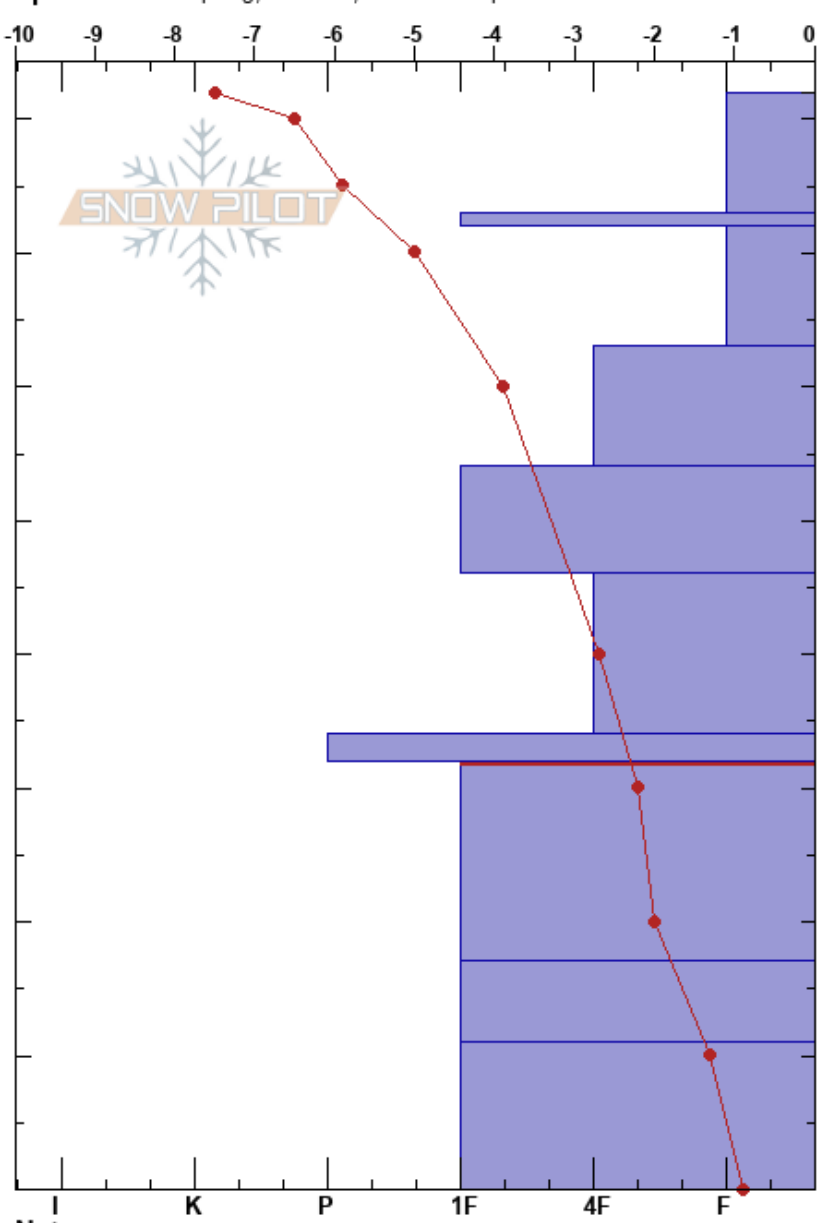

Hatcher 1-28-17  
 Talkeetna Mountains  
 AK  
 Elevation: 3200 ft  
 Aspect: 250°  
 Specifics: Collapsing, localized; We skied slope

Eric Geisler  
 01/28/2017 - 12:00pm  
 Co-ord: 61.78315N, -149.27003W  
 Slope Angle: 25°  
 Wind Loading:

Stability: HS:82  
 Air Temperature: -7.7°C PF:82 32-17cm:Problematic layer  
 Sky Cover: X  
 Precipitation: S1  
 Wind: Calm

Form	Crystal Size	Moisture	$\rho$ kg/m <sup>3</sup>	Stability tests & Layer comments
* (∇)	2			
/ (∇)	0.5			← CT7, Q1 @73cm
/	2			
/ (•)	0.5			
/ (•)	0.5			
•	1			
•	1			← ECTP25 @33cm ← PST28/100 (SF) @33cm ← CT30, Q1 @32cm
^	3			
^	3			
^	6			