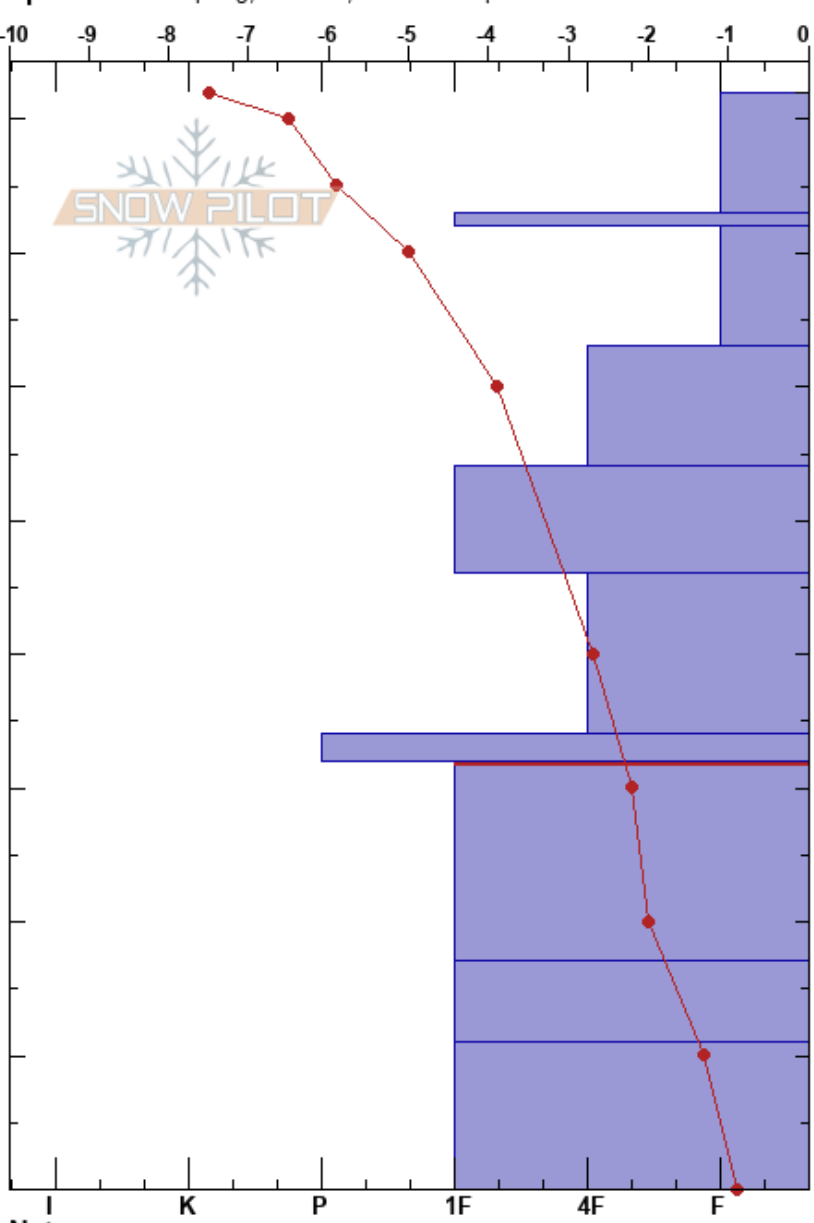

Hatcher 1-28-17
 Talkeetna Mountains
 AK
 Elevation: 3200 ft
 Aspect: 250°
 Specifics: Collapsing, localized; We skied slope

Eric Geisler
 01/28/2017 - 12:00pm
 Co-ord: 61.78315N, -149.27003W
 Slope Angle: 25°
 Wind Loading:

Stability: **HS:82**
 Air Temperature: -7.7°C PF:82 32-17cm:Problematic layer
 Sky Cover: X
 Precipitation: S1
 Wind: Calm

Form	Crystal Size	Moisture	ρ kg/m ³	Stability tests & Layer comments
* (∇)	2			
/ (∇)	0.5			← CT7, Q1 @73cm
/	2			
/ (•)	0.5			
/ (•)	0.5			
•	1			
•	1			← ECTP25 @33cm ← PST28/100 (SF) @33cm ← CT30, Q1 @32cm
^	3			
^	3			
^	6			