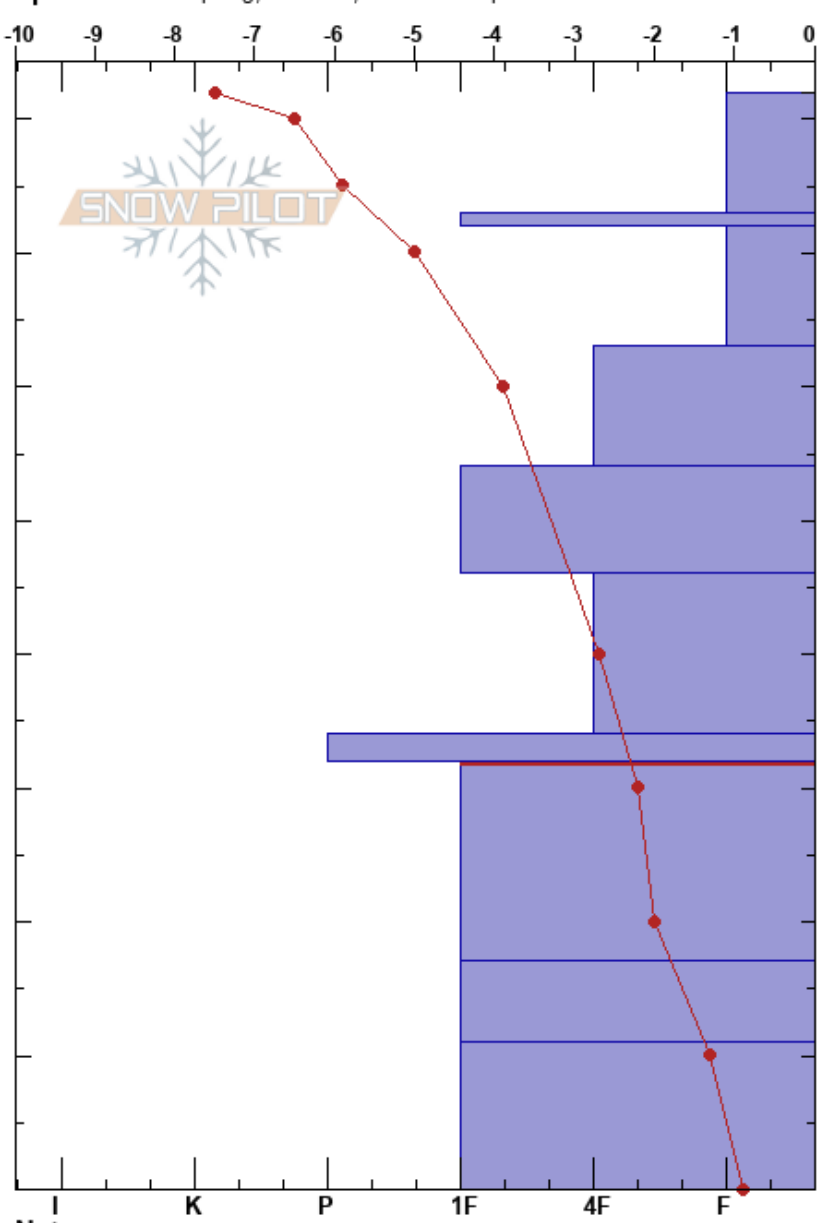

Hatcher 1-28-17
 Talkeetna Mountains
 AK
 Elevation: 3200 ft
 Aspect: 250°
 Specifics: Collapsing, localized; We skied slope

Eric Geisler
 01/28/2017 - 12:00pm
 Co-ord: 61.78315N, -149.27003W
 Slope Angle: 25°
 Wind Loading:

Stability: HS:82
 Air Temperature: -7.7°C PF:82 32-17cm:Problematic layer
 Sky Cover: X
 Precipitation: S1
 Wind: Calm

Form	Crystal Size	Moisture	ρ kg/m ³	Stability tests & Layer comments
* (∇)	2			
/ (∇)	0.5			← CT7, Q1 @73cm
/	2			
/ (•)	0.5			
/ (•)	0.5			
•	1			
•	1			← ECTP25 @33cm ← PST28/100 (SF) @33cm ← CT30, Q1 @32cm
^	3			
^	3			
^	6			