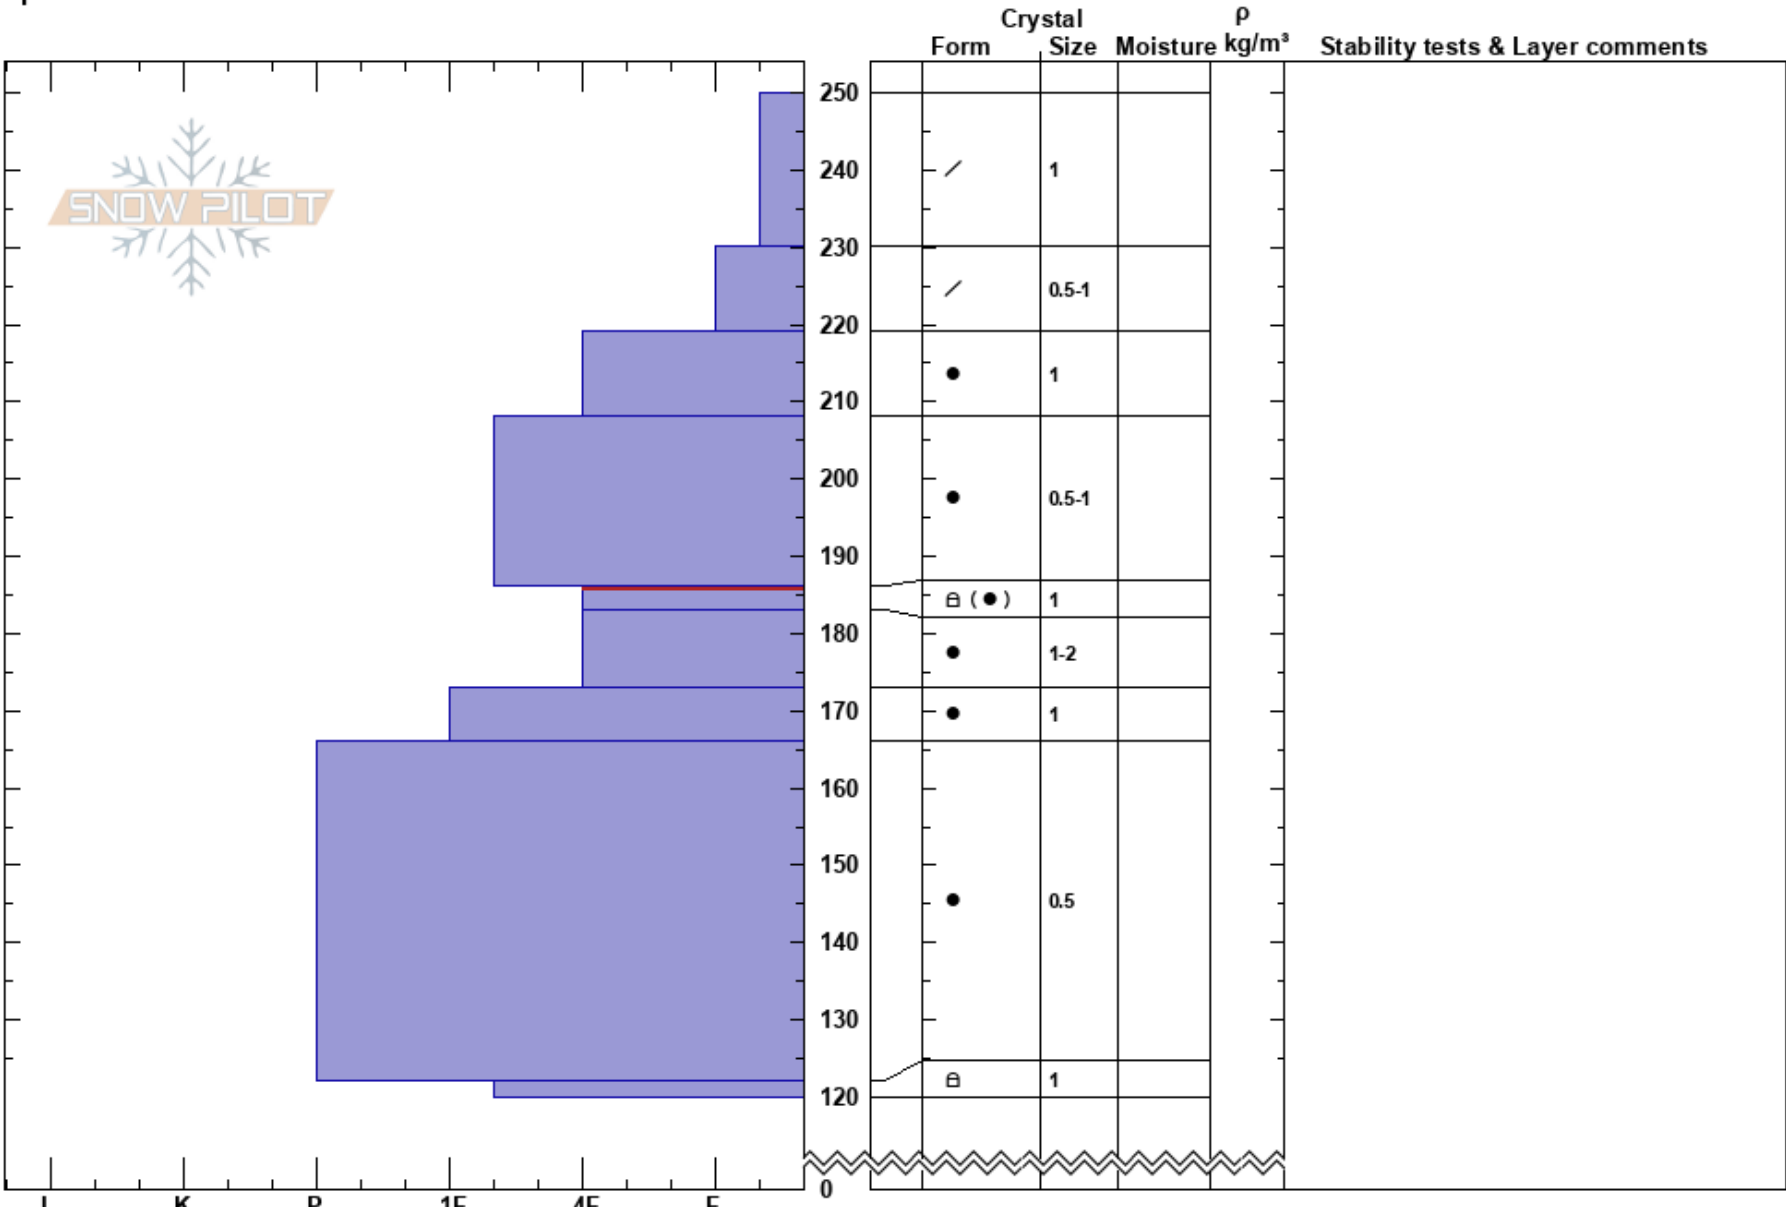

Test Practice PRO 1  
 Wasatch Range  
 UT  
 Elevation: 9298 ft  
 Aspect: NE  
 Specifics:

Abby Owens  
 03/05/2019 - 3:00pm  
 Co-ord:  
 Slope Angle: 25°  
 Wind Loading:

Stability: **HS:250**  
 Air Temperature: **PF:19** 186-183cm:Problematic layer  
 Sky Cover: OVC  
 Precipitation: NO  
 Wind: Calm