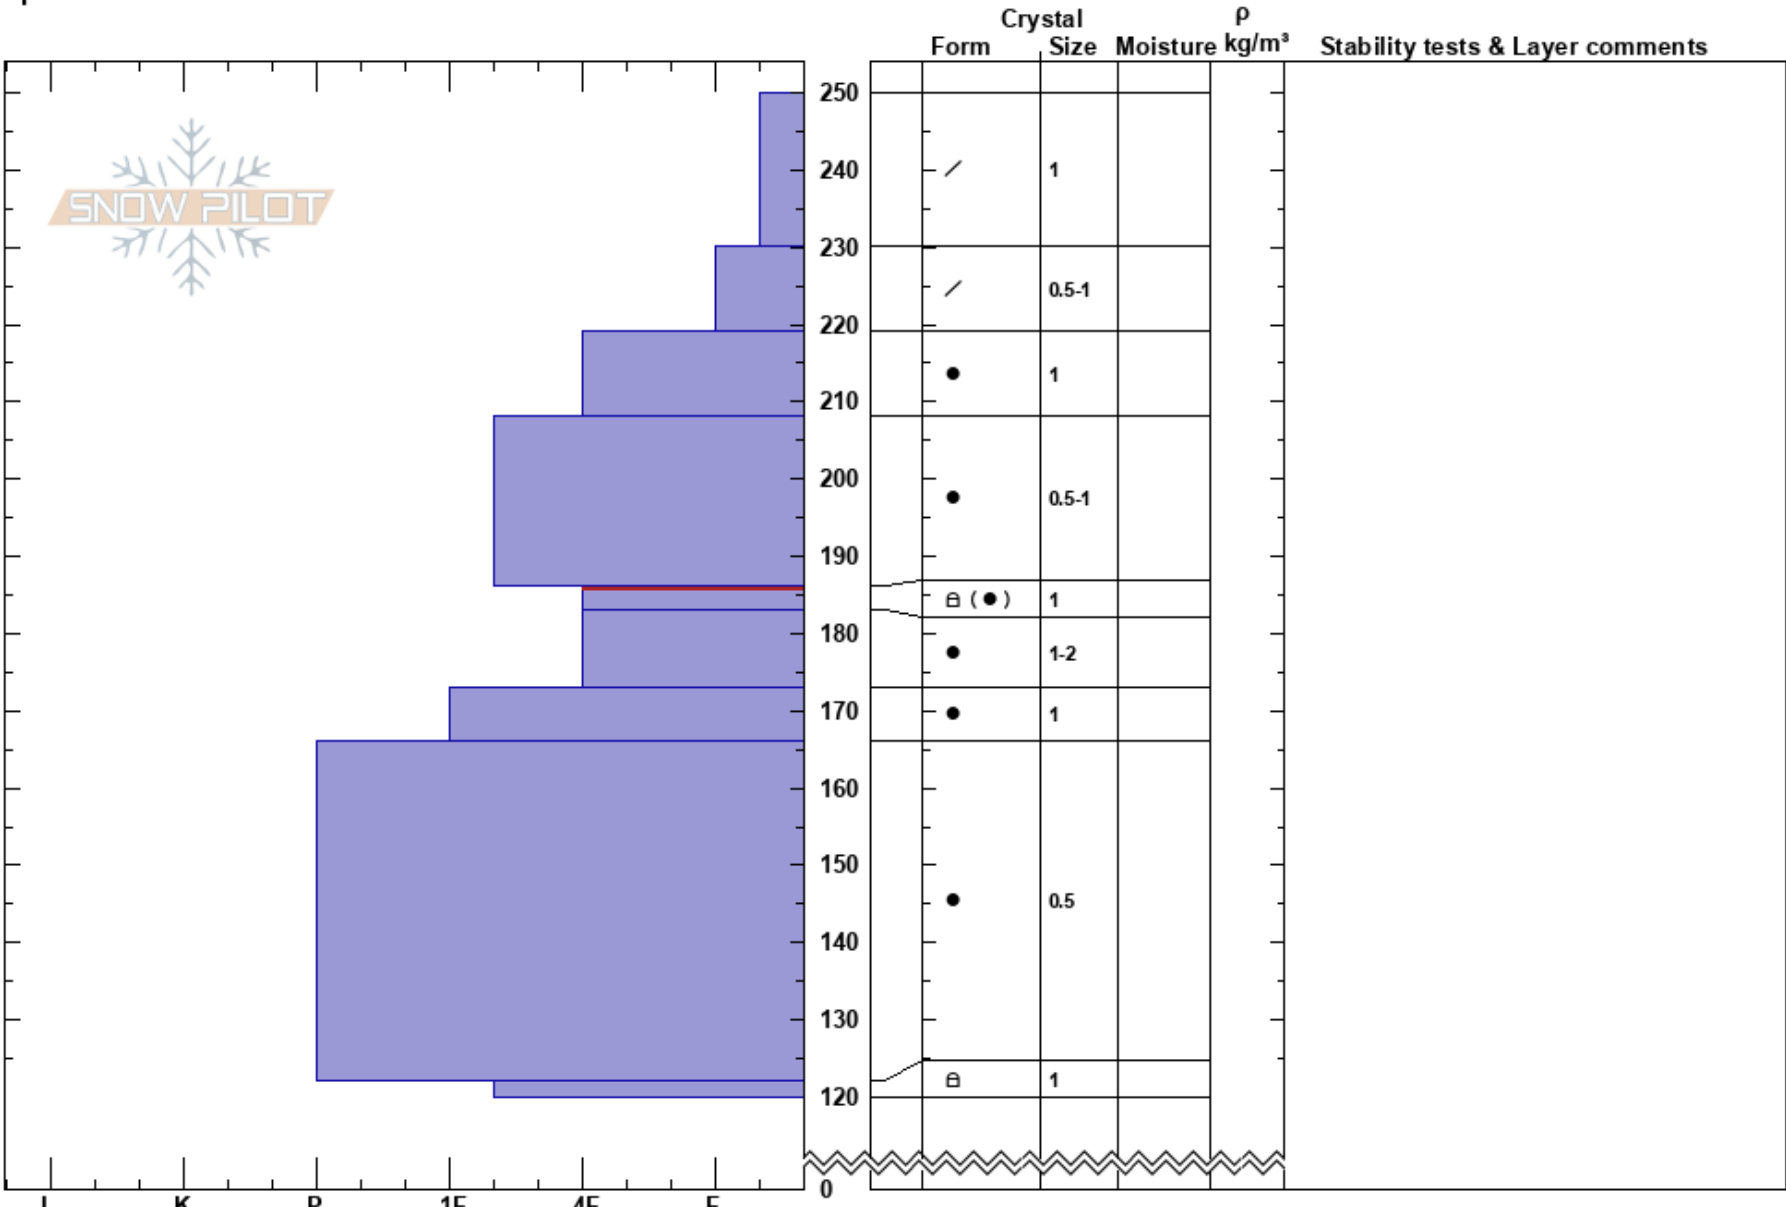

Test Practice PRO 1
 Wasatch Range
 UT
 Elevation: 9298 ft
 Aspect: NE
 Specifics:

Abby Owens
 03/05/2019 - 3:00pm
 Co-ord:
 Slope Angle: 25°
 Wind Loading:

Stability:
 Air Temperature:
 Sky Cover: OVC
 Precipitation: NO
 Wind: Calm

HS:250
 PF:19 186-183cm:Problematic layer

Notes: