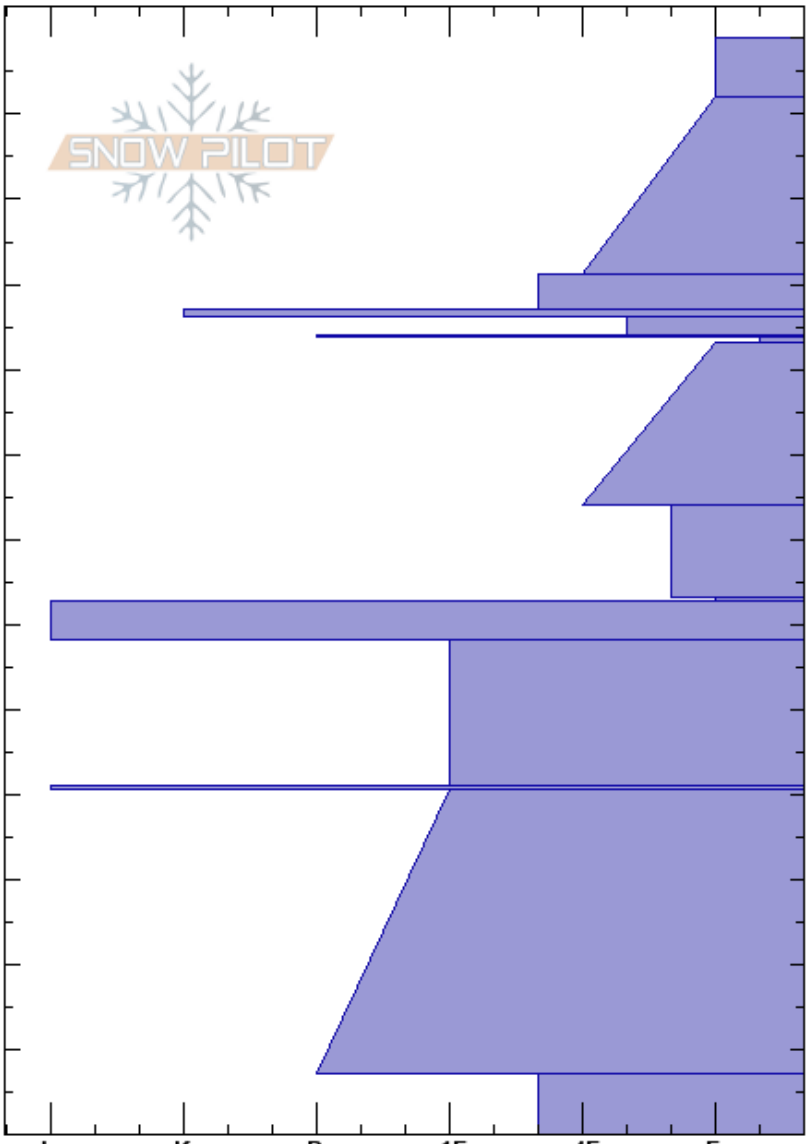

Wisherd Low Meadow
 Rattlesnake Mtns
 MT
Elevation: 4250 ft
Aspect: 140°
Specifics: Snowmobile tracks on slope; We snowmobiled slope

Logan King
 03/06/2019 - 12:30pm
Co-ord: 46.92238N, -113.74133W
Slope Angle: 12°
Wind Loading:

Stability: Good **HS:** 129 **Layer Notes:**
Air Temperature: -2.5°C **PF:** 45 63-62.7cm: Problematic layer
Sky Cover: BKN
Precipitation: S-1
Wind: Calm

Height (cm)	Crystal Form	Crystal Size	Moisture	ρ (kg/m ³)	Stability tests & Layer comments
129	+ (✓)				
120	/				← ECTN7 @122cm
110	□				
100	⊙⊙				← ECTN21 @97cm
95	□				
90	⊙⊙				← ECTN23 @94cm
85	□				
80	□	2			
75	□				
70	□	4			
65	□ (✓)	46			
60	⊙⊙				
55	□				
50	□				
45	■				
40	□				
35	□				
30	□				
25	□				
20	□				
15	□				
10	□				
5	□				
0	□				