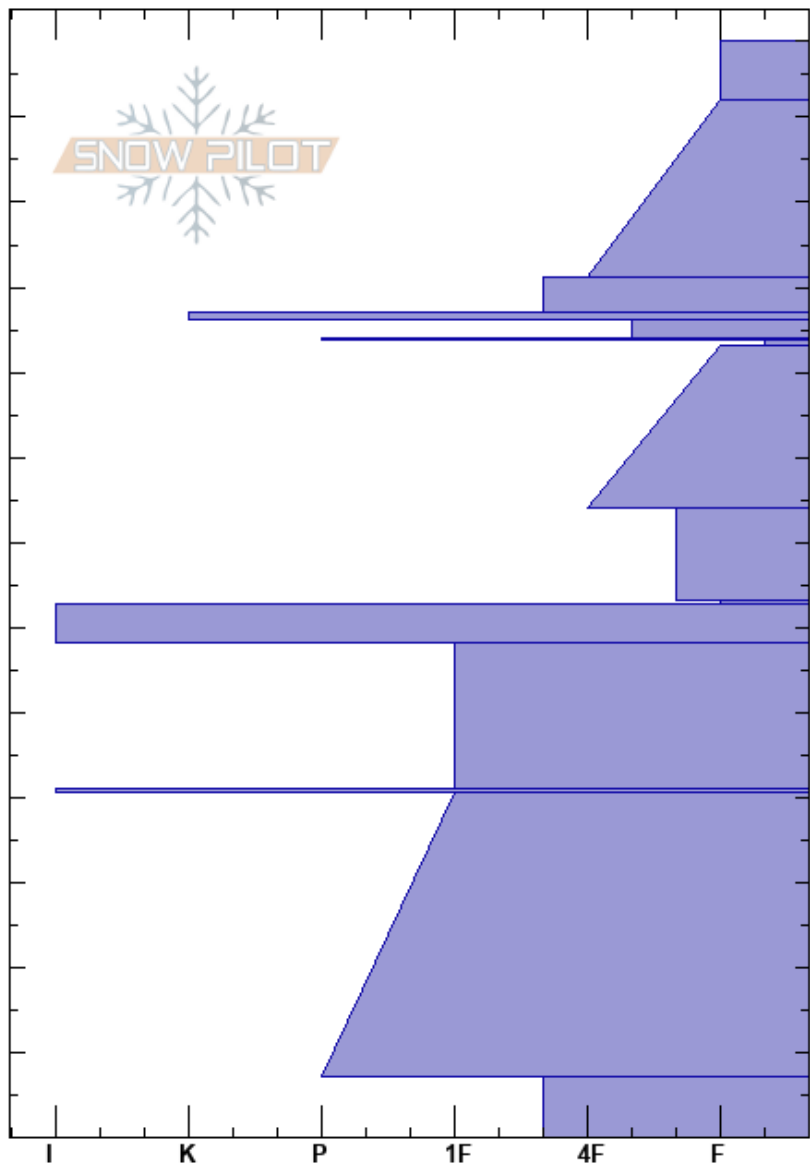

Wisherd Low Meadow  
 Rattlesnake Mtns  
 MT  
 Elevation: 4250 ft  
 Aspect: 140°  
 Specifics: Snowmobile tracks on slope; We snowmobiled slope

Logan King  
 03/06/2019 - 12:30pm  
 Co-ord: 46.92238N, -113.74133W  
 Slope Angle: 12°  
 Wind Loading:

Stability: Good HS:129  
 Air Temperature: -2.5°C PF:45 63-62.7cm: Problematic layer  
 Sky Cover: BKN  
 Precipitation: S-1  
 Wind: Calm

Height (cm)	Crystal		Moisture	$\rho$ kg/m <sup>3</sup>	Stability tests & Layer comments
	Form	Size			
129	+ ( / )				
120	/				← ECTN7 @122cm
110	□				
100	⊙⊙				
97	□				← ECTN21 @97cm
94	⊙⊙				← ECTN23 @94cm
90	□				
80	□	2			
70	□	4			
63	□ ( √ )	46			
60	⊙⊙				
50	□				
46	■				
40					
20	□				
0	□				