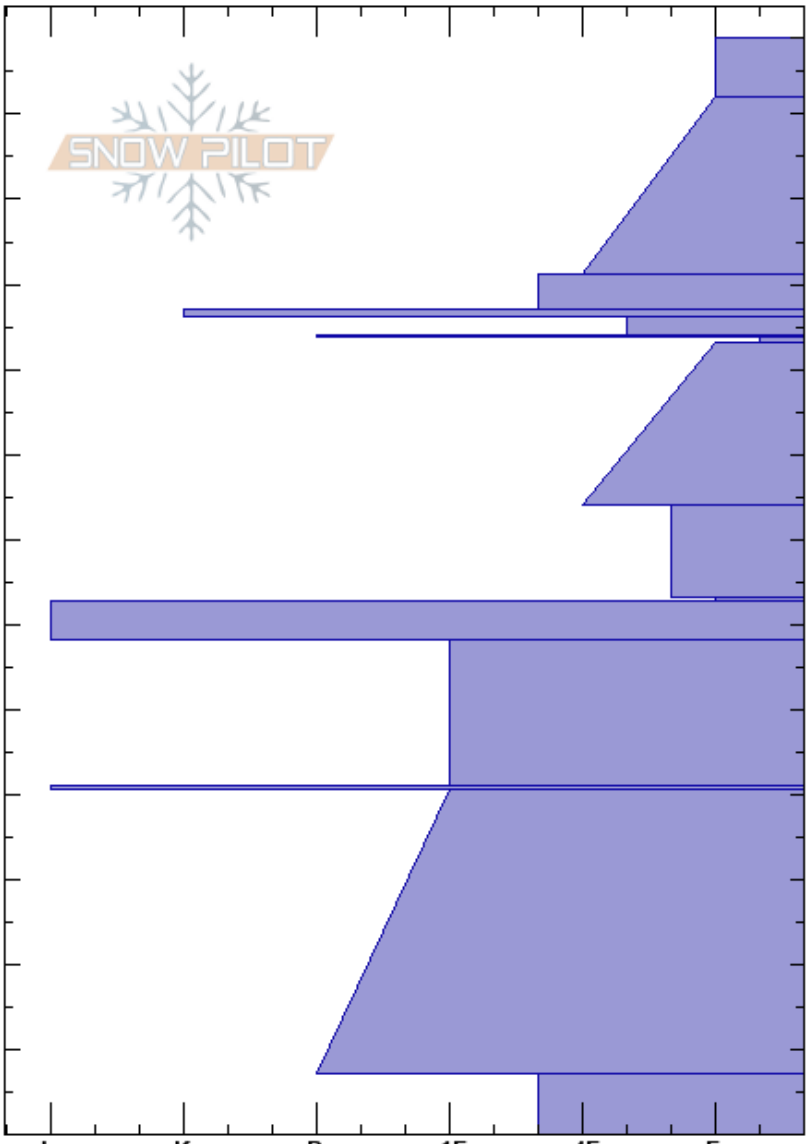

Wisherd Low Meadow
 Rattlesnake Mtns
 MT
Elevation: 4250 ft
Aspect: 140°
Specifics: Snowmobile tracks on slope; We snowmobiled slope

Logan King
 03/06/2019 - 12:30pm
Co-ord: 46.92238N, -113.74133W
Slope Angle: 12°
Wind Loading:

Stability: Good **HS:** 129 **Layer Notes:**
Air Temperature: -2.5°C **PF:** 45 63-62.7cm: Problematic layer
Sky Cover: BKN
Precipitation: S-1
Wind: Calm

Height (cm)	Crystal		Moisture	ρ kg/m ³	Stability tests & Layer comments
	Form	Size			
129	+ (/)				
120					← ECTN7 @122cm
110	/				
100	☉				
97	☉				← ECTN21 @97cm
94	☉				← ECTN23 @94cm
90	☐				
80	☐	2			
70	☐	4			
65	☐ (v)	46			
60	☉				
50	☐				
45	■				
40					
20	☐				
0	☐				