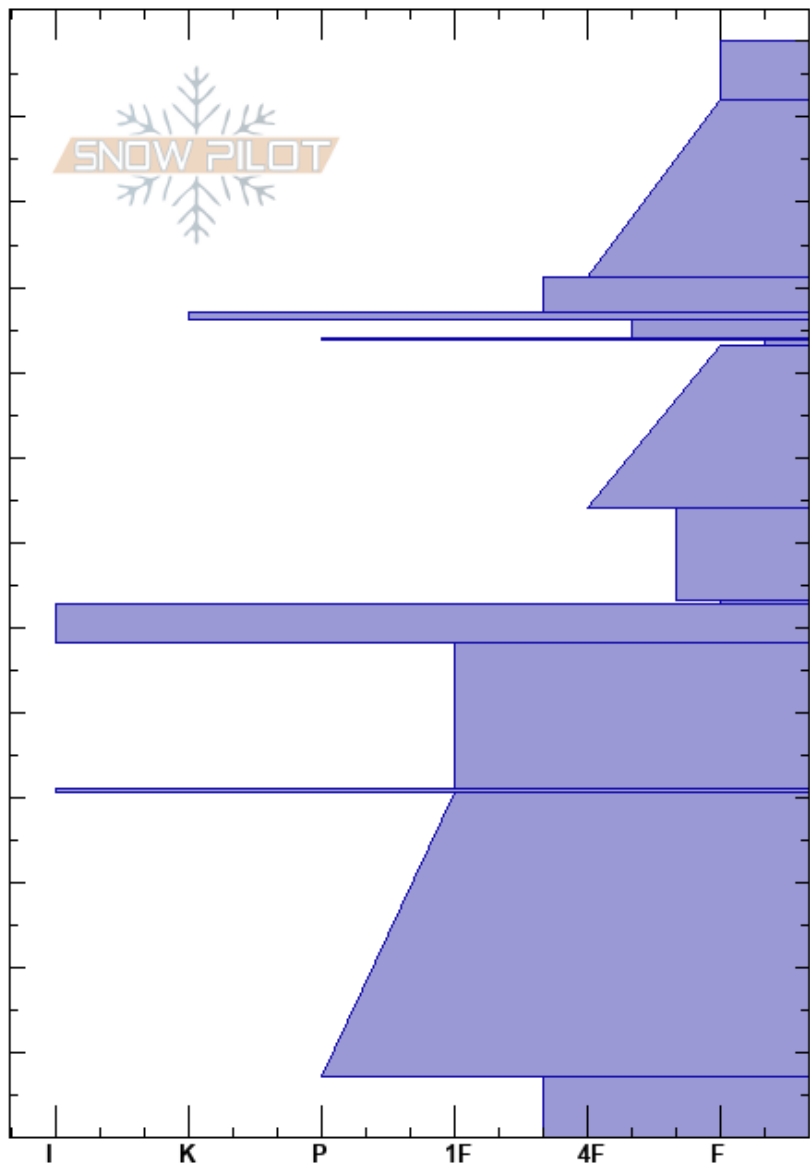

Wisherd Low Meadow
 Rattlesnake Mtns
 MT
 Elevation: 4250 ft
 Aspect: 140°
 Specifics: Snowmobile tracks on slope; We snowmobiled slope

Logan King
 03/06/2019 - 12:30pm
 Co-ord: 46.92238N, -113.74133W
 Slope Angle: 12°
 Wind Loading:

Stability: Good HS:129
 Air Temperature: -2.5°C PF:45 63-62.7cm: Problematic layer
 Sky Cover: BKN
 Precipitation: S-1
 Wind: Calm

Height (cm)	Crystal		Moisture	ρ kg/m ³	Stability tests & Layer comments
	Form	Size			
129	+ (/)				
120	/				← ECTN7 @122cm
110	□				
100	⊙⊙				
97	□				← ECTN21 @97cm
94	⊙⊙				← ECTN23 @94cm
90	□				
80	□	2			
70	□	4			
63	□ (v)	46			
60	⊙⊙				
50	□				
46	■				
40					
20	□				
0	□				