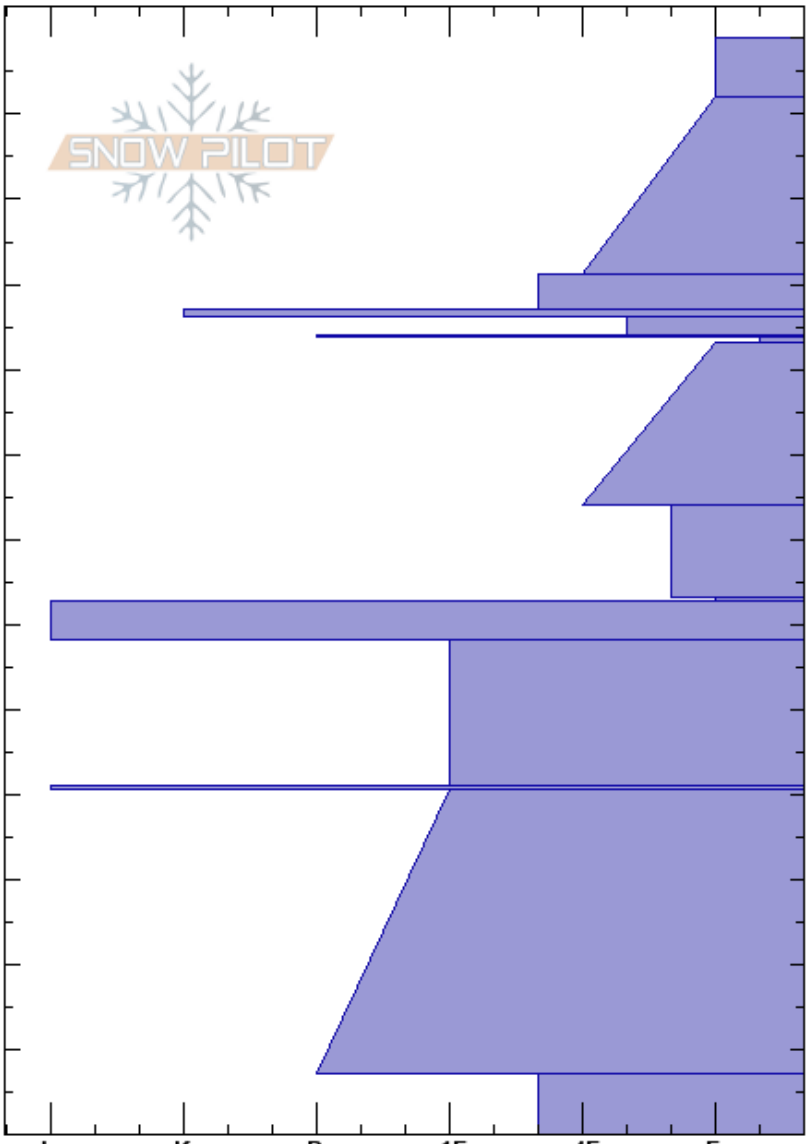

Wisherd Low Meadow
 Rattlesnake Mtns
 MT
 Elevation: 4250 ft
 Aspect: 140°
 Specifics: Snowmobile tracks on slope; We snowmobiled slope

Logan King
 03/06/2019 - 12:30pm
 Co-ord: 46.92238N, -113.74133W
 Slope Angle: 12°
 Wind Loading:

Stability: Good HS:129
 Air Temperature: -2.5°C PF:45 63-62.7cm: Problematic layer
 Sky Cover: BKN
 Precipitation: S-1
 Wind: Calm

Height (cm)	Crystal		Moisture	ρ kg/m ³	Stability tests & Layer comments
	Form	Size			
129	+ (/)				
120					← ECTN7 @122cm
110	/				
100	☉				
97	☉				← ECTN21 @97cm
94	☉				← ECTN23 @94cm
90	☐				
80	☐	2			
70	☐	4			
60	☐ (v)	46			
50	☉				
40	■				
20	☐				
0	☐				