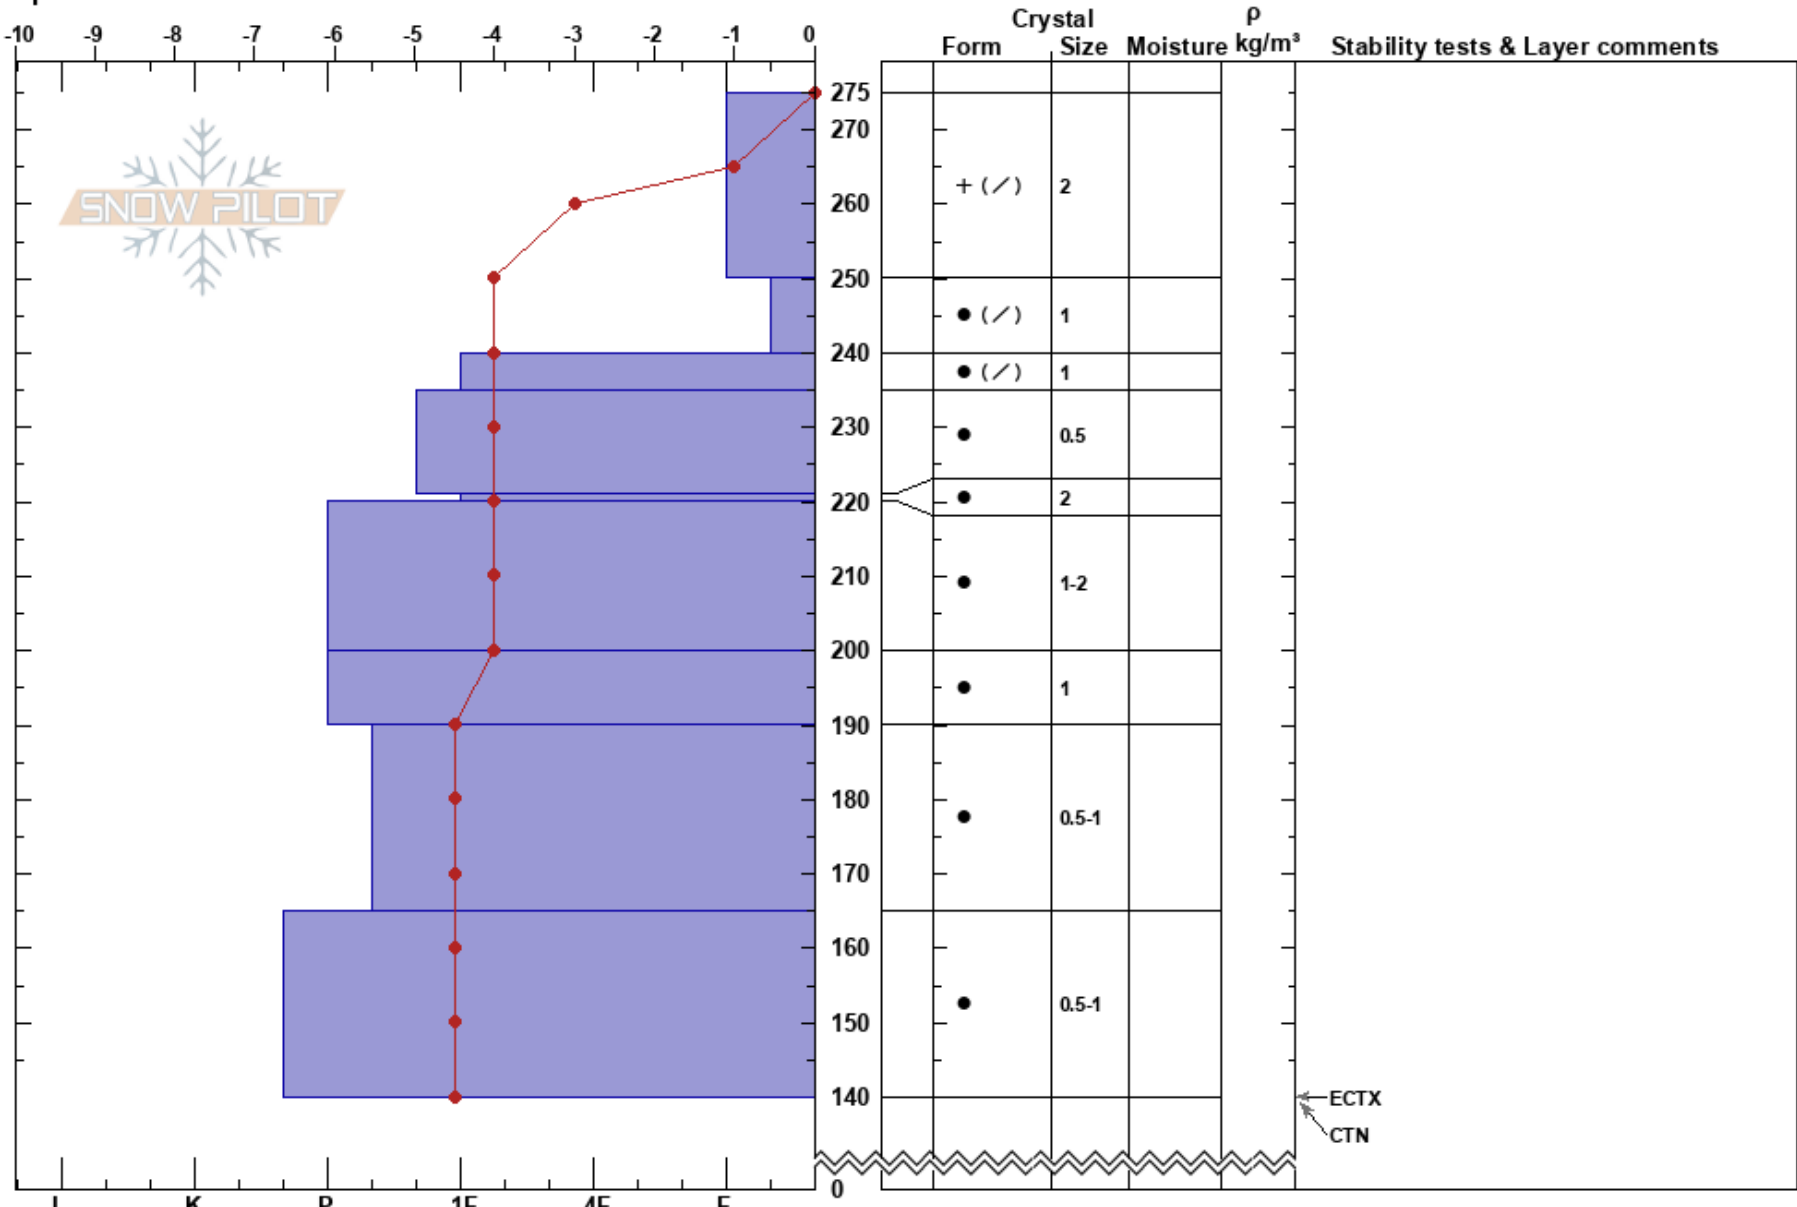

Rosco's Ridge  
 Wasatch Range  
 UT  
 Elevation: 9309 ft  
 Aspect: NE  
 Specifics:

Tyler Grundstrom  
 03/05/2019 - 3:00pm  
 Co-ord: 40.68042N, -111.60045W  
 Slope Angle: 22°  
 Wind Loading:

Stability:  
 Air Temperature: 3°C  
 Sky Cover: OVC  
 Precipitation: NO  
 Wind: Calm

HS:275  
 PF:20  
 221-220cm:Problematic layer

Notes: